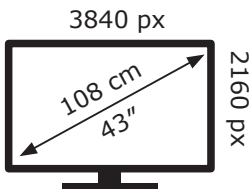

ENERG

JVC

LT-43VAQ3300

51 kWh/1000h

ABCDEF**G**

108 kWh/1000h