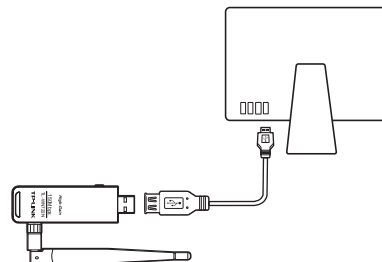

Posetite nas i uživajte u ekskluzivnom iskustvu pametne kupovine klikom na link:

<https://tehnoteka.rs/p/tp-link-tl-wn722n-wifi-adapter-akcija-cena/>

Quick Installation Guide

For Mac OS X

1 Connect to a Computer

Option 1: Directly

Option 2: Via the USB Extension Cable

2 Install Driver and Utility

a. Insert the CD.

Note: You can also download the driver at www.tp-link.com.

b. Browse the CD, go to TL-WN722N > Mac OS X Driver, unzip the Mac OS X 10.6_10.11.zip file and run the Installer.