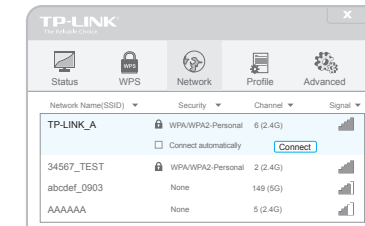

b. Select **TL-WN722N** and click **Install Driver**, then follow the InstallShield Wizard to complete the installation.

Note: During the installation, select **TP-LINK Wireless Configuration Utility and Driver** if you want to use TP-LINK Utility and WPS function.

3 Join a Wireless Network

Option 1: Via Windows Wireless Utility

Click or (Network icon) on the task bar, select your Wi-Fi network, and click **Connect**.

Note: In Windows XP, you need to close the TP-LINK Utility before using the Windows Wireless Utility.

Option 2: Via TP-LINK Utility

Select your Wi-Fi network from the utility window and click **Connect**. The symbol indicates a successful connection.

Option 3: Via Wi-Fi Protected Setup (WPS)

a. Press the WPS button on your router.