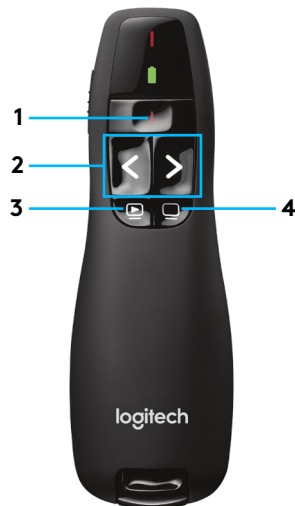

FONCTIONNALITÉS

1. **1** Pointeur laser
2. **2** Diapositive précédente et suivante
3. **3** Lancer le diaporama
4. **4** Écran noir (dans certaines applications)

VOUS RENCONTREZ DES PROBLÈMES?

1. **1** Les piles sont-elles neuves et sont-elles dans le bon sens?
2. **2** Le commutateur d'alimentation est-il activé?
3. **3** Le récepteur est-il branché?
4. **4** La portée est-elle correcte (jusqu'à 15 mètres/ 100 pieds)?
5. **5** Redémarrez l'ordinateur.