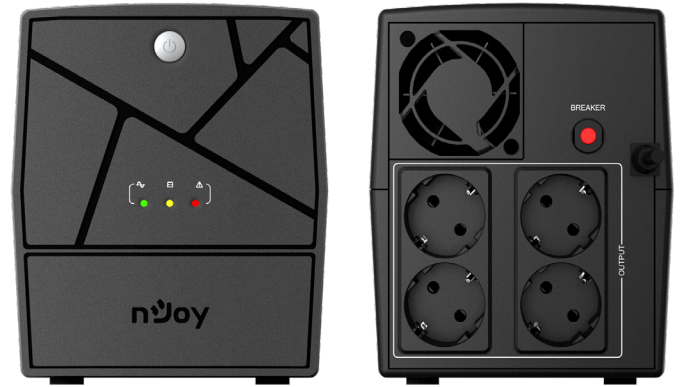

Battery

Battery Type & Number	2 x GP09122L (PN: BTVACGUEBTI2LCG01B)
Typical Recharge Time	6 hours up to 90% capacity
Running time on battery (minutes)	25% Load - 13 min 50% Load - 4 min 75% Load - 1 min 100% Load - <1 min

Physical

Product dimensions	298 x 148 x 178 mm
Product weight	10.6 kg
Retail pack dimensions	335 x 193 x 246 mm
Retail pack Weight	10.9 kg
Power cord	1.2 m length