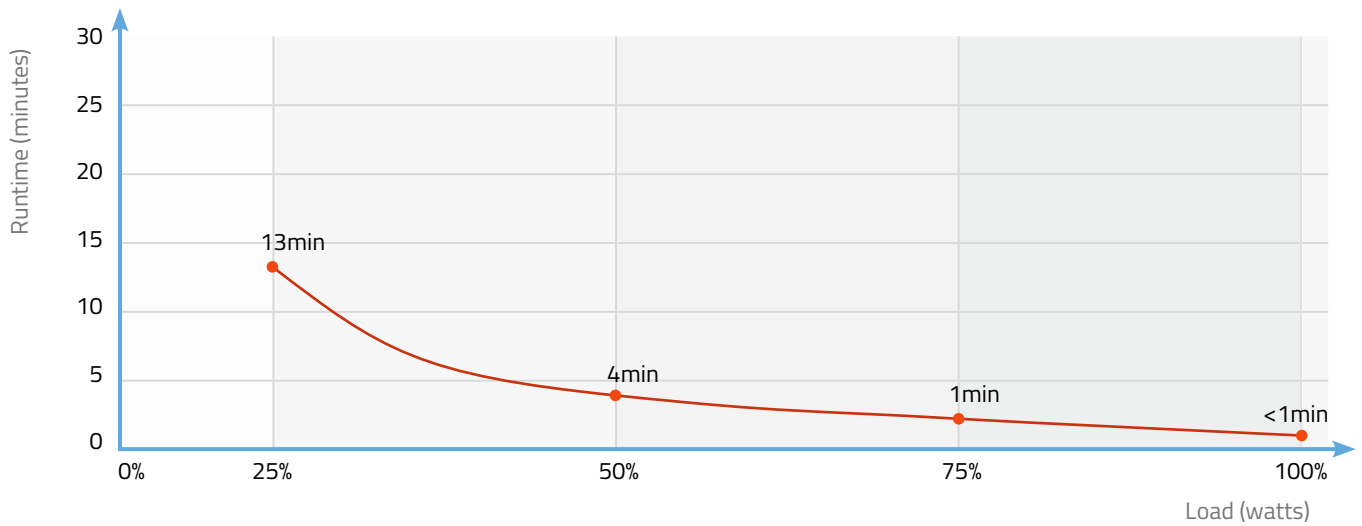

Running time on battery

Logistics

Carton Box Size (LxWxH)	597 x 265 x 349 mm
Pieces in the Carton Box	3
Net & Gross weight / CTN	NW: 32.7 kg / GW: 33.7 kg

Certificates