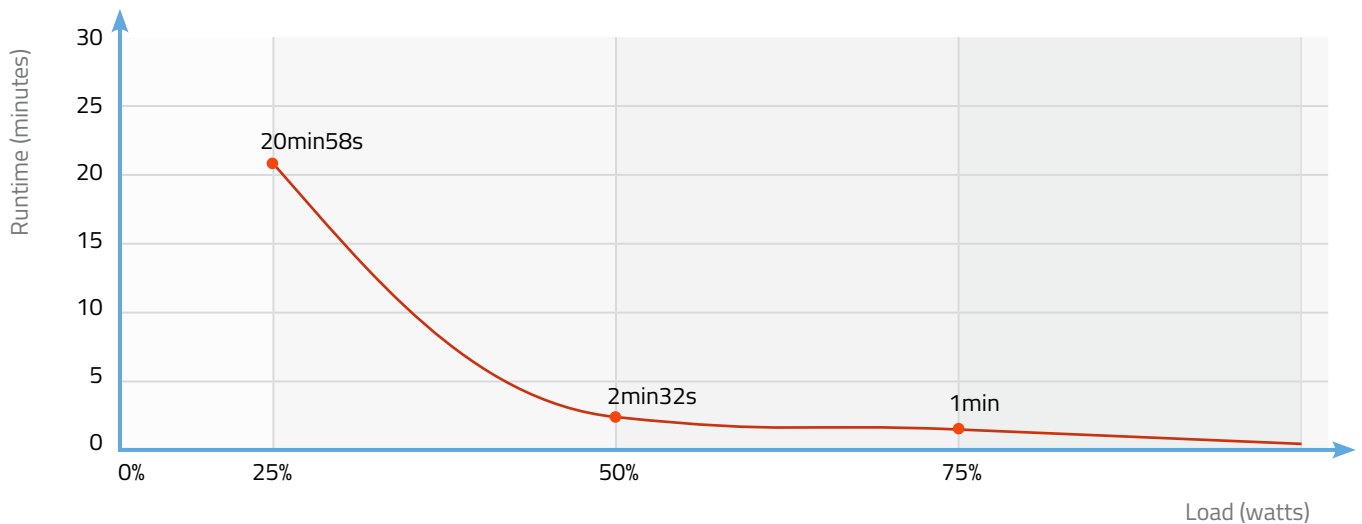

Running time on battery

Logistics

Carton Box Size (LxWxH)	600 x 350 x 250 mm
Pieces in the Carton Box	4
Net & Gross weight / CTN	NW: 21.2 kg / GW: 22.2 kg

Certificates

* for a decent backup time we recommend to load the ups up to 75% of its maximum capacity