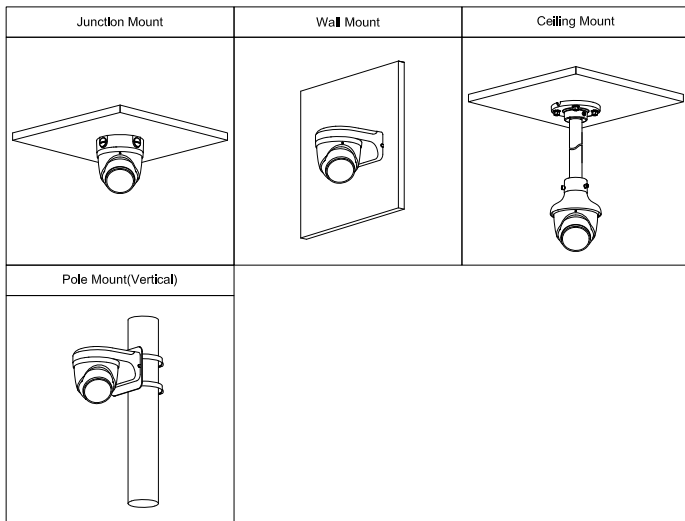

Dimensions (mm[inch])