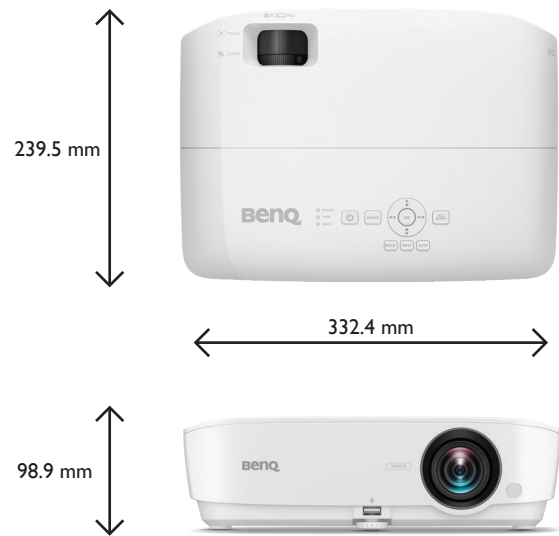

Dimensions