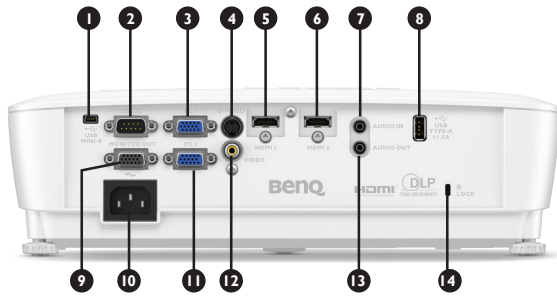

## Input and Output Terminals

- ❶ USB Type min B (For FW upgrade)
- ❷ RS232 Input (D-sub 9pin, male)
- ❸ Computer Input (D-sub 15pin, Female)
- ❹ S-Video
- ❺ HDMI 1
- ❻ HDMI 2
- ❼ Audio Input (mini jack)
- ❽ USB Type A (1.5A power)
- ❾ Monitor Output (D-sub 15pin, Female)
- ❿ AC Power cord inlet
- ⓫ Computer Input (D-sub 15pin, Female)
- ⓬ Composite Video (RCA)
- ⓭ Audio Output (mini jack)
- ⓮ Kensington anti-theft lock slot