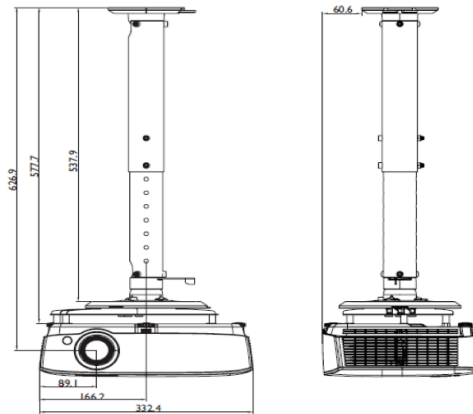

## Dimensions

The screen aspect ratio is 16:10 and the projected picture is in a 16:10 aspect ratio

## Shifting the projection lens

## Ceiling Mount Chart

Ceiling mount screw: M4 (Max L = 25 mm; Min L = 20 mm)  
Unit: mm

BenQ Europe B.V.

Meerenakkerweg 1-17  
5652 AR Eindhoven  
The Netherlands  
Tel: +31 88 8889200  
Fax: +31 88 8889299