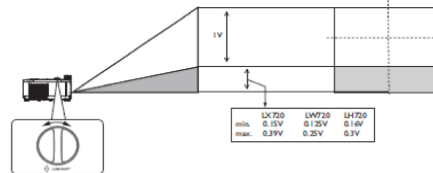

Shifting the projection lens