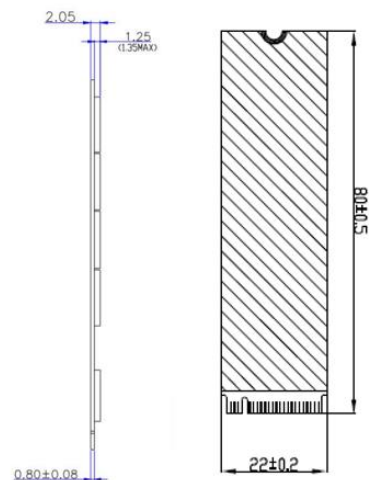

<Without heatsink>