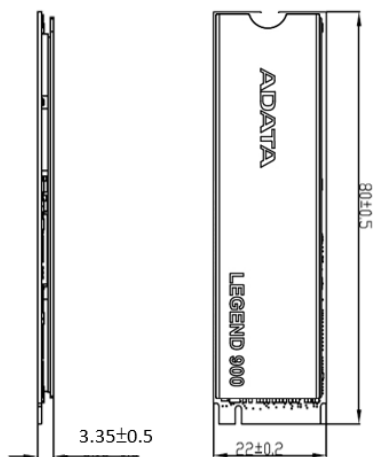

Specifications

- Capacity: 512GB / 1TB / 2TB
- Form Factor: M.2 2280
- Interface: PCIe Gen4 x4
- NAND Flash: 3D NAND
- Sequential read/write (Max.):
  Read 7,000MB/s (PC/Laptop), 6,200MB/s (PS5) ;
  Write 5,400MB/s
- Operating Temperature: 0°C-70°C
- Storage Temperature: -40°C-85°C
- Shock Resistance: 1500G/0.5ms
- MTBF: 1,500,000 hours
- Dimensions (L x W x H):
  80 x 22 x 3.35mm / 3.15 x 0.86 x 0.13inch (with heat sink)
  80 x 22 x 2.05mm / 3.15 x 0.86 x 0.08inch (without heat sink)
- Weight:
  10.6g / 0.37oz (with heat sink)
  6.5g / 0.23oz (without heat sink)
- Terabytes Written (TBW)(Max. capacity): 2,000
- Warranty: 5-year limited warranty
- Certifications: CE, FCC, BSMI, KC, EAC, RCM, morocco, UKCA, RoHS

Performance

Capacity	Sequential Performance (Up to)¹		PS5 (Up to)	TBW³
	Read (MB/s)	Write (MB/s)	Seq. Read (MB/s)	
512GB	6,200	2,300	6,200	300TB
1TB	7,000	4,700	6,200	600TB
2TB	7,000	5,400	6,200	1,200TB

¹Performance may vary based on SSD capacity, hardware test platform, test software, operating system, and other system variables

²The value is the minimum amount of terabyte written that could be reached.

Schematics

<With heatsink>