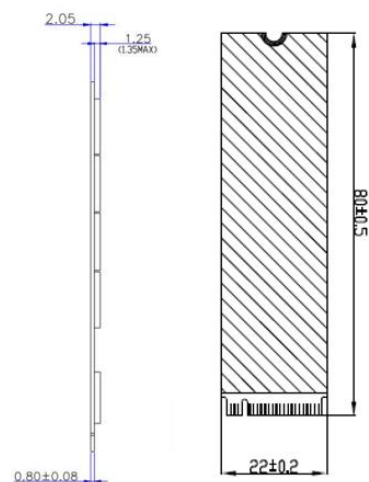

<Without heatsink>