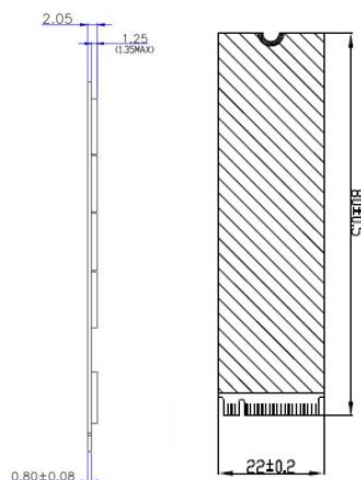

<Without heatsink>