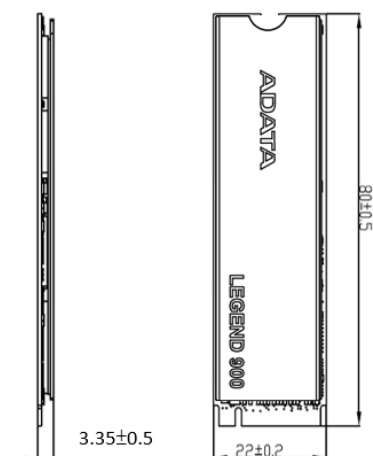

Specifications

- Capacity: 512GB / 1TB / 2TB
- Form Factor: M.2 2280
- Interface: PCIe Gen4 x4
- NAND Flash: 3D NAND
- Sequential read/write (Max.):
  Read 7,000MB/s (PC/Laptop), 6,200MB/s (PS5) ;
  Write 5,400MB/s
- Operating Temperature: 0°C-70°C
- Storage Temperature: -40°C-85°C
- Shock Resistance: 1500G/0.5ms
- MTBF: 1,500,000 hours
- Dimensions (L x W x H):
  80 x 22 x 3.35mm / 3.15 x 0.86 x 0.13inch (with heat sink)
  80 x 22 x 2.05mm / 3.15 x 0.86 x 0.08inch (without heat sink)
- Weight:
  10.6g / 0.37oz (with heat sink)
  6.5g / 0.23oz (without heat sink)
- Terabytes Written (TBW)(Max. capacity): 2,000
- Warranty: 5-year limited warranty
- Certifications: CE, FCC, BSMI, KC, EAC, RCM, morocco, UKCA, RoHS

Performance

Capacity	Sequential Performance (Up to)¹		PS5 (Up to)	TBW³
	Read (MB/s)	Write (MB/s)	Seq. Read (MB/s)	
512GB	6,200	2,300	6,200	300TB
1TB	7,000	4,700	6,200	600TB
2TB	7,000	5,400	6,200	1,200TB

¹Performance may vary based on SSD capacity, hardware test platform, test software, operating system, and other system variables

²The value is the minimum amount of terabyte written that could be reached.

Schematics

<With heatsink>