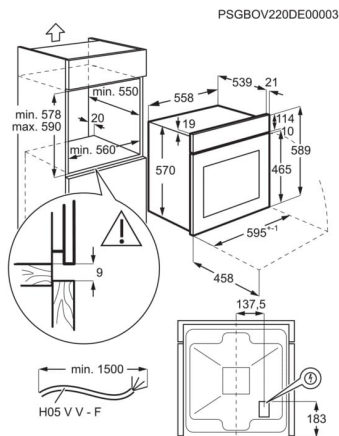

Specifikacije

Installation	BI	Required fuse (A)	16
Connectivity	Nema	Voltage	230
Main colour	Stainless steel with antifingerprint	Type of plug	Schuko
Oven control type	Bar Standard	Cord length external	1.1
Cooking	Multifunction	Weight net cleaner and accessories no packaging	26.4
Trays type - Top Oven	1 Dripping pan black enamel	Height total	590
Grids type - Top Oven	1 Grill pan grid chromed wirework	Width mm	594
Runners - Top Oven	Stamped Runners	Depth mm	560
Total electricity loading (W)	2090	Built in height mm	593
Max power grill - Top Oven	2090	Built in width mm	560
Bottom element power - Top Oven	1000	Built in depth mm	550
Top element power - Top Oven	800	Weight gross cleaner and accessories with packaging	27.6
Grill element power - Top Oven	1300	Package height	654
Oven light - Top Oven	1, Back halogen	Package width	635
Cleaning top oven	Aqua Clean Enamel	Package depth	670
Lamp power - Top Oven	40	Stacking level	6
Energy efficiency class	A	Product Number Code	944 068 237
SecGenEConskWhCM	0.89	Bar code	7332543819904
Fan Forced - Energy consumption, kWh/cycle	0.75		
Temperature range	50°C - 250°C		
Noise power in dB(A) - Top Oven.	49		
Volume usable, l	58		
Largest surface area cm ² - Top Oven	1080		