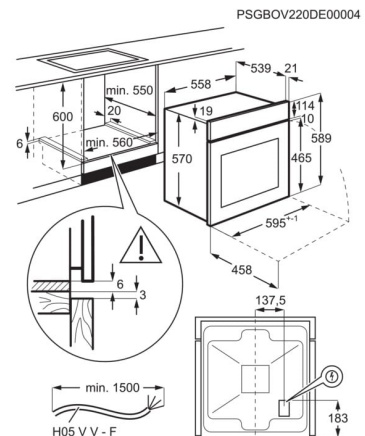

Specifikacije

Installation	BI	Required fuse (A)	16
Connectivity	Nema	Voltage	230
Main colour	Stainless steel with antifingerprint	Type of plug	Schuko
Oven control type	Bar Standard	Cord length external	1.1
Cooking	Multifunction	Weight net cleaner and accessories no packaging	26.4
Trays type - Top Oven	1 Dripping pan black enamel	Height total	590
Grids type - Top Oven	1 Grill pan grid chromed wirework	Width mm	594
Runners - Top Oven	Stamped Runners	Depth mm	560
Total electricity loading (W)	2090	Built in height mm	593
Max power grill - Top Oven	2090	Built in width mm	560
Bottom element power - Top Oven	1000	Built in depth mm	550
Top element power - Top Oven	800	Weight gross cleaner and accessories with packaging	27.6
Grill element power - Top Oven	1300	Package height	654
Oven light - Top Oven	1, Back halogen	Package width	635
Cleaning top oven	Aqua Clean Enamel	Package depth	670
Lamp power - Top Oven	40	Stacking level	6
Energy efficiency class	A	Product Number Code	944 068 237
SecGenEConskWhCM	0.89	Bar code	7332543819904
Fan Forced - Energy consumption, kWh/cycle	0.75		
Temperature range	50°C - 250°C		
Noise power in dB(A) - Top Oven.	49		
Volume usable, l	58		
Largest surface area cm ² - Top Oven	1080		