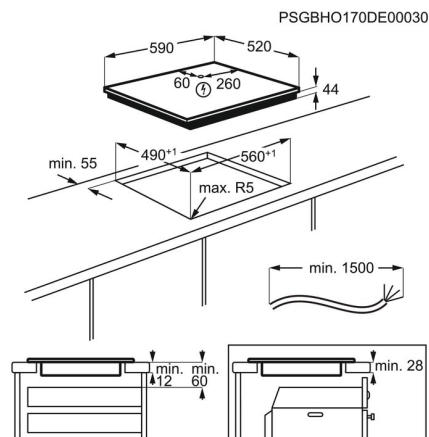

Specifikacije

Nordic_HB_FrameType_Colour	Bevelled 1 Side
Dimensions WxD in mm	590x520
BI dimensions HxWxD in mm	44x560x490
Radius cutting	5
Ukupna potrošnja el. energije (W)	7200
Max power gas (W)	0
Dužina kabla (m)	1.5
Hob safety	Automatic Switch Off
Left front - Power/Diameter	2300/3200W/210mm
Rear - Power/Diameter	2300/3200W/210mm
Right front - Power/Diameter	1400/2500W/145mm
Right rear - Power/Diameter	1800/2800W/180mm
Gas original	No
Gas replacement 2	No
Gas replacement 3	No
Residual heating indicators	4
LED colour	Red
EAN kod	E - Generic Partner All