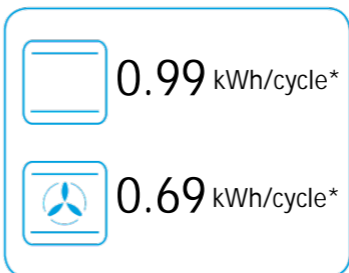

* цикл . cyklus . portion . zyklus . πρόγραμμα . ciclo . tsükkel . ohjelma . ciklus . ciklas . cikls . čiklu . cyclus . cykl . ciclu . program . cykel

65/2014