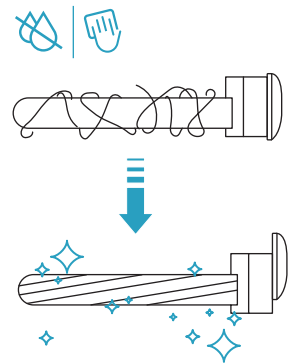

Carpet

Hard Floor

ESKW5	KIT23	KIT22	ZE167	ZE155	ZE149	ZE149A
900 923 607	900 923 383	900 923 354	900 923 609	900 923 379	900 923 380	900 923 381
Yearly performance Kit	Home and car kit	Duster kit	Battery 4.0Ah/57Wh	PetPro+	BedProPower+	BedProPowerUV+
ZE168	ZE158	ZE159	ZE146	ZE166		
900 923 610	900 923 440	900 923 442	900 923 361	900 923 608		
PowerPro mop nozzle	Standard pads	Delicate pads	Duster	PowerPro hard floor nozzle		
					RECYCLED Paper made from recycled material FSC® C139575 www.fsc.org	
					A24538810 www.shop.electrolux.com	