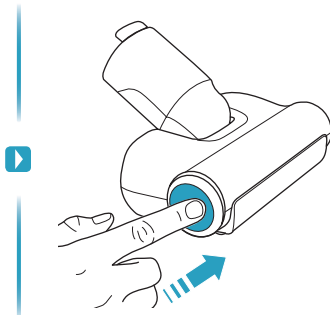

Carpet

Hard Floor

ESKW5	KIT23	KIT22	ZE167	ZE155	ZE149	ZE149A
900 923 607	900 923 383	900 923 354	900 923 609	900 923 379	900 923 380	900 923 381
Yearly performance Kit	Home and car kit	Duster kit	Battery 4.0Ah/57Wh	PetPro+	BedProPower+	BedProPowerUV+
ZE168	ZE158	ZE159	ZE146	ZE166		
900 923 610	900 923 440	900 923 442	900 923 361	900 923 608		
PowerPro mop nozzle	Standard pads	Delicate pads	Duster	PowerPro hard floor nozzle		
					RECYCLED Paper made from recycled material FSC® C139575 www.fsc.org	
					A24538810 www.shop.electrolux.com	