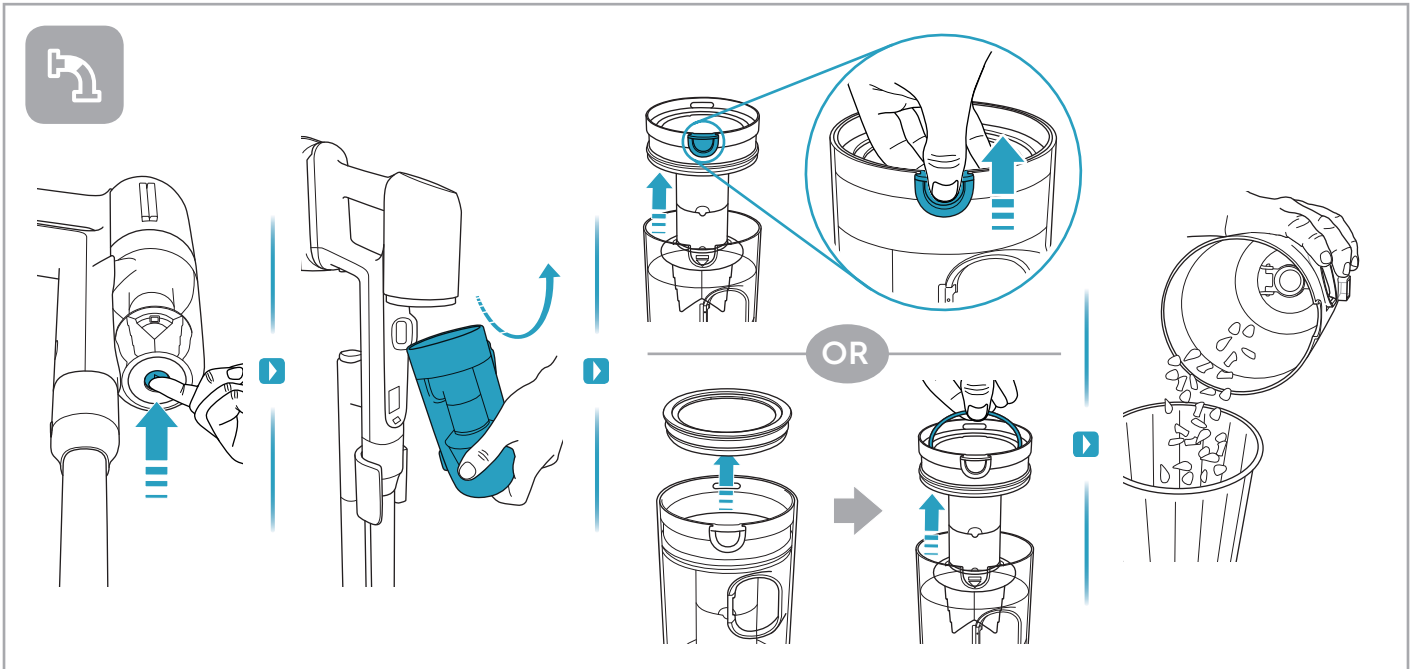

Carpet

Hard Floor

ESKW5	KIT23	KIT22	ZE167	ZE155	ZE149	ZE149A
900 923 607	900 923 383	900 923 354	900 923 609	900 923 379	900 923 380	900 923 381
Yearly performance Kit	Home and car kit	Duster kit	Battery 4.0Ah/57Wh	PetPro+	BedProPower+	BedProPowerUV+
ZE168	ZE158	ZE159	ZE146	ZE166		
900 923 610	900 923 440	900 923 442	900 923 361	900 923 608		
PowerPro mop nozzle	Standard pads	Delicate pads	Duster	PowerPro hard floor nozzle		
					RECYCLED Paper made from recycled material FSC® C139575 www.fsc.org	
					A24538810 www.shop.electrolux.com	