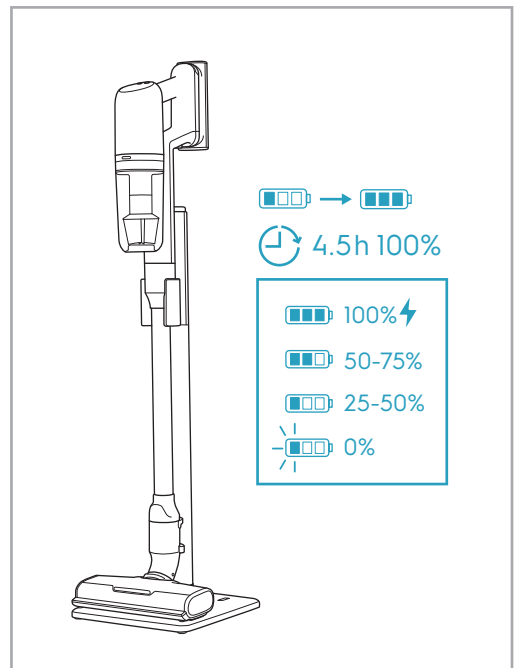

Carpet

Hard Floor

ESKW5	KIT23	KIT22	ZE167	ZE155	ZE149	ZE149A
900 923 607	900 923 383	900 923 354	900 923 609	900 923 379	900 923 380	900 923 381
Yearly performance Kit	Home and car kit	Duster kit	Battery 4.0Ah/57Wh	PetPro+	BedProPower+	BedProPowerUV+
ZE168	ZE158	ZE159	ZE146	ZE166		
900 923 610	900 923 440	900 923 442	900 923 361	900 923 608		
PowerPro mop nozzle	Standard pads	Delicate pads	Duster	PowerPro hard floor nozzle		
					RECYCLED Paper made from recycled material FSC® C139575 www.fsc.org	
					A24538810 www.shop.electrolux.com	