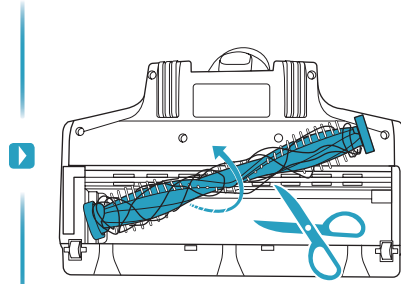

Carpet

Hard Floor

ESKW5	KIT23	KIT22	ZE167	ZE155	ZE149	ZE149A
900 923 607	900 923 383	900 923 354	900 923 609	900 923 379	900 923 380	900 923 381
Yearly performance Kit	Home and car kit	Duster kit	Battery 4.0Ah/57Wh	PetPro+	BedProPower+	BedProPowerUV+
ZE168	ZE158	ZE159	ZE146	ZE166		
900 923 610	900 923 440	900 923 442	900 923 361	900 923 608		
PowerPro mop nozzle	Standard pads	Delicate pads	Duster	PowerPro hard floor nozzle		
					RECYCLED Paper made from recycled material FSC® C139575 www.fsc.org	
					A24538810 www.shop.electrolux.com	