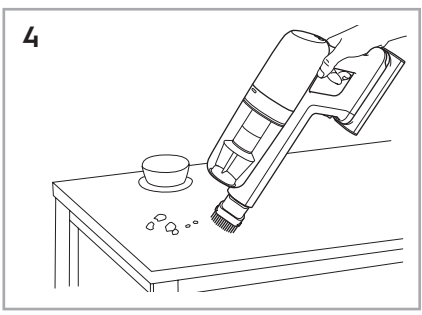

Carpet

Hard Floor

ESKW5	KIT23	KIT22	ZE167	ZE155	ZE149	ZE149A
900 923 607	900 923 383	900 923 354	900 923 609	900 923 379	900 923 380	900 923 381
Yearly performance Kit	Home and car kit	Duster kit	Battery 4.0Ah/57Wh	PetPro+	BedProPower+	BedProPowerUV+
ZE168	ZE158	ZE159	ZE146	ZE166		
900 923 610	900 923 440	900 923 442	900 923 361	900 923 608		
PowerPro mop nozzle	Standard pads	Delicate pads	Duster	PowerPro hard floor nozzle		
					RECYCLED Paper made from recycled material FSC® C139575 www.fsc.org	
					A24538810 www.shop.electrolux.com	