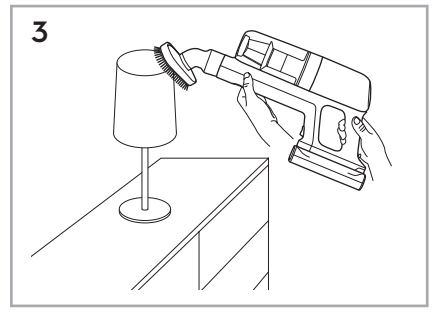

Carpet

Hard Floor

ESKW5	KIT23	KIT22	ZE167	ZE155	ZE149	ZE149A
900 923 607	900 923 383	900 923 354	900 923 609	900 923 379	900 923 380	900 923 381
Yearly performance Kit	Home and car kit	Duster kit	Battery 4.0Ah/57Wh	PetPro+	BedProPower+	BedProPowerUV+
ZE168	ZE158	ZE159	ZE146	ZE166		
900 923 610	900 923 440	900 923 442	900 923 361	900 923 608		
PowerPro mop nozzle	Standard pads	Delicate pads	Duster	PowerPro hard floor nozzle		
					RECYCLED Paper made from recycled material FSC® C139575 www.fsc.org	
					A24538810 www.shop.electrolux.com	