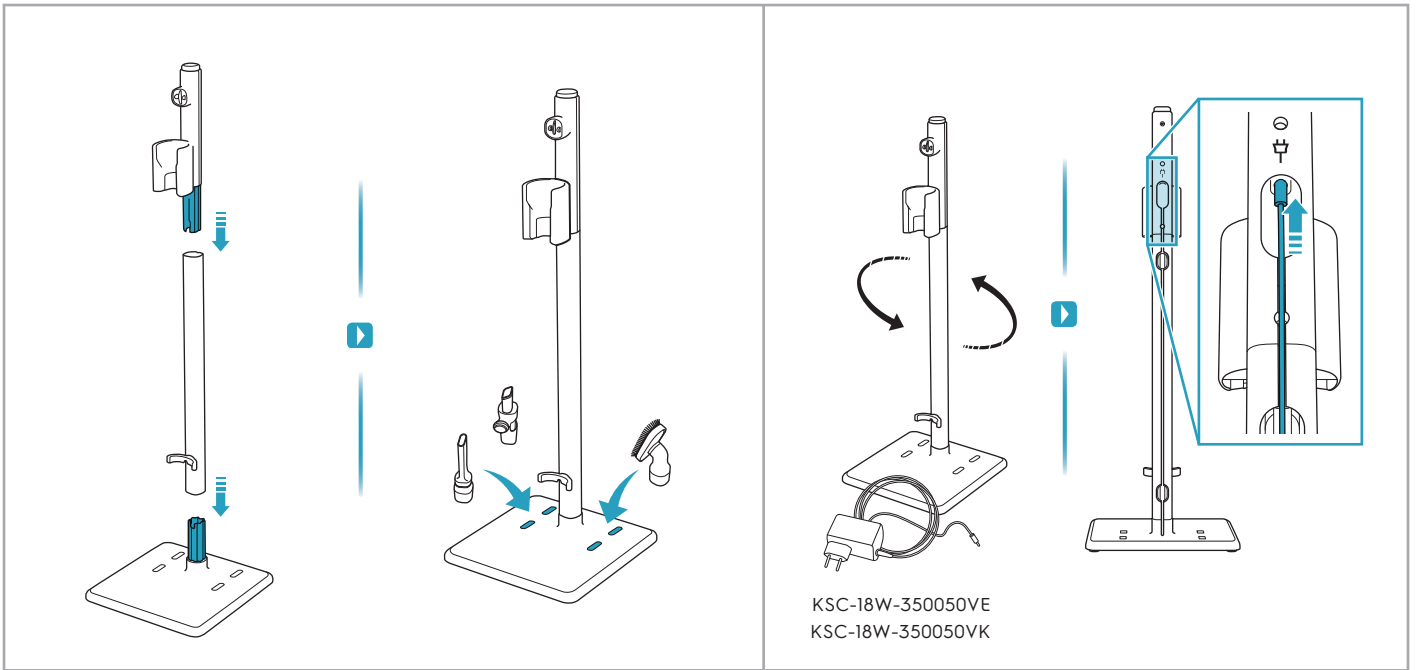

Carpet

Hard Floor

ESKW5	KIT23	KIT22	ZE167	ZE155	ZE149	ZE149A
900 923 607	900 923 383	900 923 354	900 923 609	900 923 379	900 923 380	900 923 381
Yearly performance Kit	Home and car kit	Duster kit	Battery 4.0Ah/57Wh	PetPro+	BedProPower+	BedProPowerUV+
ZE168	ZE158	ZE159	ZE146	ZE166		
900 923 610	900 923 440	900 923 442	900 923 361	900 923 608		
PowerPro mop nozzle	Standard pads	Delicate pads	Duster	PowerPro hard floor nozzle		
					RECYCLED Paper made from recycled material FSC® C139575 www.fsc.org	
					A24538810 www.shop.electrolux.com	