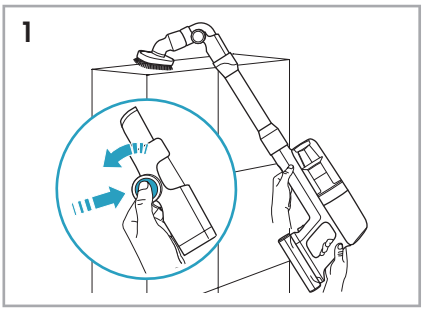

Carpet

Hard Floor

ESKW5	KIT23	KIT22	ZE167	ZE155	ZE149	ZE149A
900 923 607	900 923 383	900 923 354	900 923 609	900 923 379	900 923 380	900 923 381
Yearly performance Kit	Home and car kit	Duster kit	Battery 4.0Ah/57Wh	PetPro+	BedProPower+	BedProPowerUV+
ZE168	ZE158	ZE159	ZE146	ZE166		
900 923 610	900 923 440	900 923 442	900 923 361	900 923 608		
PowerPro mop nozzle	Standard pads	Delicate pads	Duster	PowerPro hard floor nozzle		
					RECYCLED Paper made from recycled material FSC® C139575 www.fsc.org	
					A24538810 www.shop.electrolux.com	