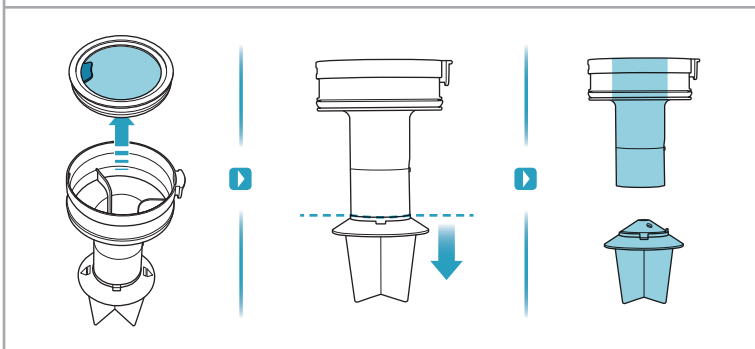

Carpet

Hard Floor

ESKW5	KIT23	KIT22	ZE167	ZE155	ZE149	ZE149A
900 923 607	900 923 383	900 923 354	900 923 609	900 923 379	900 923 380	900 923 381
Yearly performance Kit	Home and car kit	Duster kit	Battery 4.0Ah/57Wh	PetPro+	BedProPower+	BedProPowerUV+
ZE168	ZE158	ZE159	ZE146	ZE166		
900 923 610	900 923 440	900 923 442	900 923 361	900 923 608		
PowerPro mop nozzle	Standard pads	Delicate pads	Duster	PowerPro hard floor nozzle		
					RECYCLED Paper made from recycled material FSC® C139575 www.fsc.org	
					A24538810 www.shop.electrolux.com	