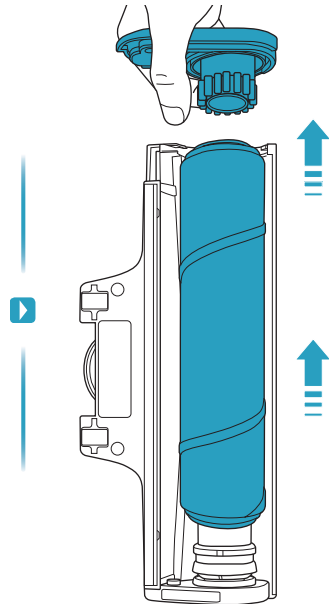

Carpet

Hard Floor

ESKW5	KIT23	KIT22	ZE167	ZE155	ZE149	ZE149A
900 923 607	900 923 383	900 923 354	900 923 609	900 923 379	900 923 380	900 923 381
Yearly performance Kit	Home and car kit	Duster kit	Battery 4.0Ah/57Wh	PetPro+	BedProPower+	BedProPowerUV+
ZE168	ZE158	ZE159	ZE146	ZE166		
900 923 610	900 923 440	900 923 442	900 923 361	900 923 608		
PowerPro mop nozzle	Standard pads	Delicate pads	Duster	PowerPro hard floor nozzle		
					RECYCLED Paper made from recycled material FSC® C139575 www.fsc.org	
					A24538810 www.shop.electrolux.com	