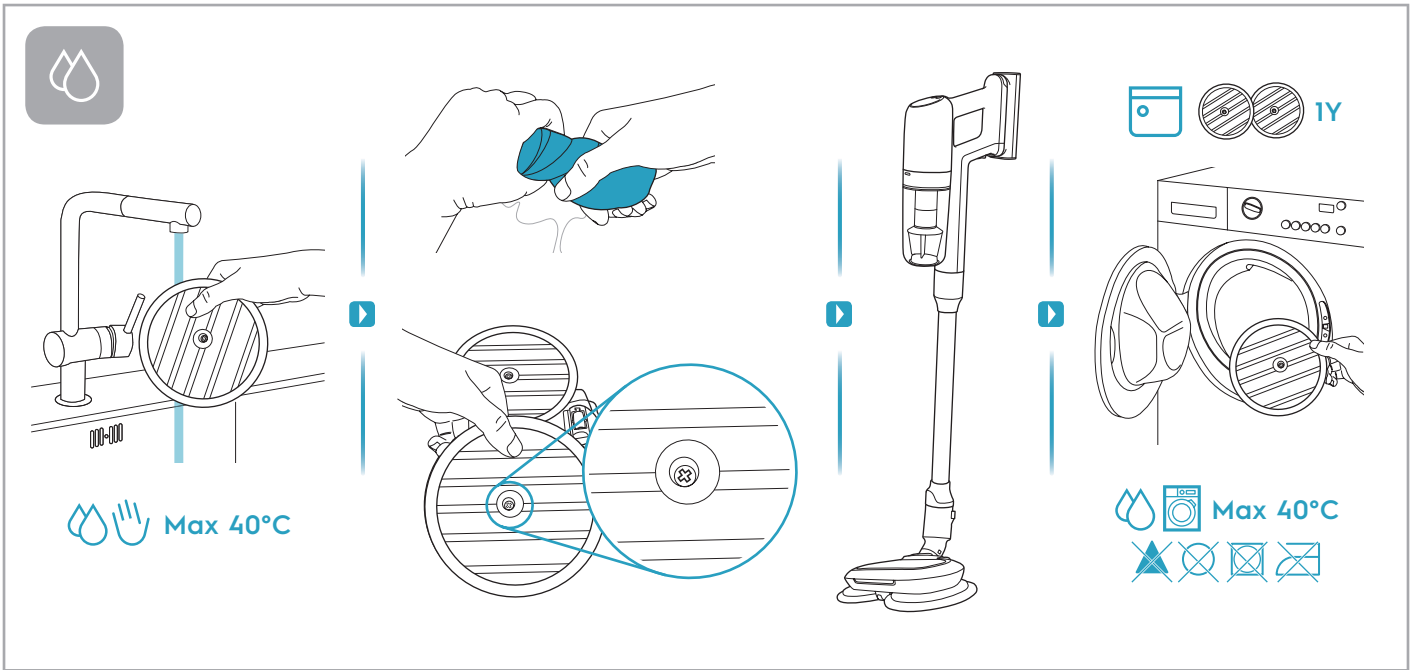

Carpet

Hard Floor

ESKW5	KIT23	KIT22	ZE167	ZE155	ZE149	ZE149A
900 923 607	900 923 383	900 923 354	900 923 609	900 923 379	900 923 380	900 923 381
Yearly performance Kit	Home and car kit	Duster kit	Battery 4.0Ah/57Wh	PetPro+	BedProPower+	BedProPowerUV+
ZE168	ZE158	ZE159	ZE146	ZE166		
900 923 610	900 923 440	900 923 442	900 923 361	900 923 608		
PowerPro mop nozzle	Standard pads	Delicate pads	Duster	PowerPro hard floor nozzle		
					RECYCLED Paper made from recycled material FSC® C139575 www.fsc.org	
					A24538810 www.shop.electrolux.com	