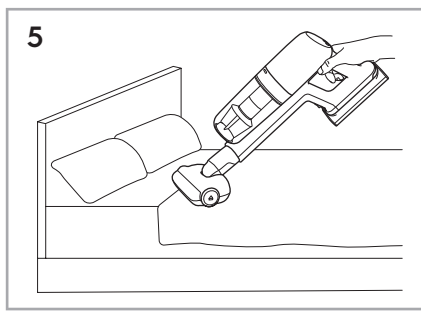

Carpet

Hard Floor

ESKW5	KIT23	KIT22	ZE167	ZE155	ZE149	ZE149A
900 923 607	900 923 383	900 923 354	900 923 609	900 923 379	900 923 380	900 923 381
Yearly performance Kit	Home and car kit	Duster kit	Battery 4.0Ah/57Wh	PetPro+	BedProPower+	BedProPowerUV+
ZE168	ZE158	ZE159	ZE146	ZE166		
900 923 610	900 923 440	900 923 442	900 923 361	900 923 608		
PowerPro mop nozzle	Standard pads	Delicate pads	Duster	PowerPro hard floor nozzle		
					RECYCLED Paper made from recycled material FSC® C139575 www.fsc.org	
					A24538810 www.shop.electrolux.com	