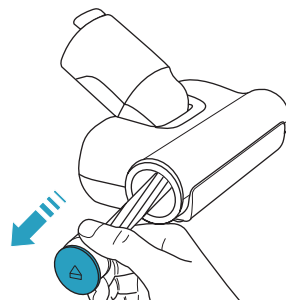

Carpet

Hard Floor

ESKW5	KIT23	KIT22	ZE167	ZE155	ZE149	ZE149A
900 923 607	900 923 383	900 923 354	900 923 609	900 923 379	900 923 380	900 923 381
Yearly performance Kit	Home and car kit	Duster kit	Battery 4.0Ah/57Wh	PetPro+	BedProPower+	BedProPowerUV+
ZE168	ZE158	ZE159	ZE146	ZE166		
900 923 610	900 923 440	900 923 442	900 923 361	900 923 608		
PowerPro mop nozzle	Standard pads	Delicate pads	Duster	PowerPro hard floor nozzle		
					RECYCLED Paper made from recycled material FSC® C139575 www.fsc.org	
					A24538810 www.shop.electrolux.com	