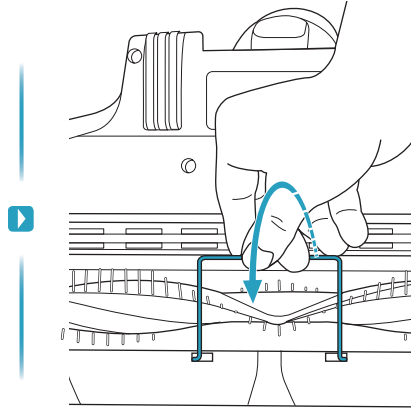

Carpet

Hard Floor

ESKW5	KIT23	KIT22	ZE167	ZE155	ZE149	ZE149A
900 923 607	900 923 383	900 923 354	900 923 609	900 923 379	900 923 380	900 923 381
Yearly performance Kit	Home and car kit	Duster kit	Battery 4.0Ah/57Wh	PetPro+	BedProPower+	BedProPowerUV+
ZE168	ZE158	ZE159	ZE146	ZE166		
900 923 610	900 923 440	900 923 442	900 923 361	900 923 608		
PowerPro mop nozzle	Standard pads	Delicate pads	Duster	PowerPro hard floor nozzle		
					RECYCLED Paper made from recycled material FSC® C139575 www.fsc.org	
					A24538810 www.shop.electrolux.com	