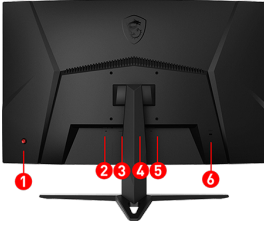

Note

Display Port: 1920 x 1080 (Up to 250Hz by DP overclocking)
HDMI™ 2.0: 1920 x 1080 (Up to 240Hz)
Adobe RGB, sRGB and DCI-P3 follow CIE1976 standar

CONNECTIONS

1. 5-way joystick navigator
2. 1x DC Jack
3. 2x HDMI™ (2.0b)
4. 1x Display Port (1.2a)
5. 1x Earphone out
6. 1x Kensington lock