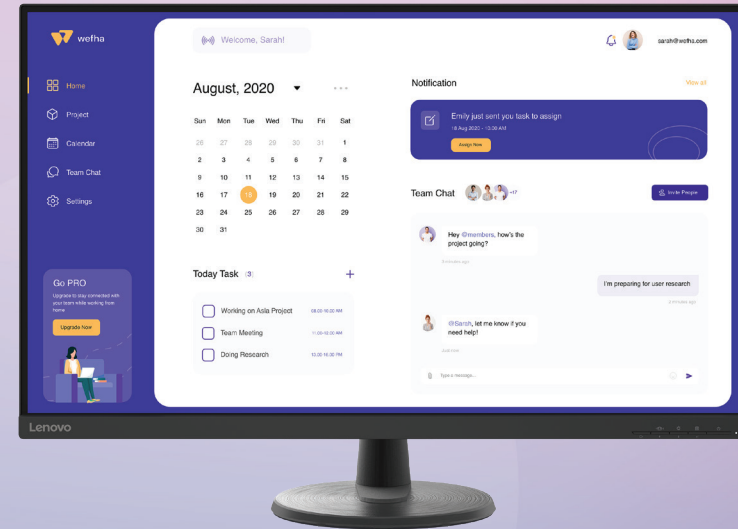

The Lenovo D32u-45 Monitor fits perfectly at the junction of work and play. Its large and impressive 31.5-inch 3-side NearEdgeless VA screen is perfectly complemented by a 72% NTSC color gamut and UHD (3840 x 2160) resolution to reproduce imagery that is sharp and vivid. Whether you are viewing dashboards and spreadsheets, editing images, or watching your favorite shows, the monitor takes your visual experience to the next level. If you are a casual gamer, its 4ms response time allows you to stay competitive even in the most challenging of games. The monitor's TÜV Rheinland Eye Comfort and TÜV Flicker Free-certified technologies filter out harmful blue light to reduce visual strain and offer tear-free visuals for extended work hours or binge-watching. The monitor also comes with an anti-glare coating to eliminate reflections, so that using the monitor in a brightly lit room is never a problem. You get to choose between multiple connectivity options including two HDMI 2.0 ports, one DP 1.2 port, and an audio out port to connect to external computers or speakers. You can also easily position the monitor to suit your most comfortable working posture with its tilt functionality. You can also clear up valuable desk space by VESA mounting it. A clever cable management system allows you to neatly bundle the wires, for a neat and tidy desktop setup. In a nutshell, Lenovo D32u-45 offers great value and covers all your work and entertainment-related needs perfectly, making it a much-needed addition to your home computing setup.

Features of Lenovo D32u-45 Monitor

Visuals that captivate

The Lenovo D32u-45 Monitor's big 31.5-inch VA screen with a UHD (3840 x 2160) resolution, 72% NTSC color gamut, and 250 nits of brightness, and the visuals that you get to see are sharp and rich in detail and color. It is a picture-perfect monitor not only for work but also to enjoy your favorite shows, movies, and games.