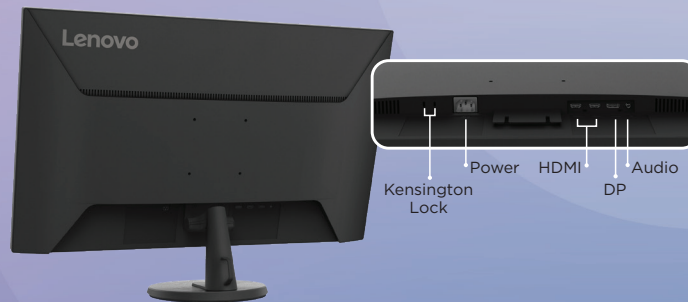

The Lenovo D32u-45 Monitor fits perfectly at the junction of work and play. Its large and impressive 31.5-inch 3-side NearEdgeless VA screen is perfectly complemented by a 72% NTSC color gamut and UHD (3840 x 2160) resolution to reproduce imagery that is sharp and vivid. Whether you are viewing dashboards and spreadsheets, editing images, or watching your favorite shows, the monitor takes your visual experience to the next level. If you are a casual gamer, its 4ms response time allows you to stay competitive even in the most challenging of games. The monitor's TÜV Rheinland Eye Comfort and TÜV Flicker Free-certified technologies filter out harmful blue light to reduce visual strain and offer tear-free visuals for extended work hours or binge-watching. The monitor also comes with an anti-glare coating to eliminate reflections, so that using the monitor in a brightly lit room is never a problem. You get to choose between multiple connectivity options including two HDMI 2.0 ports, one DP 1.2 port, and an audio out port to connect to external computers or speakers. You can also easily position the monitor to suit your most comfortable working posture with its tilt functionality. You can also clear up valuable desk space by VESA mounting it. A clever cable management system allows you to neatly bundle the wires, for a neat and tidy desktop setup. In a nutshell, Lenovo D32u-45 offers great value and covers all your work and entertainment-related needs perfectly, making it a much-needed addition to your home computing setup.

Crafted for connectivity and comfort

Seamlessly connect your Lenovo D32u-45 Monitor to a laptop or computer and a variety of audio accessories with two HDMI 2.0, one DP 1.2, and a 3.5 mm audio jack. The monitor's tilt functionality gives you the flexibility to adjust the screen to meet your most comfortable seating posture. You can also use the 100 x 100 VESA Mount to install it on a wall for a cleaner, clutter-free desk.