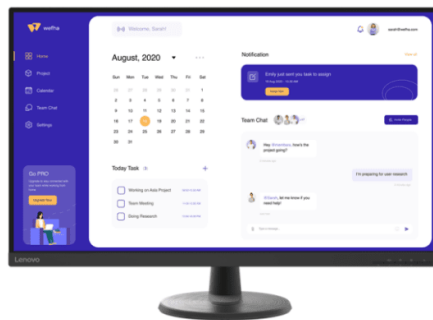

Informacije o proizvodu (EN)

LENOVO monitor D32u-45 (67A1GAC2EU)

Lenovo

Tehnoteka je online destinacija za upoređivanje cena i karakteristika bele tehnike, potrošačke elektronike i IT uređaja kod trgovinskih lanaca i internet prodavnica u Srbiji. Naša stranica vam omogućava da istražite najnovije informacije, detaljne karakteristike i konkurentne cene proizvoda.

Posetite nas i uživajte u ekskluzivnom iskustvu pametne kupovine klikom na link:

<https://tehnoteka.rs/p/lenovo-monitor-d32u-45-67a1gac2eu-akcija-cena/>