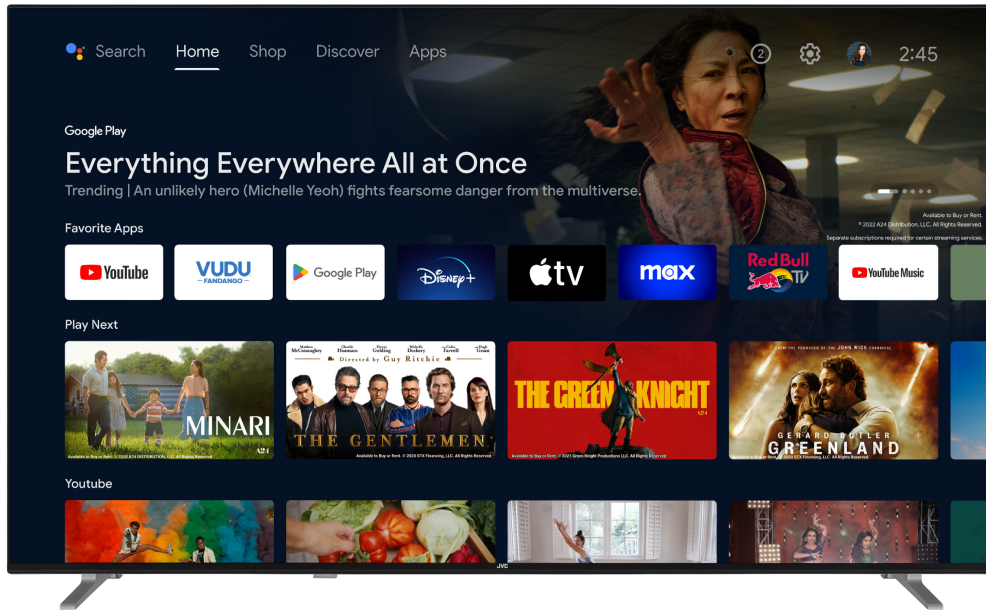

UHD TVs
Android TVs
QLED

LT-65VAQ3300

- > 4K ULTRA HD (3840X2160)
- > 3 HDMI & 2 USB
- > QLED Android TV
- > Dolby Vision HDR
- > Dolby Atmos