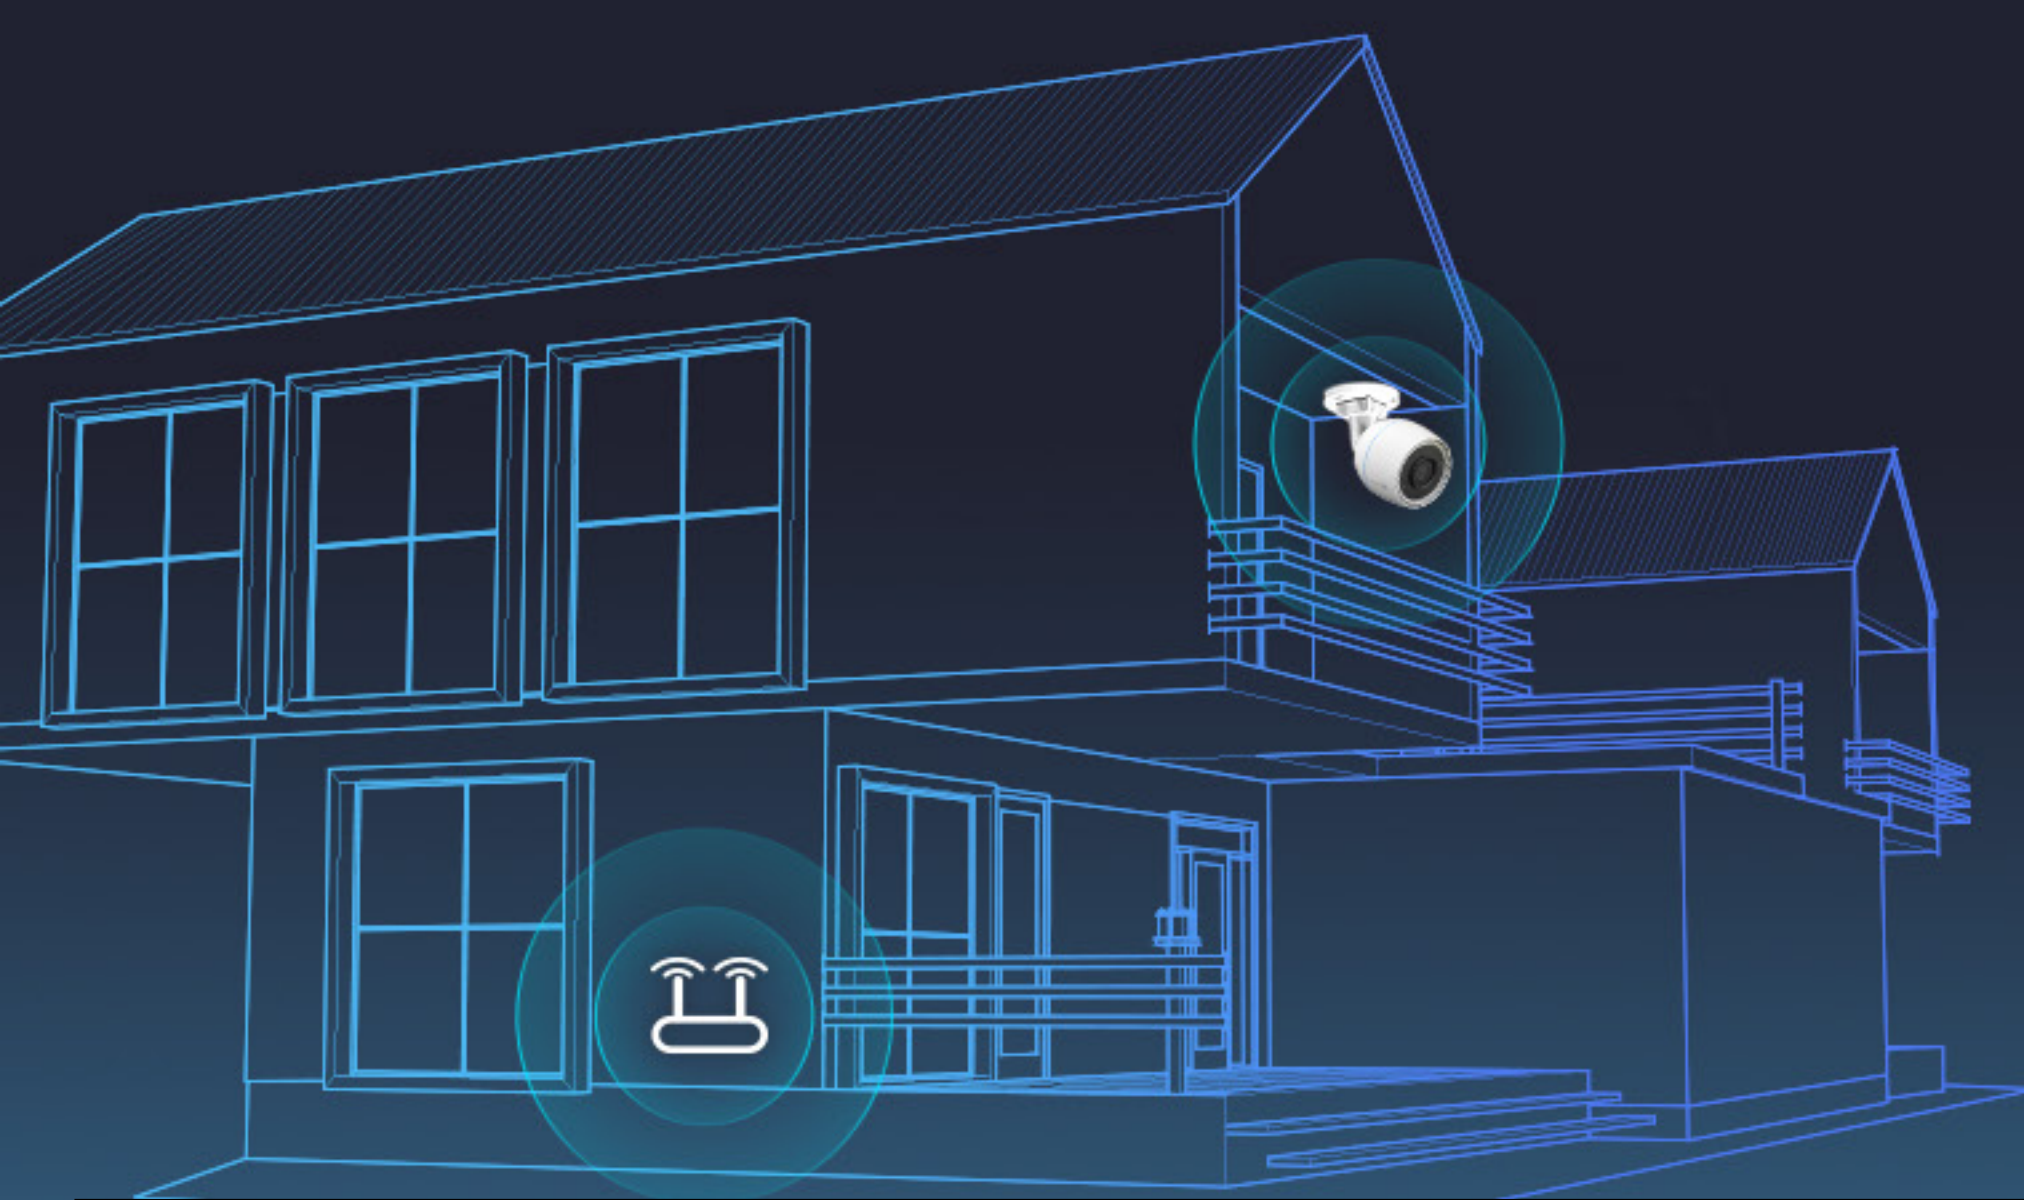

Elegant design with reliable Wi-Fi connection

Compact in design to go under the eaves or on the outer wall, the H3c is equipped with high-performance, built-in dual antennas to ensure stable, strong camera connection.