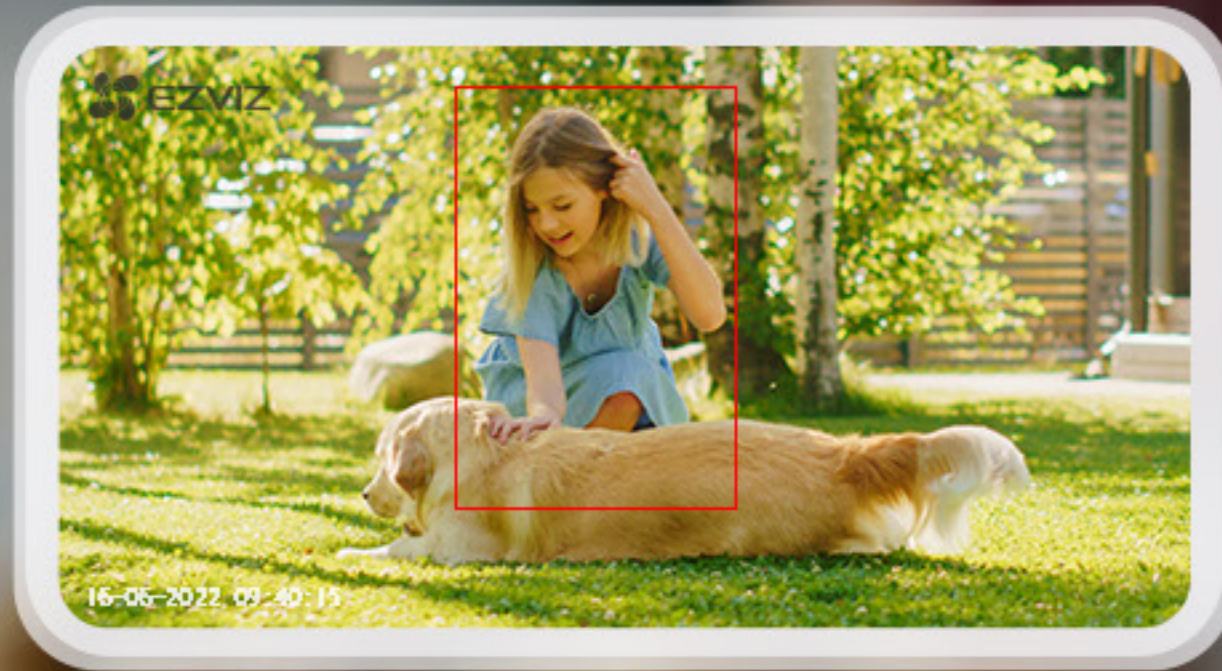

If you're looking for a simple, sturdy and smart camera that is very affordable at the same time, the H3c is possibly the best option you will find. The camera is well-designed to deliver trusted protection from day to night, including AI-powered human detection, weatherproof enclosure, clear video quality, far-reaching night vision and more.

Smart Integration with Google Assistant, Amazon Alexa & IFTTT

Supports MicroSD Card¹ (Up to 512 GB)

Supports EZVIZ CloudPlay Storage²

AI algorithm for alerts that matter

The camera's onboard AI algorithm helps distinguish and detect moving people in particular, so as to reduce insignificant alerts caused by falling leaves or flying insects. You will receive smarter notifications that matter to you.

Crisp 1080p video with extended night vision

When it comes to home security, details matter. With the H3c, you can view and record everything in Full HD, and enjoy sharp black-and-white night vision to see up to 30 meters in even darkness.

Smart integration, hands-free control

You can integrate the H3c to your existing smart home system. Voice-enable the live viewing with "Hey Google" or "Alexa" to check what's happening on a bigger screen.