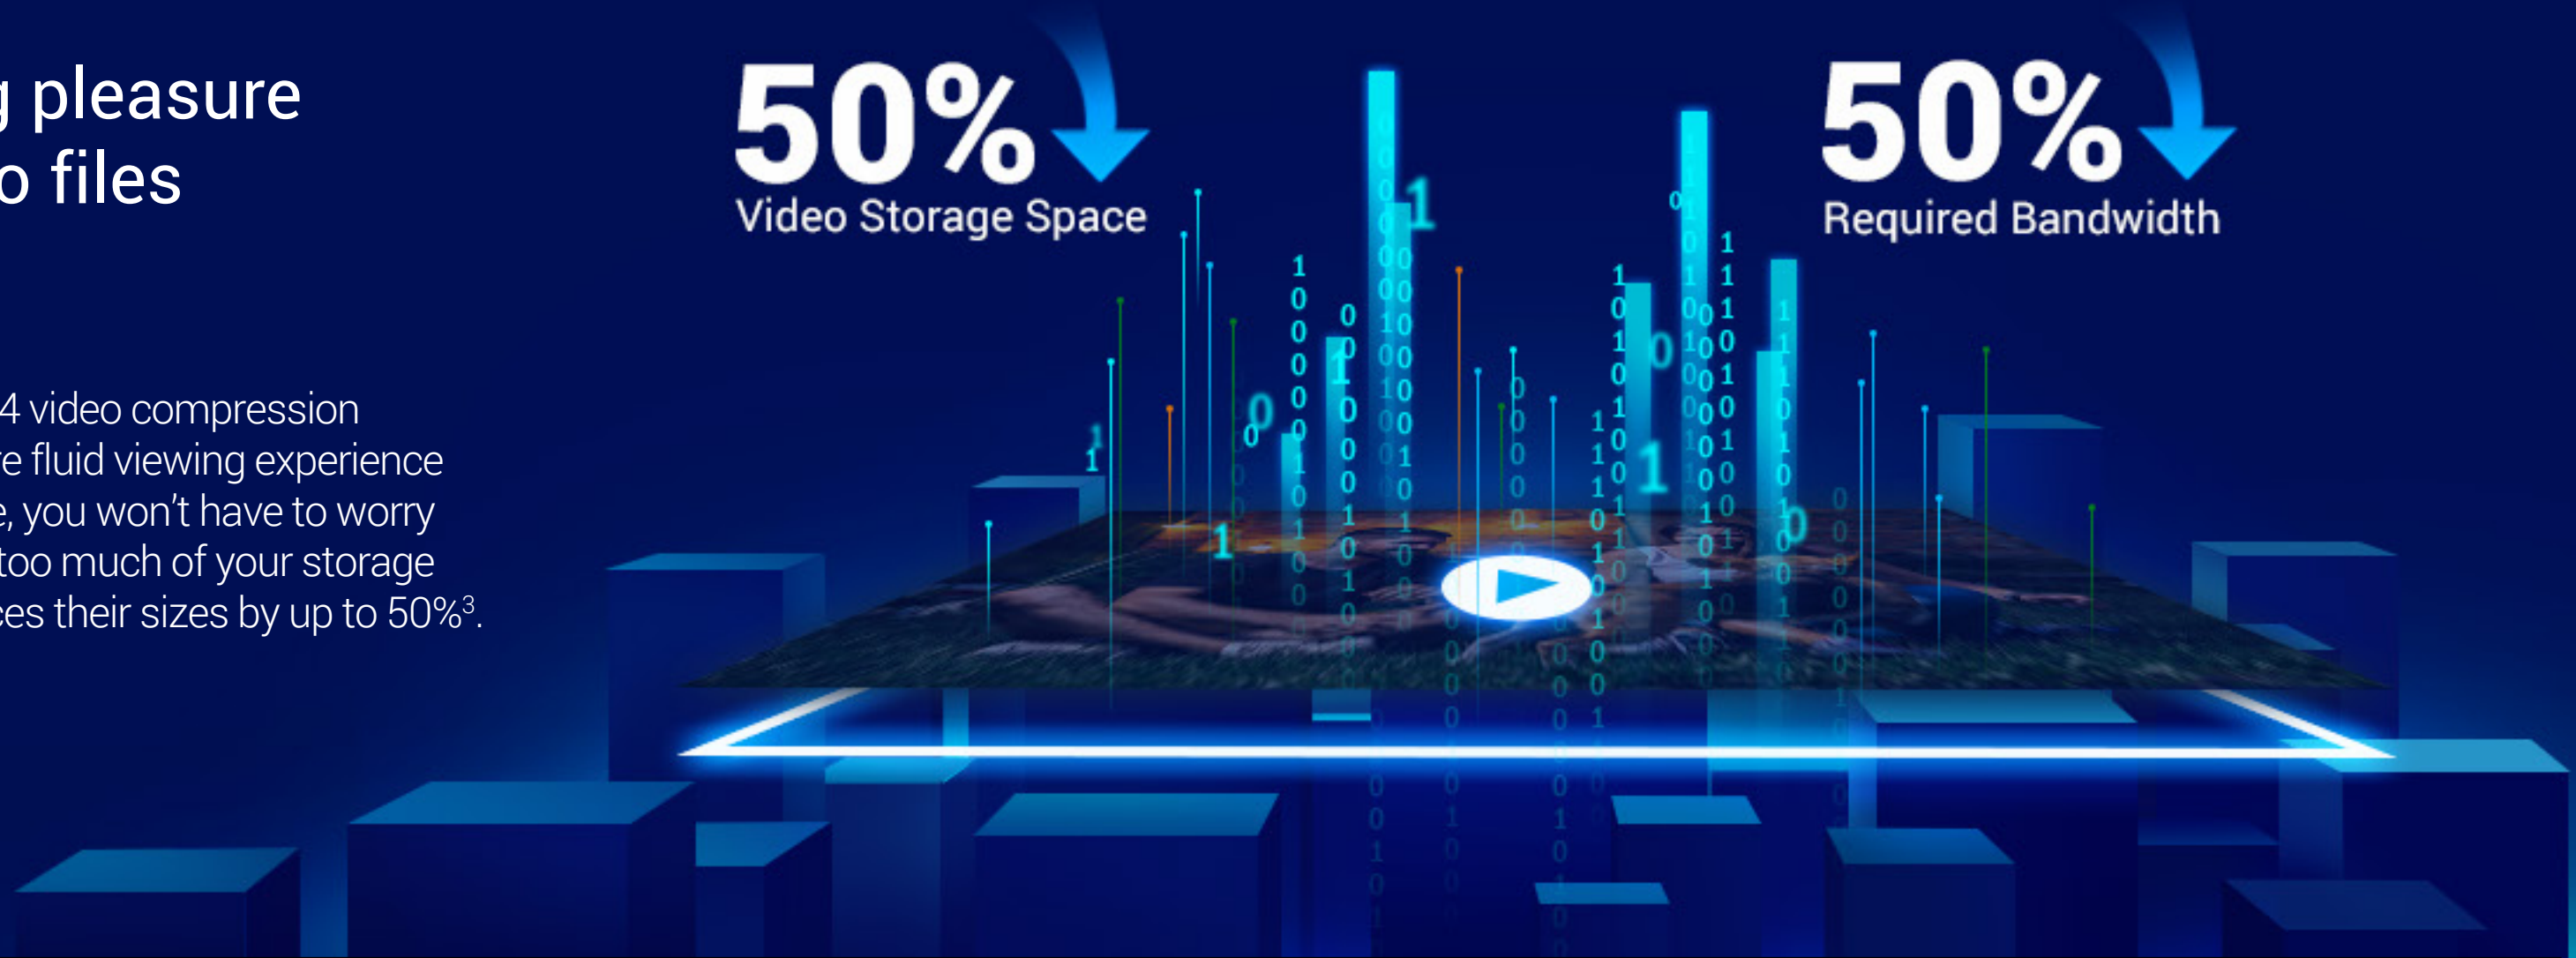

Enhanced viewing pleasure with smaller video files

Compared to the prevailing H.264 video compression technology, H.265 creates a more fluid viewing experience with recorded videos. Meanwhile, you won't have to worry about large video files taking up too much of your storage space – H.265 technology reduces their sizes by up to 50%³.

50% ↓
Video Storage Space

50% ↓
Required Bandwidth