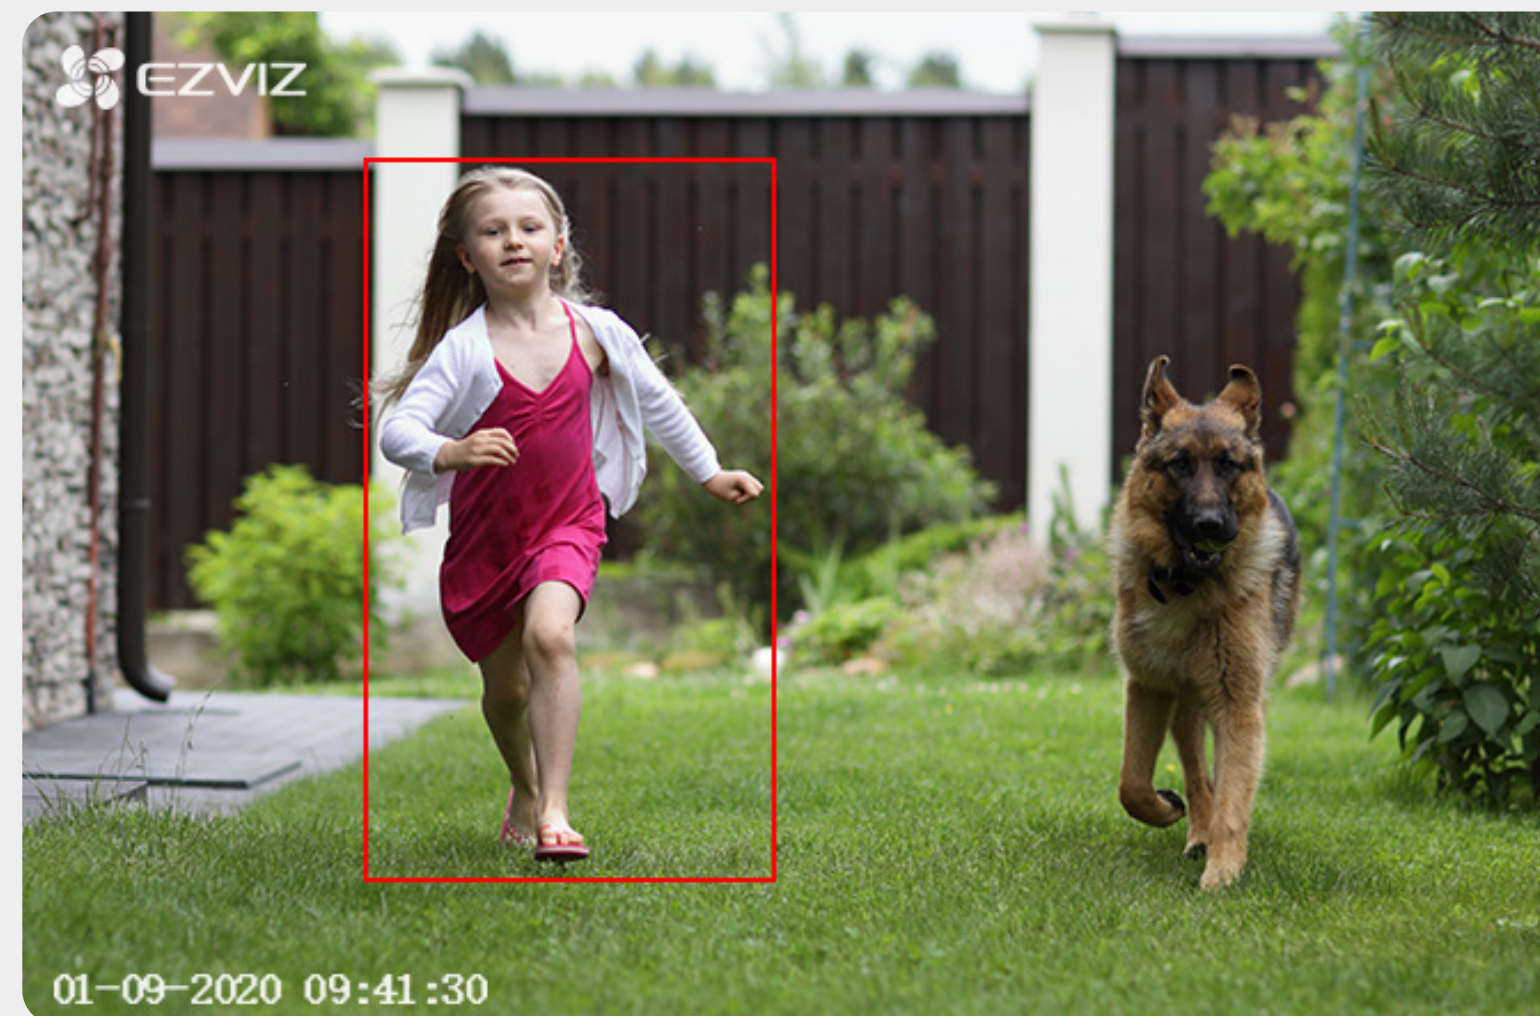

FHD 1080p

Motorized Pan & Tilt for 360° Visual Coverage

AI-Powered Person Detection

Color Night Vision

Active Defense

IP65 Dust and Water Protection

Audio Pick-up

Supports 2.4 GHz WiFi

H.265

H.265 Video Technology

Supports MicroSD Card Storage (up to 256 GB)

EZVIZ CloudPlay Storage

See everything in clear detail.

This camera captures 1080p high-definition video and images, recording every moment with sharp clarity.

A better day begins with better vision.

Your surroundings are covered with this outdoor pan/tilt camera. With a 352° horizontal rotation and 95° vertical rotation, the C8C gives you an easy overview of all that's around you. And the EZVIZ App puts it all right on your smartphone or mobile device.

AI-powered person detection.

Smarter than ever! As an upgrade from simple motion detection, the embedded AI algorithm intelligently detects the motion of human shapes in real time. When people enter your customized detection area, you will be alerted immediately.