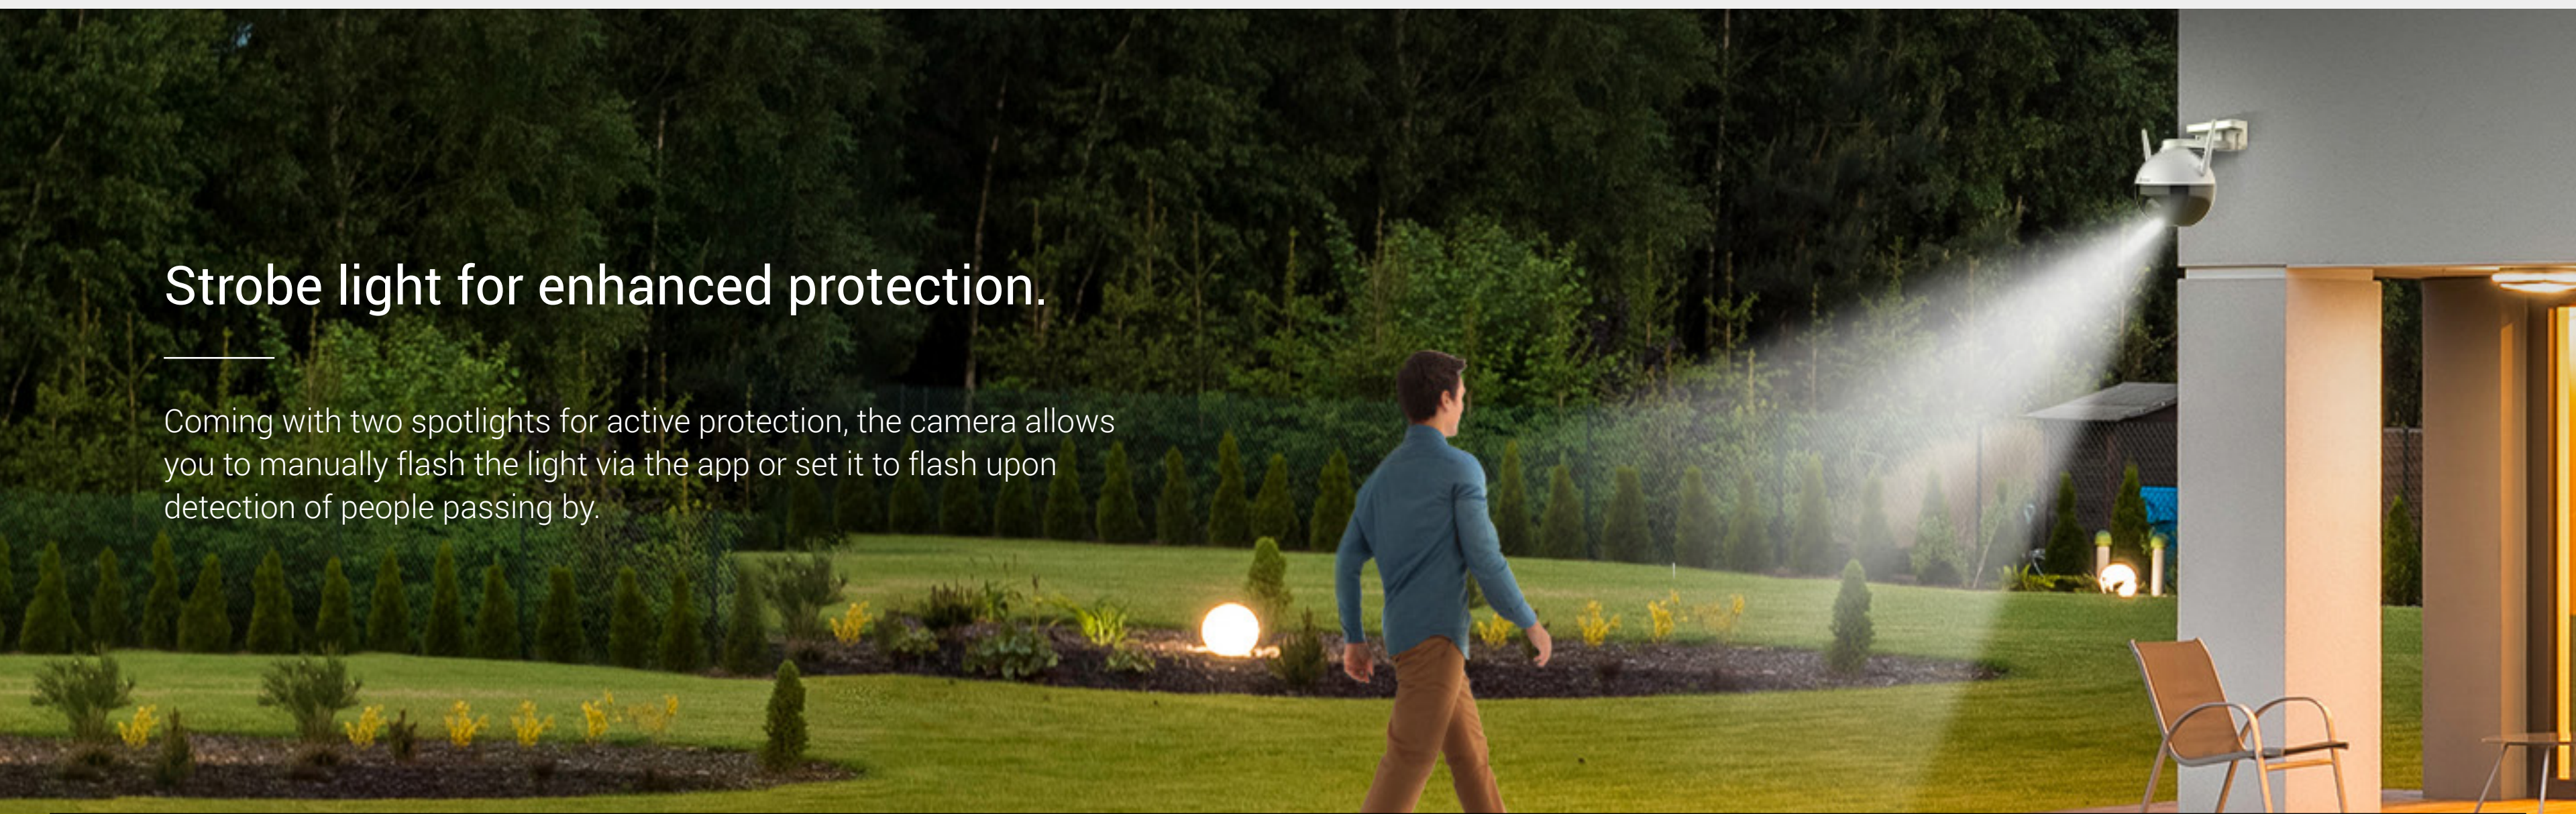

The C8C is EZVIZ's first outdoor WiFi Pan/Tilt Camera, a giant breakthrough combining an exquisite design with comprehensive functionality. Capturing more details than ordinary outdoor cameras do, this camera ensures reliable, all-around outdoor protection.

A better day begins with better vision.

Your surroundings are covered with this outdoor pan/tilt camera. With a 352° horizontal rotation and 95° vertical rotation, the C8C gives you an easy overview of all that's around you. And the EZVIZ App puts it all right on your smartphone or mobile device.

AI-powered person detection.

Smarter than ever! As an upgrade from simple motion detection, the embedded AI algorithm intelligently detects the motion of human shapes in real time. When people enter your customized detection area, you will be alerted immediately.

Strobe light for enhanced protection.

Coming with two spotlights for active protection, the camera allows you to manually flash the light via the app or set it to flash upon detection of people passing by.