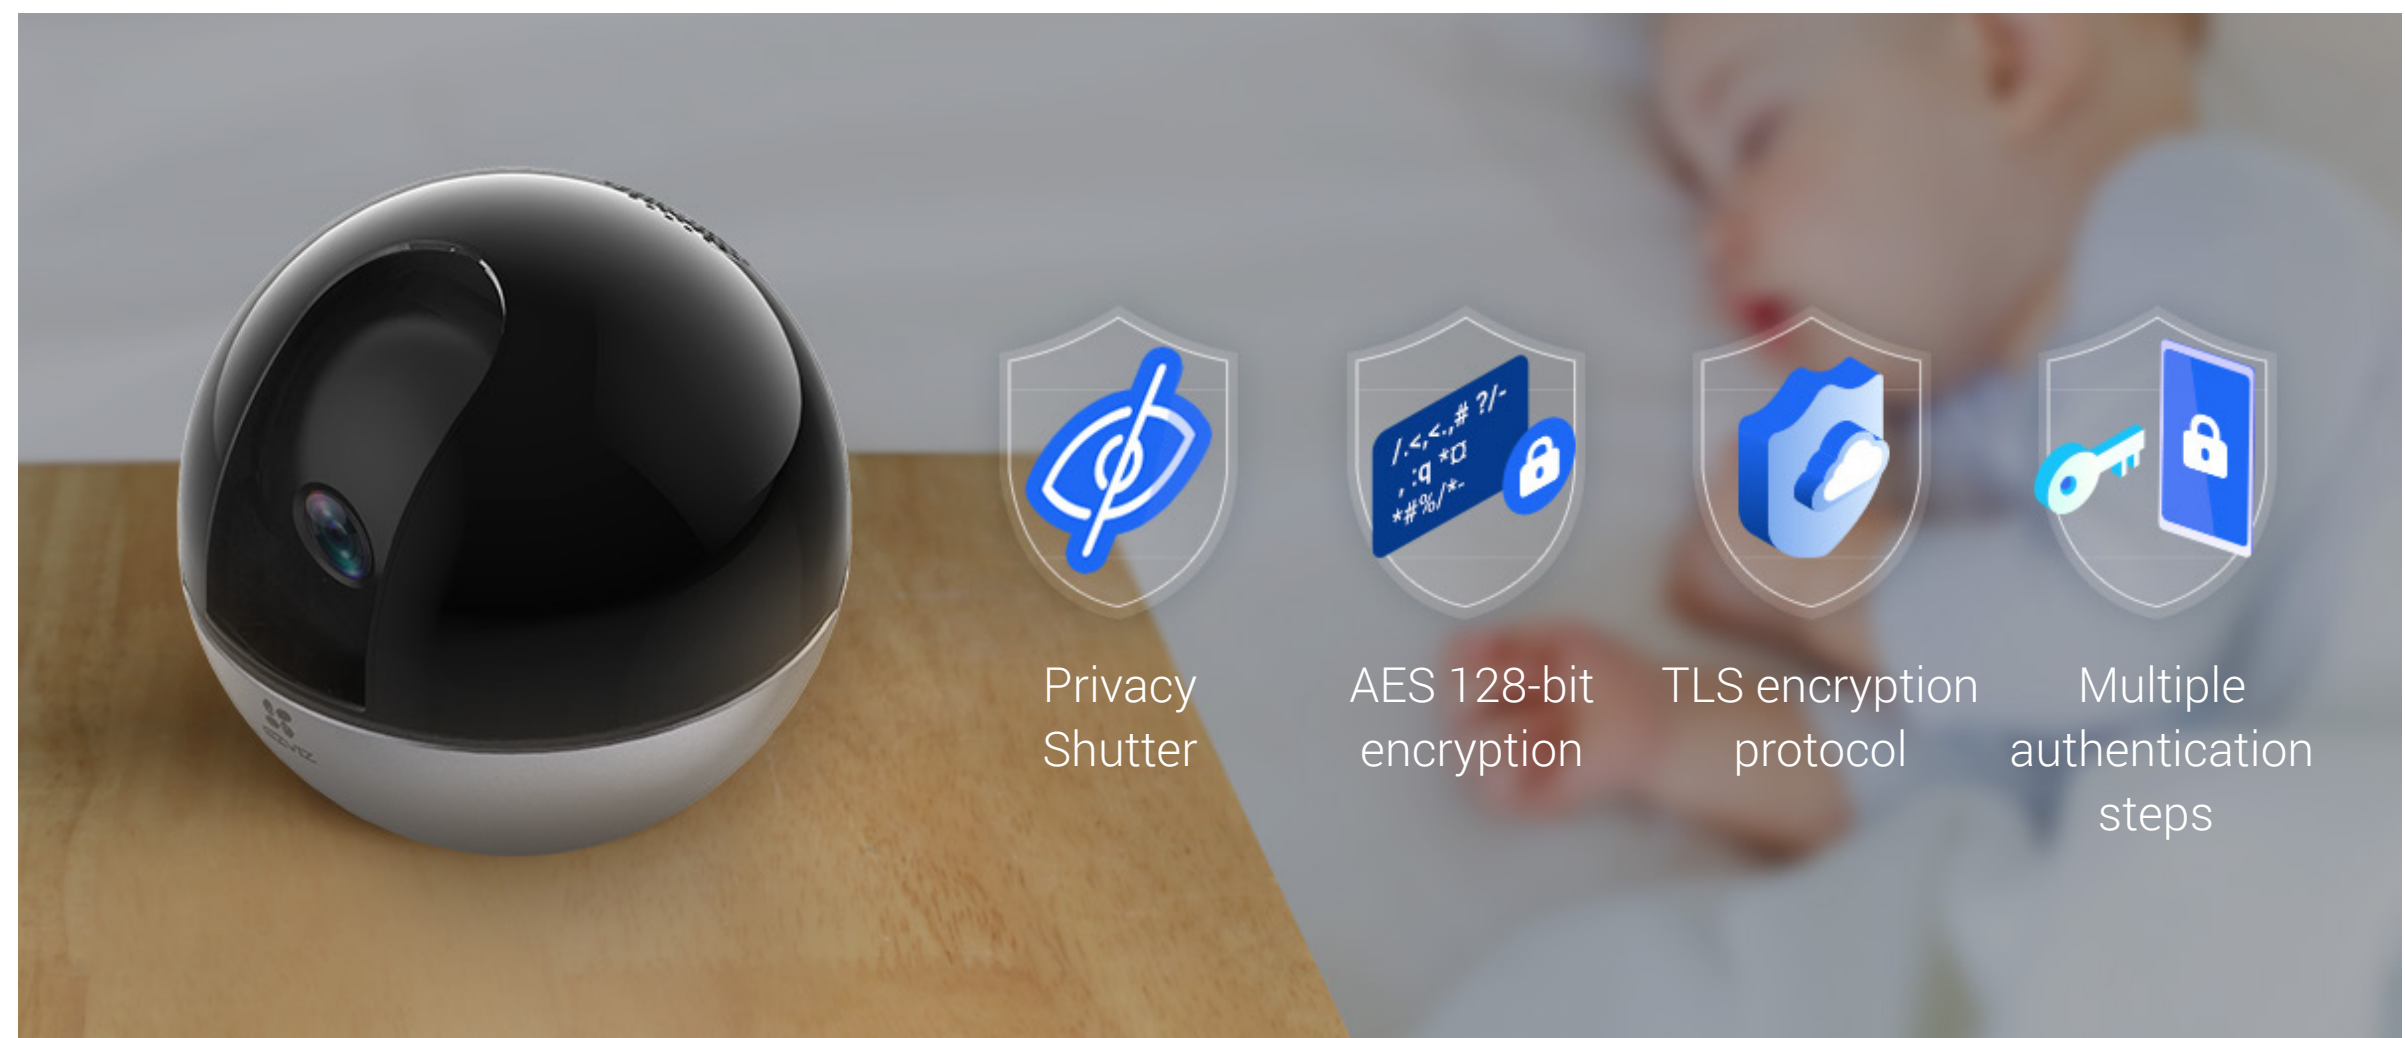

## Two-way talk.

---

Use the EZVIZ App on your mobile device to call home when you are away. You'll love the opportunity to have a two-way conversation now that both sides can speak to and hear each other – just like a normal phone call.

## See clearer, even in the dark.

---

The C6W camera uses two powerful infrared lights to render sharp nighttime imaging up to 10 meters away. It is smart enough to automatically switch between day and night vision so you can rest assured knowing your home and belongings are protected 24/7.

## We protect your data and privacy.

Protecting your data and privacy is our highest priority. Data transmission between the camera and the EZVIZ Cloud is encrypted from end to end. Only you have the keys to decrypt your data.