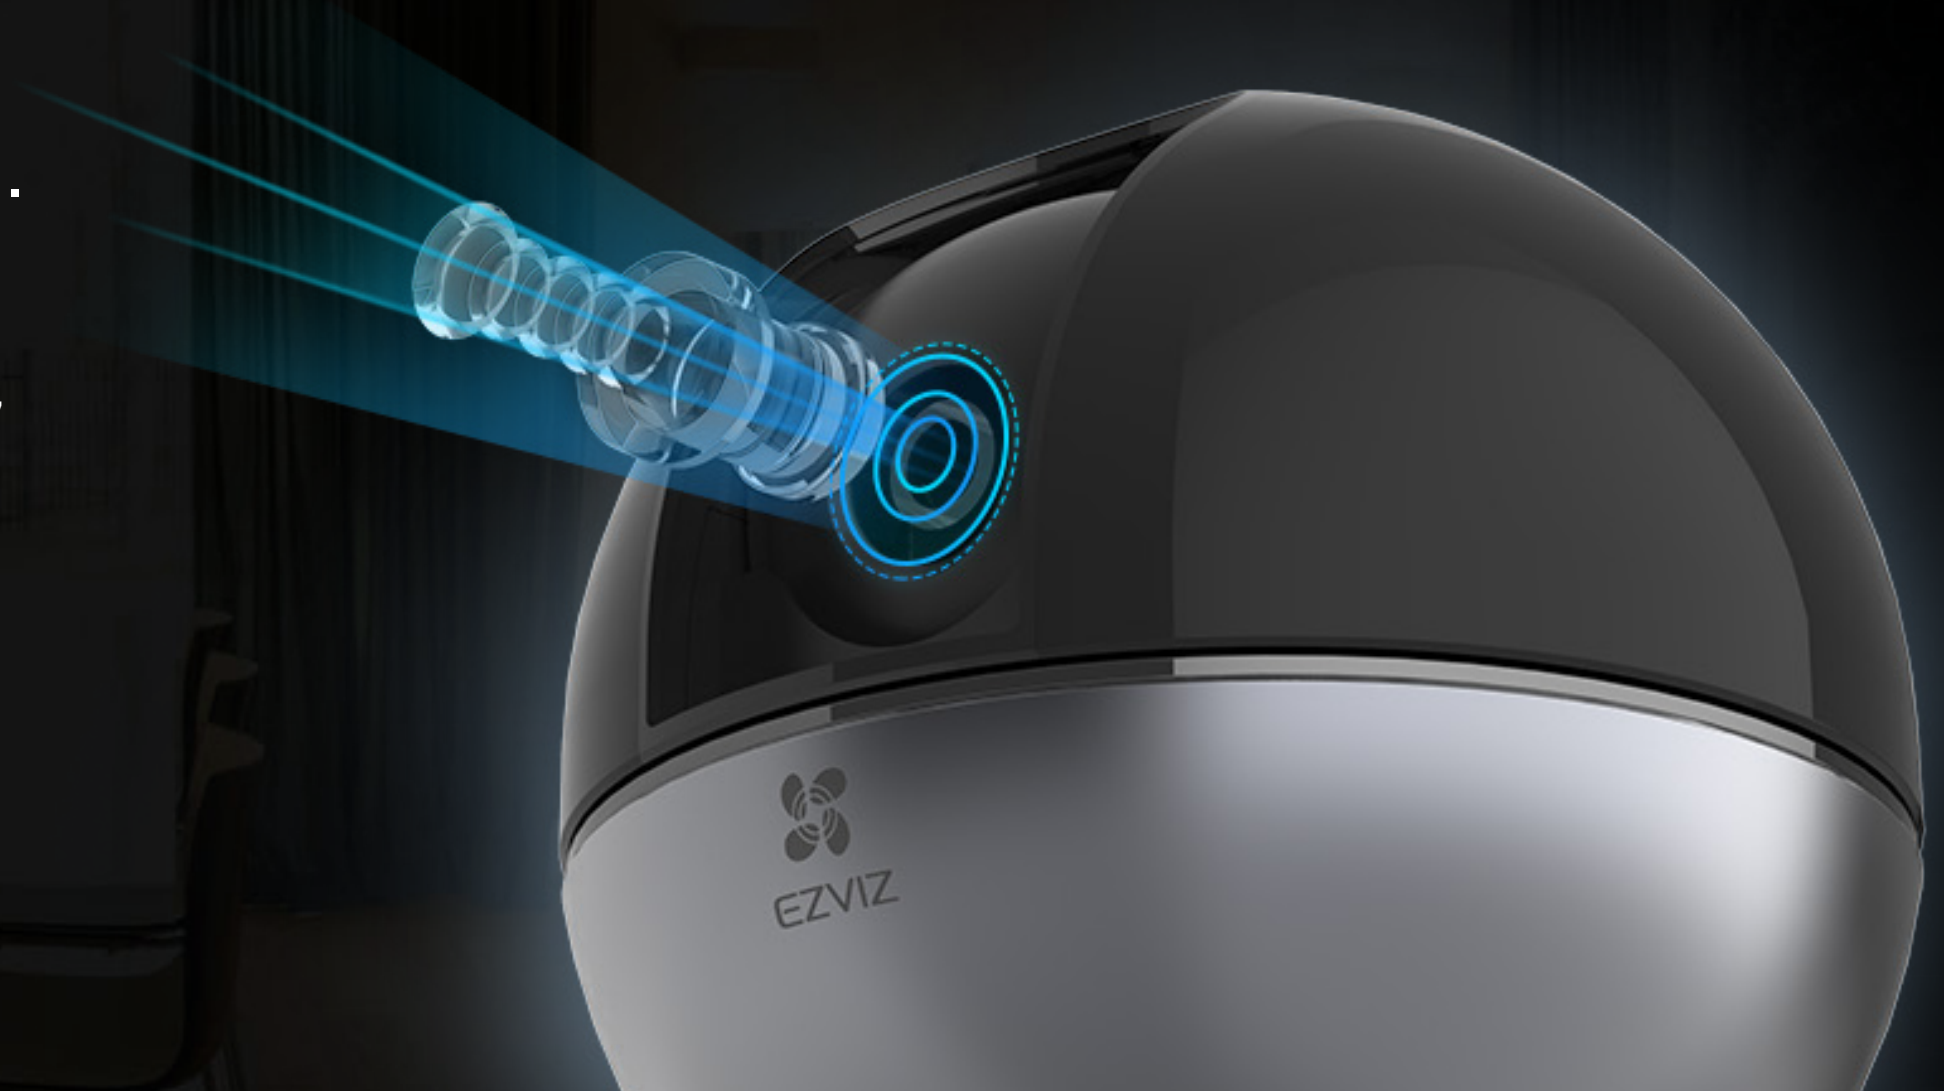

### The décor that protects your home.

Elegant and versatile, the C6W camera is all the protection you need for a large home. It records in 2K resolution and automatically tracks motion in 4x zoom to make sure nothing escapes the eye.

## Records every corner in 2K resolution.

The small but powerful camera records images in 2K resolution, rendering crisp details even in 4x digital zoom.

## Auto-zoom motion tracking, especially for human movements.

After enabling the auto-zoom tracking function, the camera automatically zooms in up to 4 times to track a moving object so you can easily tell what's going on when viewing live. In the app, it also offers the option to track motion that is specifically human.

## Whole-room coverage is a breeze.

Keep tabs on every corner with just one C6W camera. Its expansive 360-degree field-of-view ensures a full coverage, so you won't miss a thing.