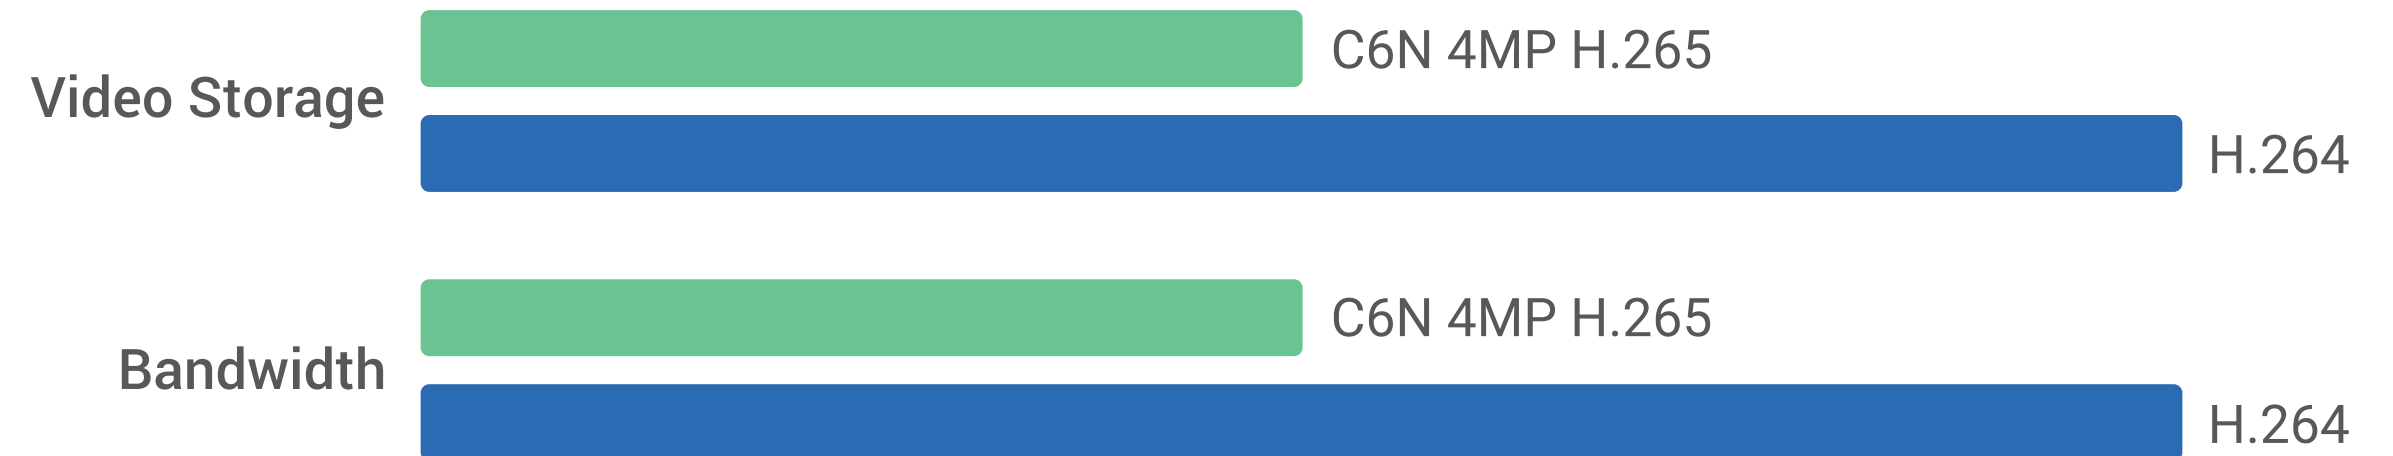

Save money on video storage and bandwidth.

The camera features the advanced H.265 video compression technology, achieving better video quality with only half the bandwidth and half the storage space of the previous H.264 video compression standard.

* The H.265 video compression applies when the 24/7 video recording is activated.

Two storage options.

Save your recordings with flexible and secured solutions. The C6N comes with a built-in MicroSD card slot that can store up to 256 GB of recorded footage. You can also save your images to EZVIZ Cloud* for additional back-up.

* Cloud storage service is only available in certain markets. Please verify the availability before making any purchase.