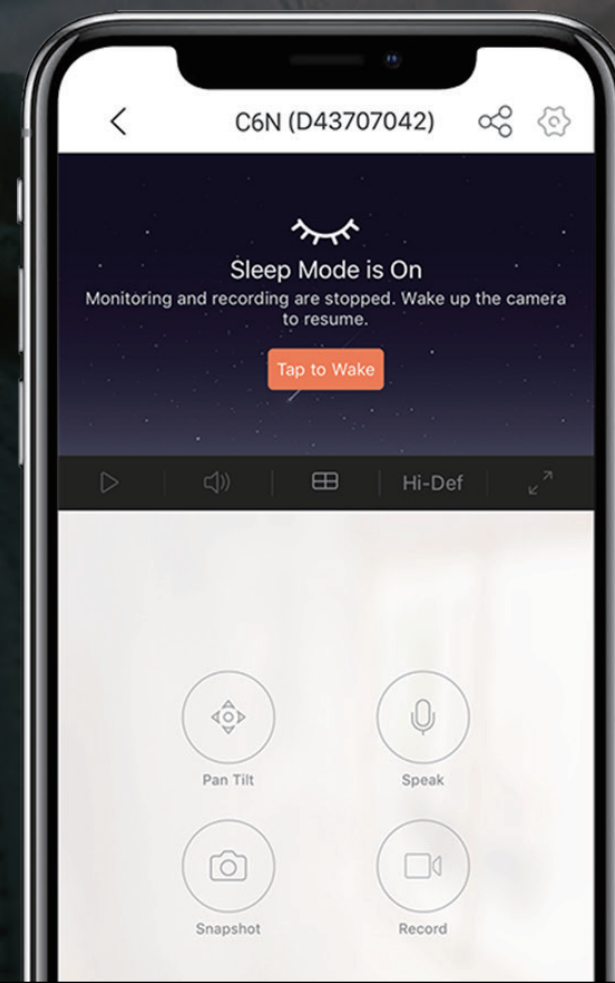

View from Anywhere

Wi-Fi 2.4 GHz

MicroSD Slot
(up to 256 GB)

Records every corner in 2K resolution.

This powerful camera records images in 2K resolution, rendering crisp details even in 4x digital zoom, so you see everything clearly in live video and playback.

Smart tracking.

When it detects a moving object, the C6N is smart enough to automatically track its motion while alerting you with an image in real-time.

Communication, anytime.

Talk to your loved ones and deter unwelcome strangers – all by using the C6N's two-way communication feature. Using the EZVIZ App on your mobile device, you can easily and conveniently enjoy communication wherever you might be.

See further in the dark.

Enjoy round-the-clock protection with the C6N camera. Using powerful Infrared LED lights, it lets you see up to 10 meters (33 feet) in dim light.

We protect your data and privacy.

Protecting your data and privacy is our highest priority. Data transmission between the camera and the EZVIZ Cloud is encrypted from end to end. Only you have the keys to decrypt your data. To get an extra layer of privacy protection, you can always enable the camera's sleep mode on the EZVIZ App.