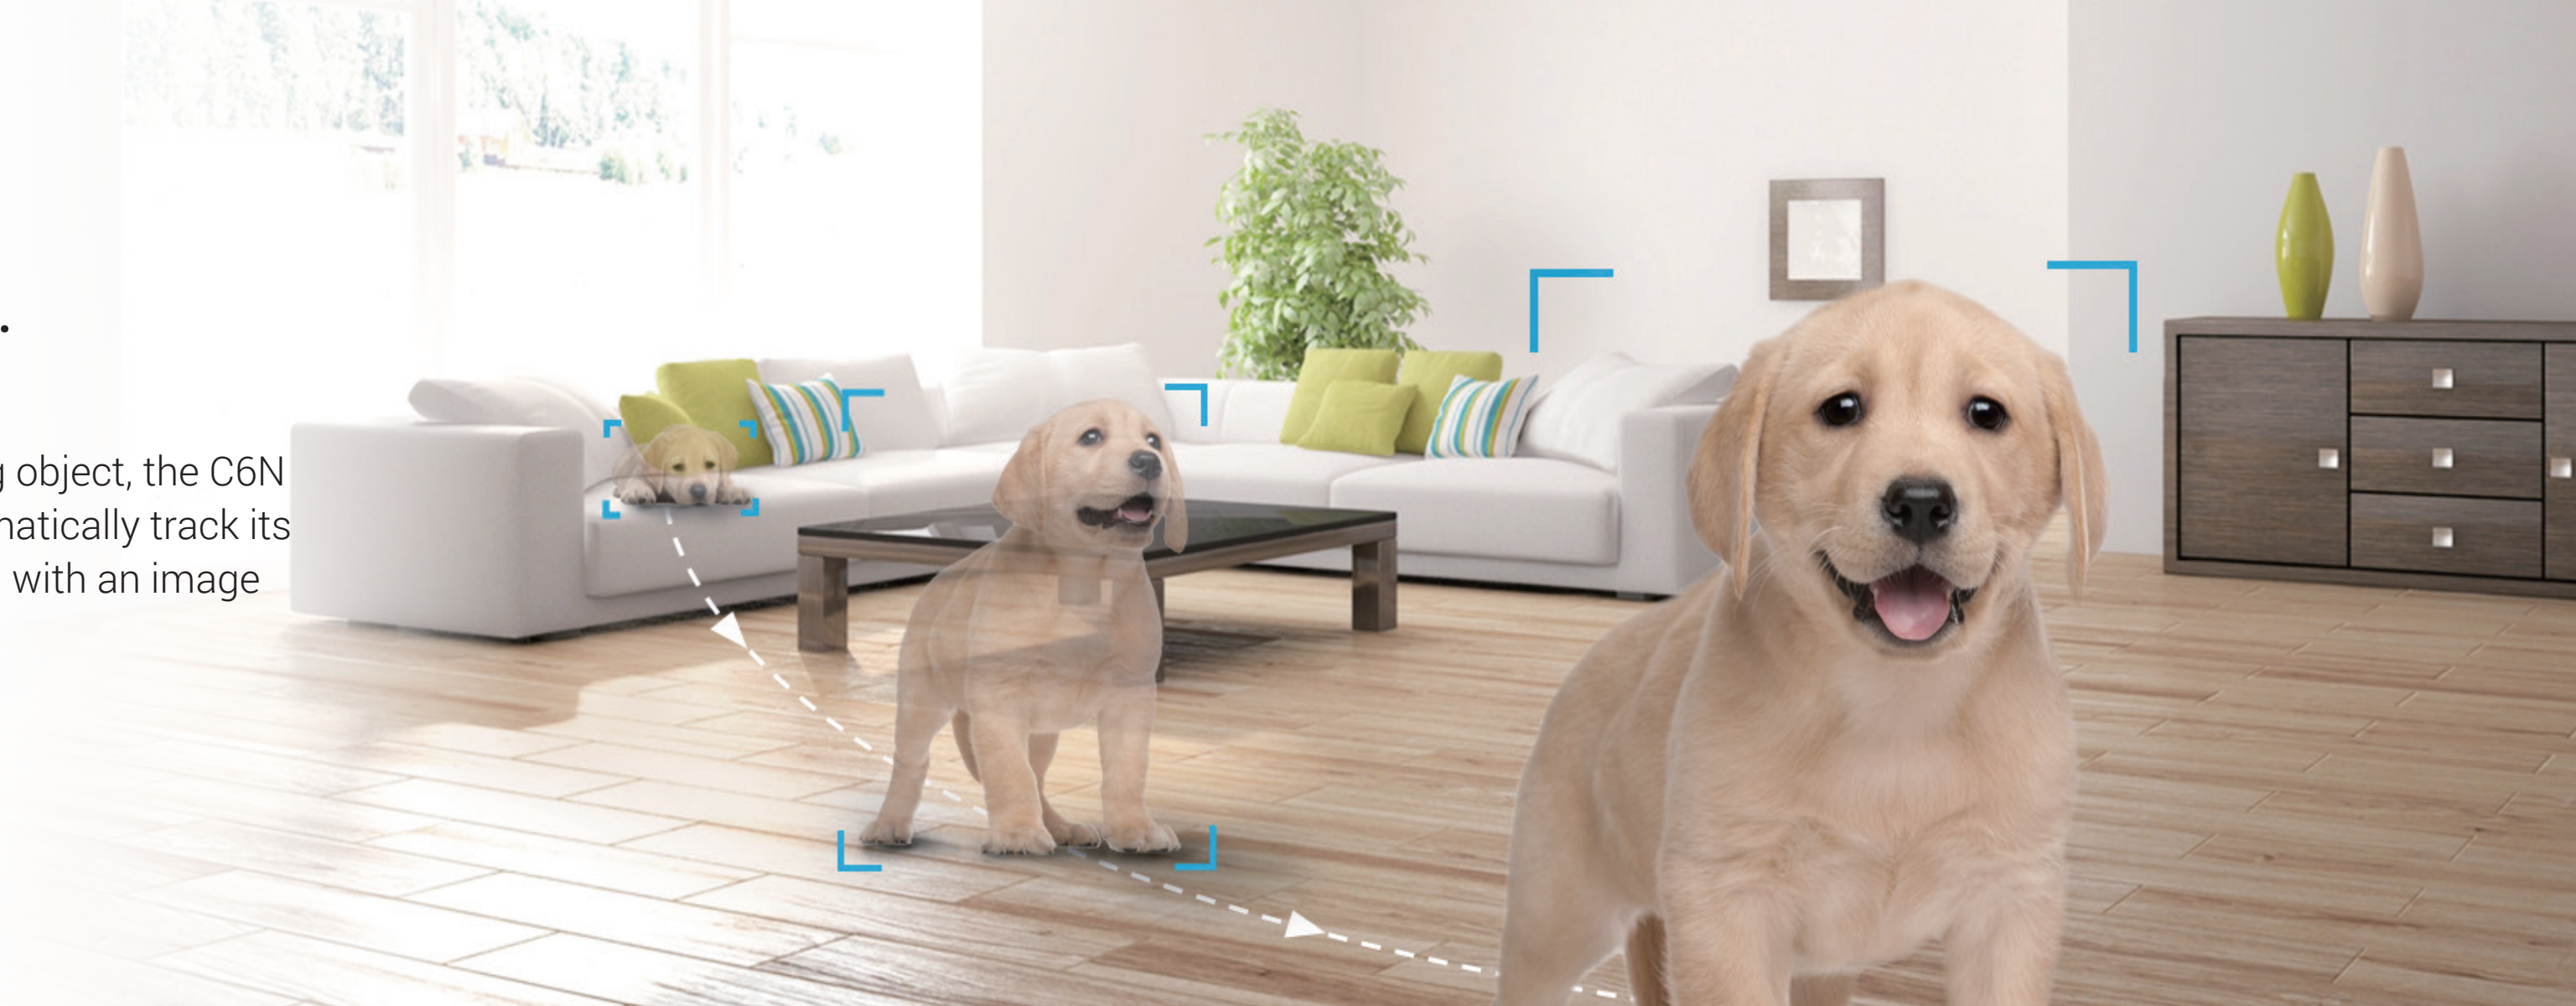

View from Anywhere

Wi-Fi 2.4 GHz

MicroSD Slot
(up to 256 GB)

Records every corner in 2K resolution.

This powerful camera records images in 2K resolution, rendering crisp details even in 4x digital zoom, so you see everything clearly in live video and playback.

4MP

2MP

Zero blind spots.

Keep tabs on every corner with just one C6N. Its expansive 360-degree field-of-view ensures full coverage, so you don't miss a thing.

- Vertical rotation
55°

- Horizontal rotation
350°

Smart tracking.

When it detects a moving object, the C6N is smart enough to automatically track its motion while alerting you with an image in real-time.

Communication, anytime.

Talk to your loved ones and deter unwelcome strangers – all by using the C6N's two-way communication feature. Using the EZVIZ App on your mobile device, you can easily and conveniently enjoy communication wherever you might be.

Protecting your data and privacy is our highest priority. Data transmission between the camera and the EZVIZ Cloud is encrypted from end to end. Only you have the keys to decrypt your data. To get an extra layer of privacy protection, you can always enable the camera's sleep mode on the EZVIZ App.