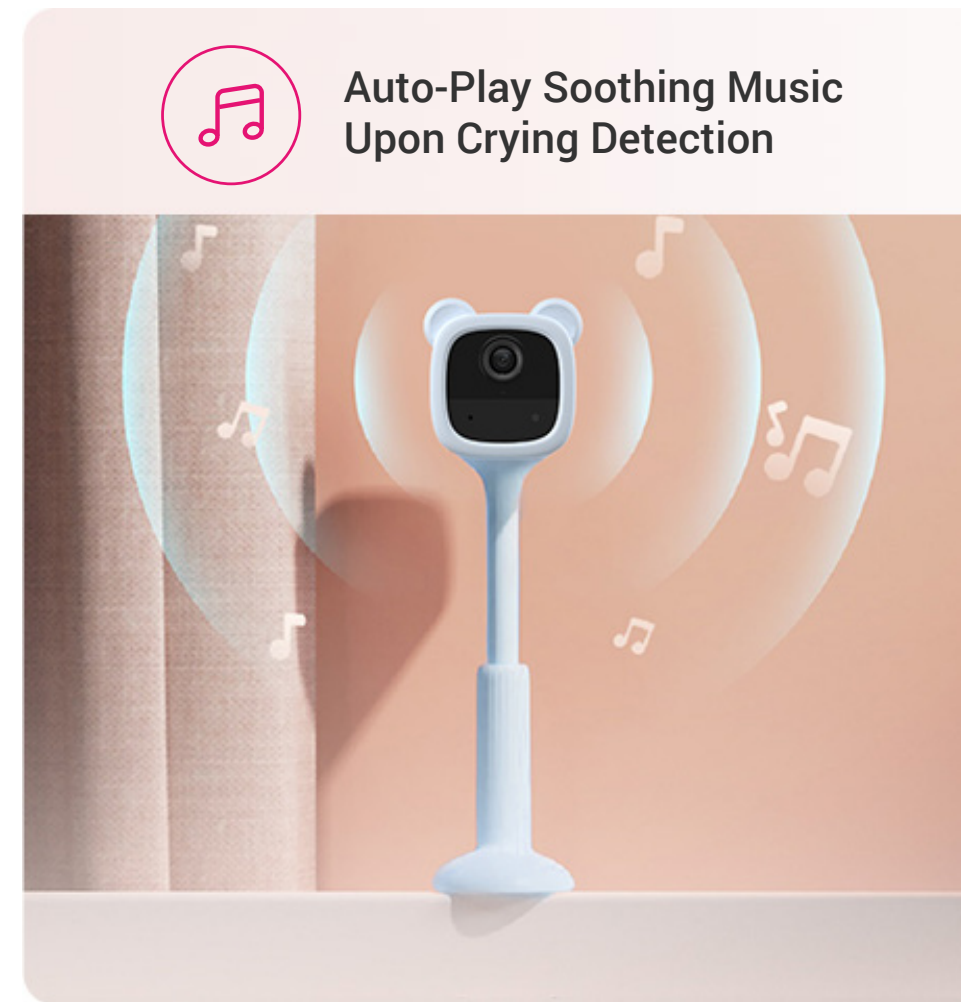

Goes anywhere near your baby, with no strings attached.

By the bed

You can easily clip the camera to the crib and adjust its bracket to find the best viewing angle to cover the crib.

Near the play area

When your baby is having some fun, you can put the camera on any table, and the Baby Monitor 1 will watch over the whole large area with its wide-angle lens.

On family trips

When you need to spend some quality time in a vacation house or to stay over at the grandparents', the Baby Monitor 1 can easily go with you.

It gently guards every sweet dream

We know parents all have bedtime battles. That's why the Baby Monitor 1 was designed with great detail to protect those precious sleeping hours.

Zero visible infrared lights

The Baby Monitor 1 blends into the serene darkness, offering crystal clear night vision without upsetting baby's sleep with any red or flashing lights.

All-night battery¹

Though it's one of the smallest battery cameras in the market, the Baby Monitor 1 optimizes response time to detect your baby's activities and alert you – even while ensuring all-night operation.

Talk and comfort in an easier way

If you can't reach the baby right away, the Baby Monitor 1 can be helpful. Upon detection of a crying sound, the monitor can auto-play soothing music to help calm them down. Also, parents can talk to their baby through the camera just as if they were by the baby's side.