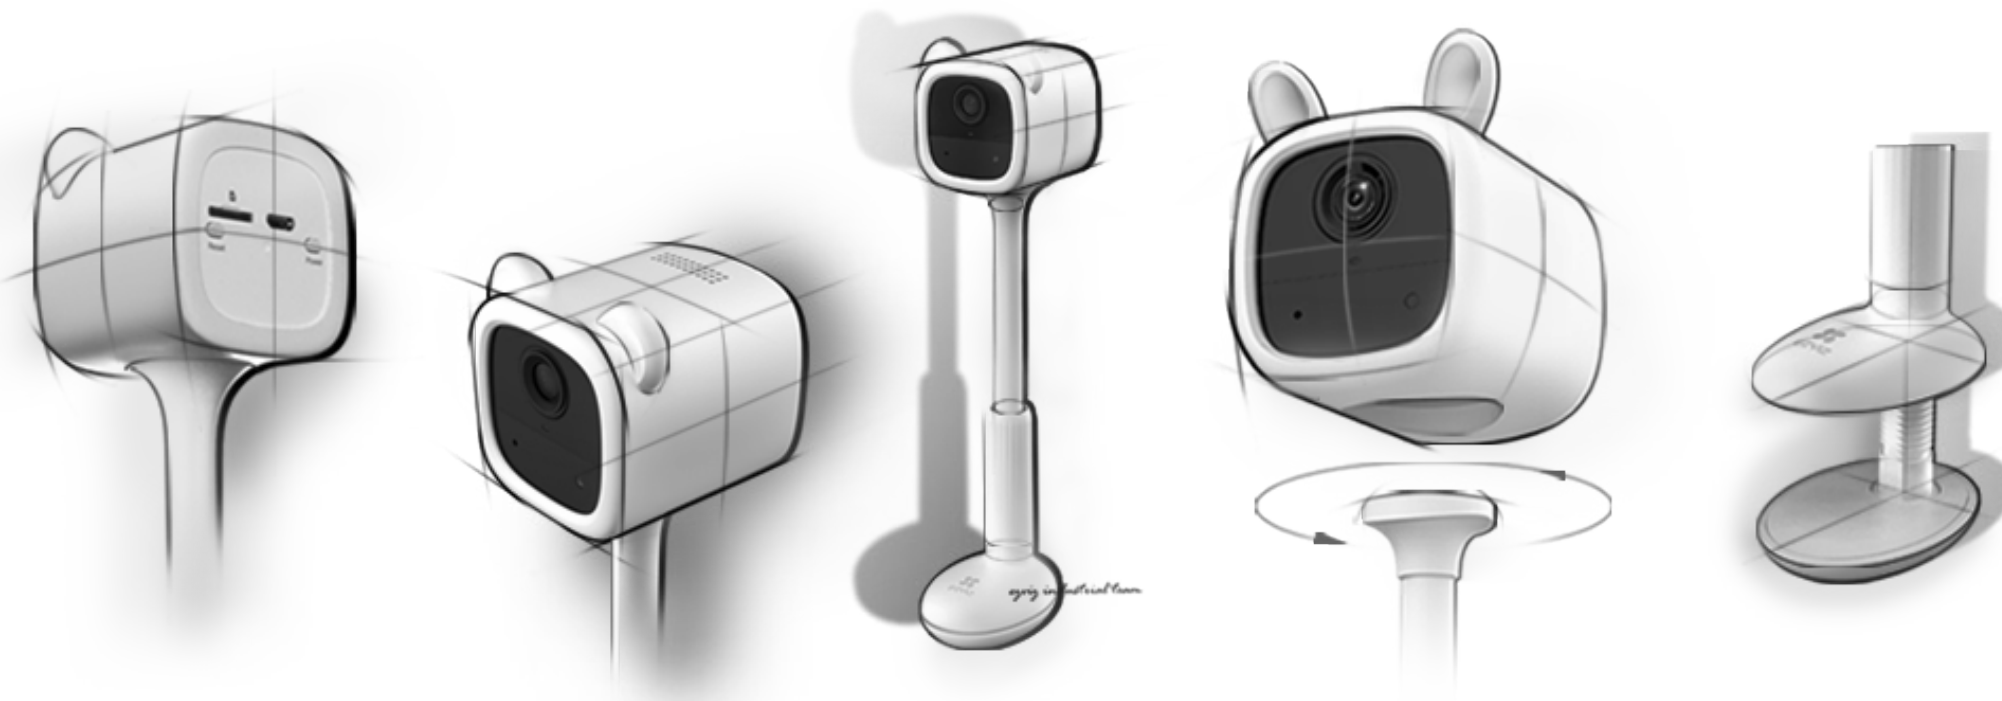

View From Anywhere
with 1080p FHD

Hear and Talk

Easy Setup

Smart Integration
with Google Assistant
& Amazon Alexa²

Supports MicroSD
Cards (Up to 256 GB) &
EZVIZ Cloud Storage³

Strict Data &
Privacy Protection

The baby monitor designed with love, for love

We understand how new parents want the best for their babies, so we do our best to provide the best. The Baby Monitor 1 has undergone countless designs and redesigns, as well as rigid lab testing before we finalize every little detail.

With non-toxic silicone with no sharp edges on the camera body, the Baby Monitor 1 is safe to use anywhere with little ones.

Zero wire, zero worry

With a 100% wire-free setup, the Baby Monitor 1 keeps curious tiny hands or walking toddlers away from dangerous cords.

Goes anywhere near your baby, with no strings attached.

By the bed

You can easily clip the camera to the crib and adjust its bracket to find the best viewing angle to cover the crib.

Near the play area

When your baby is having some fun, you can put the camera on any table, and the Baby Monitor 1 will watch over the whole large area with its wide-angle lens.