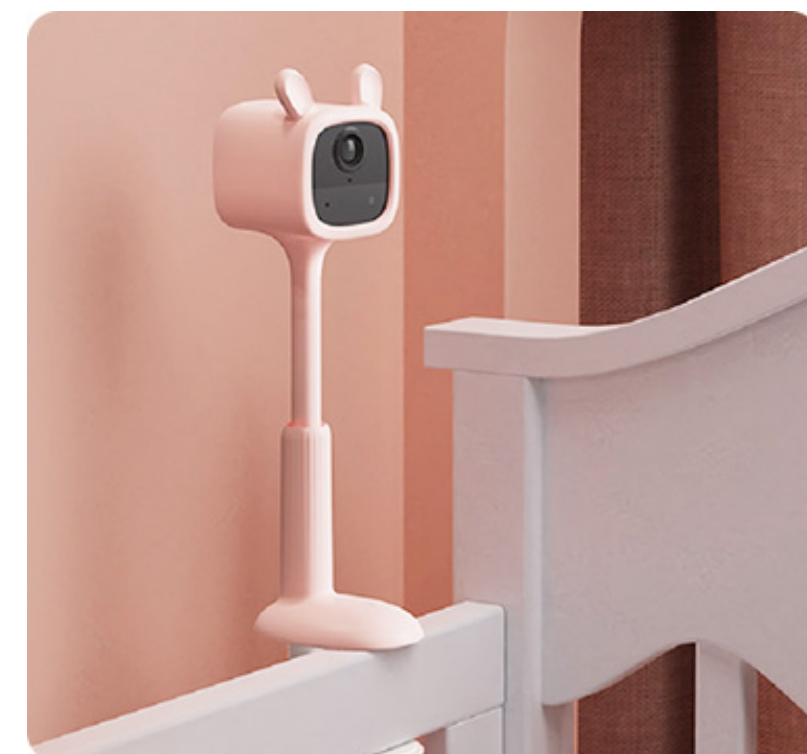

The baby monitor designed with love, for love

We understand how new parents want the best for their babies, so we do our best to provide the best. The Baby Monitor 1 has undergone countless designs and redesigns, as well as rigid lab testing before we finalize every little detail.

Two cute options for any room

This cute and petite accessory harmonizes with any baby's sleeping area. Choose between the two color versions, or just get both for different rooms!

Made with baby-safe materials

With non-toxic silicone with no sharp edges on the camera body, the Baby Monitor 1 is safe to use anywhere with little ones.

Zero wire, zero worry

With a 100% wire-free setup, the Baby Monitor 1 keeps curious tiny hands or walking toddlers away from dangerous cords.

Goes anywhere near your baby, with no strings attached.

By the bed

You can easily clip the camera to the crib and adjust its bracket to find the best viewing angle to cover the crib.

Near the play area

When your baby is having some fun, you can put the camera on any table, and the Baby Monitor 1 will watch over the whole large area with its wide-angle lens.