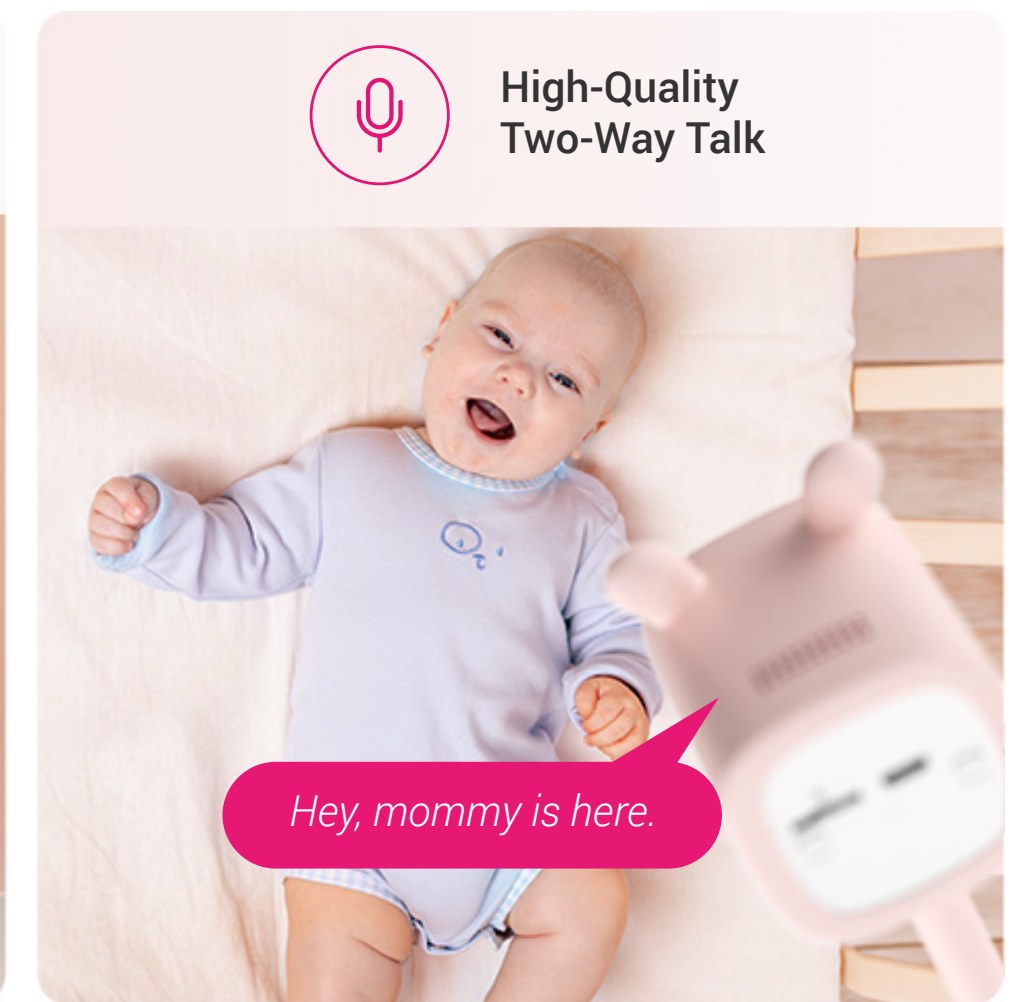

On family trips

When you need to spend some quality time in a vacation house or to stay over at the grandparents', the Baby Monitor 1 can easily go with you.

It gently guards every sweet dream

We know parents all have bedtime battles. That's why the Baby Monitor 1 was designed with great detail to protect those precious sleeping hours.

Zero visible infrared lights

The Baby Monitor 1 blends into the serene darkness, offering crystal clear night vision without upsetting baby's sleep with any red or flashing lights.

All-night battery¹

Though it's one of the smallest battery cameras in the market, the Baby Monitor 1 optimizes response time to detect your baby's activities and alert you – even while ensuring all-night operation.

Talk and comfort in an easier way

If you can't reach the baby right away, the Baby Monitor 1 can be helpful. Upon detection of a crying sound, the monitor can auto-play soothing music to help calm them down. Also, parents can talk to their baby through the camera just as if they were by the baby's side.

See and interact via bigger screens

With the EZVIZ App, you can see every detail in Full HD 1080p quality. What's better, for parents who want to multi-task while babysitting, they can initiate the live feed simply by saying "Hey Google" or "Alexa."