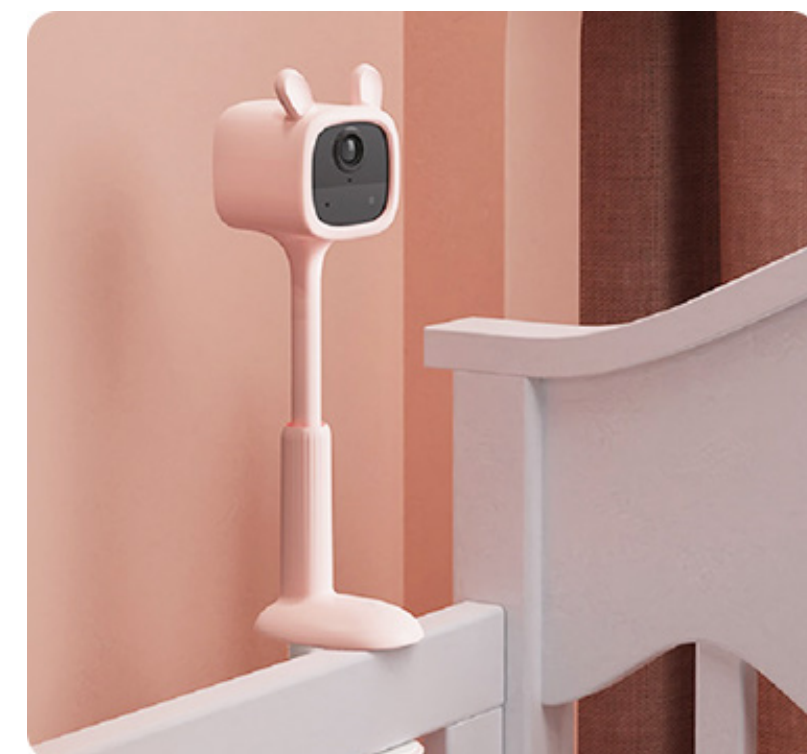

The baby monitor designed with love, for love

We understand how new parents want the best for their babies, so we do our best to provide the best. The Baby Monitor 1 has undergone countless designs and redesigns, as well as rigid lab testing before we finalize every little detail.

Two cute options for any room

This cute and petite accessory harmonizes with any baby's sleeping area. Choose between the two color versions, or just get both for different rooms!

Made with baby-safe materials

With non-toxic silicone with no sharp edges on the camera body, the Baby Monitor 1 is safe to use anywhere with little ones.

Zero wire, zero worry

With a 100% wire-free setup, the Baby Monitor 1 keeps curious tiny hands or walking toddlers away from dangerous cords.

You can easily clip the camera to the crib and adjust its bracket to find the best viewing angle to cover the crib.

Near the play area

When your baby is having some fun, you can put the camera on any table, and the Baby Monitor 1 will watch over the whole large area with its wide-angle lens.