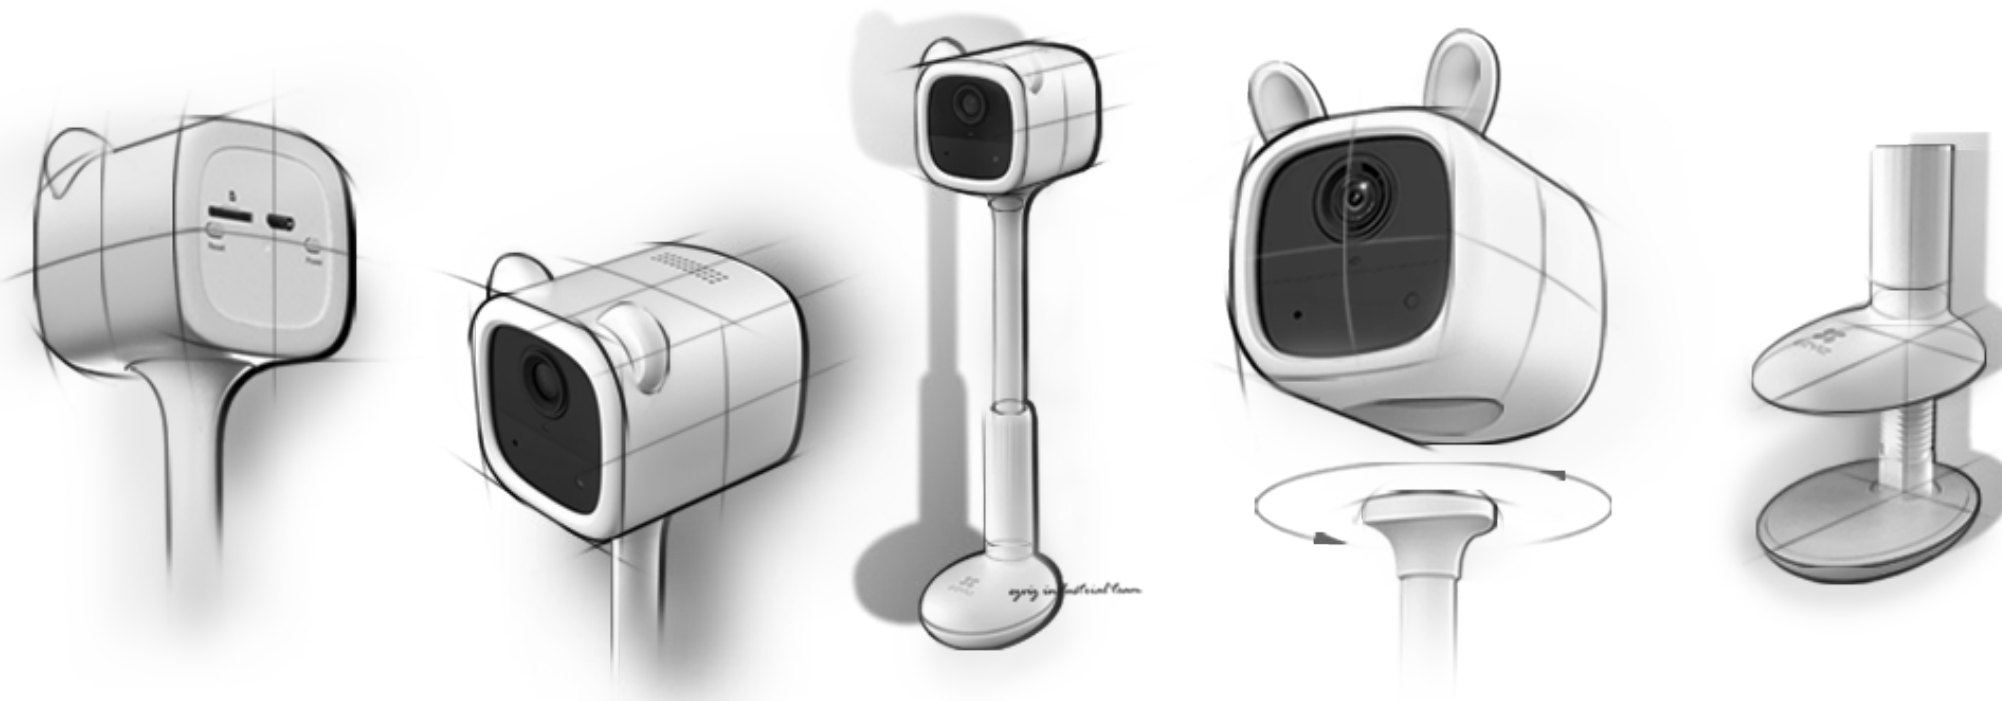

View From Anywhere
with 1080p FHD

Hear and Talk

Easy Setup

Smart Integration
with Google Assistant
& Amazon Alexa²

Supports MicroSD
Cards (Up to 256 GB) &
EZVIZ Cloud Storage³

Strict Data &
Privacy Protection

The baby monitor designed with love, for love

We understand how new parents want the best for their babies, so we do our best to provide the best. The Baby Monitor 1 has undergone countless designs and redesigns, as well as rigid lab testing before we finalize every little detail.

With non-toxic silicone with no sharp edges on the camera body, the Baby Monitor 1 is safe to use anywhere with little ones.

Zero wire, zero worry

With a 100% wire-free setup, the Baby Monitor 1 keeps curious tiny hands or walking toddlers away from dangerous cords.

You can easily clip the camera to the crib and adjust its bracket to find the best viewing angle to cover the crib.

Near the play area

When your baby is having some fun, you can put the camera on any table, and the Baby Monitor 1 will watch over the whole large area with its wide-angle lens.