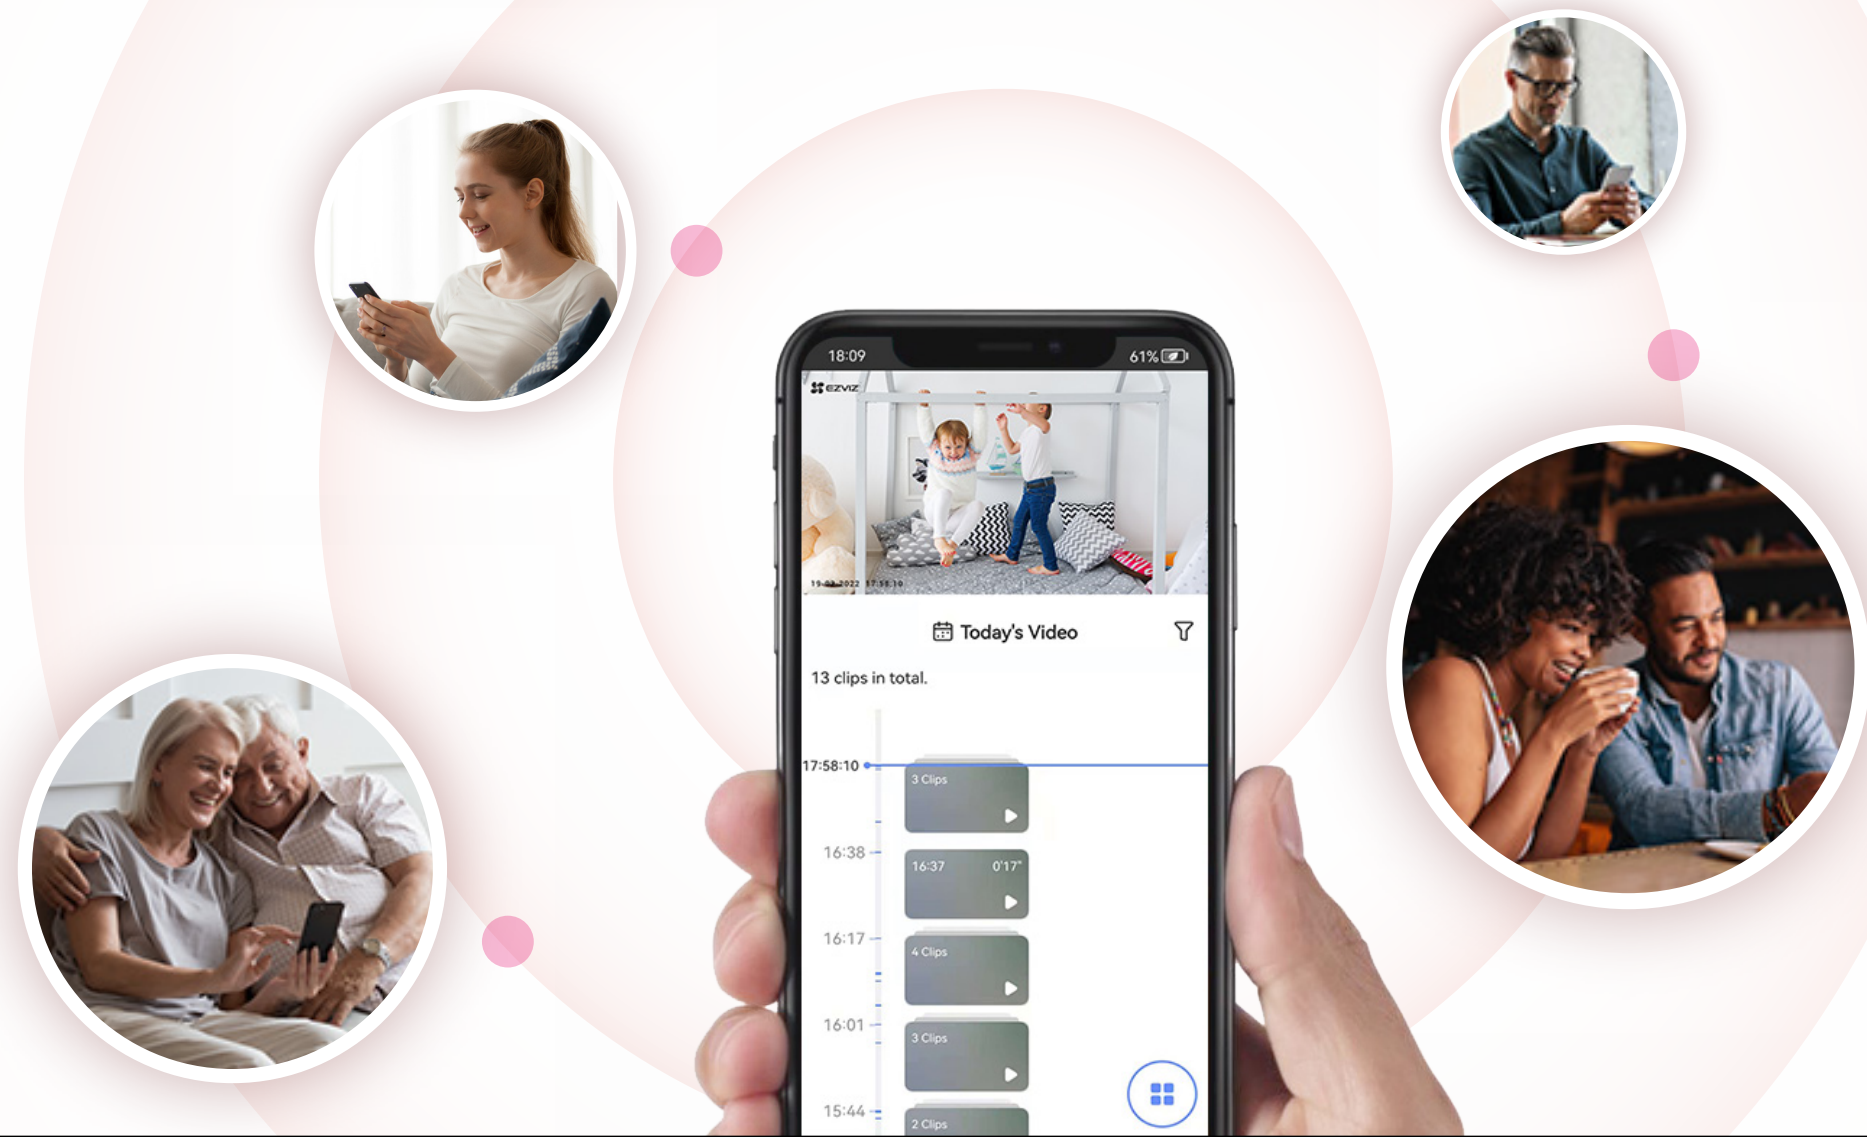

A visual baby diary made of precious moments

First words, first steps, every big smile... the Baby Monitor 1 ensures that you capture those unforgettable moments and store the memories safely³.

Supports MicroSD Card

Supports EZVIZ CloudPlay Storage

Additional useful features to relive the moments

Share within family accounts (Account verification required)

Multitask with the picture-in-picture mode

Look closely with up to 8x zoom

Video history with easy download