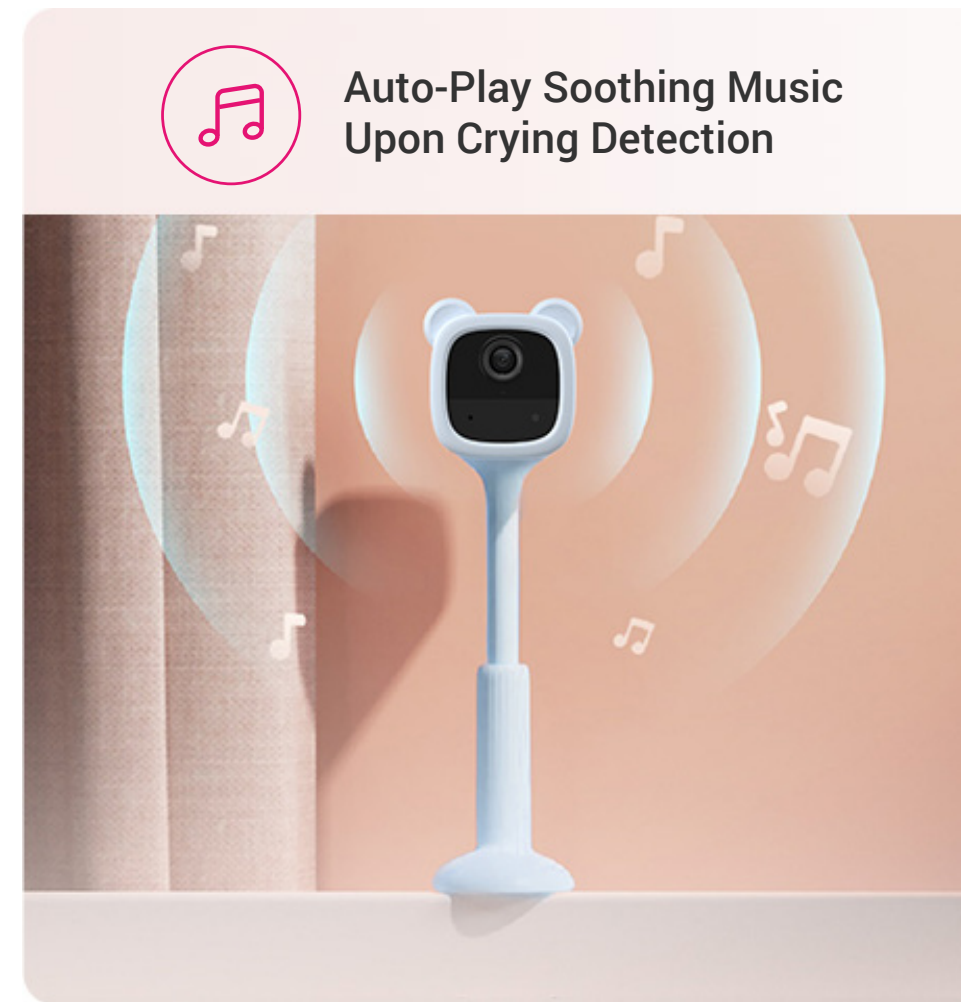

You can easily clip the camera to the crib and adjust its bracket to find the best viewing angle to cover the crib.

Near the play area

When your baby is having some fun, you can put the camera on any table, and the Baby Monitor 1 will watch over the whole large area with its wide-angle lens.

On family trips

When you need to spend some quality time in a vacation house or to stay over at the grandparents', the Baby Monitor 1 can easily go with you.

It gently guards every sweet dream

We know parents all have bedtime battles. That's why the Baby Monitor 1 was designed with great detail to protect those precious sleeping hours.

Zero visible infrared lights

The Baby Monitor 1 blends into the serene darkness, offering crystal clear night vision without upsetting baby's sleep with any red or flashing lights.

All-night battery¹

Though it's one of the smallest battery cameras in the market, the Baby Monitor 1 optimizes response time to detect your baby's activities and alert you – even while ensuring all-night operation.

Talk and comfort in an easier way

If you can't reach the baby right away, the Baby Monitor 1 can be helpful. Upon detection of a crying sound, the monitor can auto-play soothing music to help calm them down. Also, parents can talk to their baby through the camera just as if they were by the baby's side.