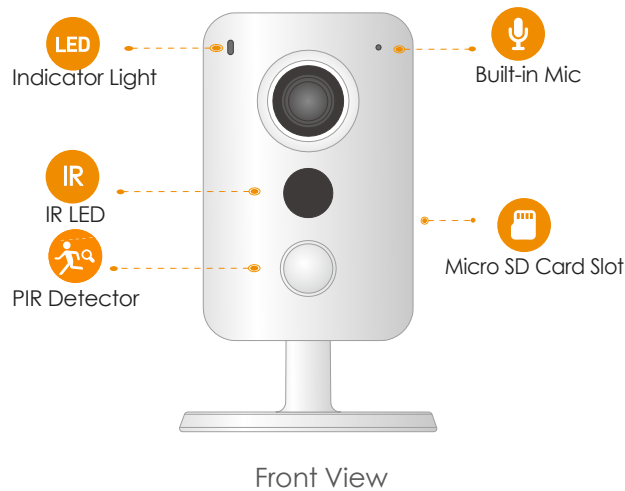

Cube PoE brings 1080P Full HD live monitoring, two-way audio lets you communicate with who is at the camera remotely. PIR detection automatically sends a notification to you immediately when it detects moving target, and digital input/output port allows you to connect detectors, sensors, beepers, etc.

PoE

Power over Ethernet

Stay close with what you care

With Cloud service, you will have access to what you care as long as Internet is available. You can record daily or motion videos on Cloud and playback anytime anywhere.

<http://www.imoulife.com>

Specifications

Camera

1/2.7" 2 Megapixel Progressive CMOS
2MP (1920 x 1080)
Night Vision: 10m(33ft) Distance
2.8mm Fixed Lens
Field of View : 105° (H), 57° (V), 125° (D)

Video & Audio

Auxiliary Interface

Micro SD Card Slot (up to 256GB)
Built-in Mic & Speaker
Alarm line in/out interface
Reset Button

General

DC 12V1A, PoE
Power Consumption:<3.6W
Working Environment:-10° C~+45° C, Less Than 95%RH
Dimensions: Φ78.5× 90.5× 127.8mm (Φ3.1 × 3.6 × 5 inch)
Weight: 310g (0.68lb)
CE, FCC