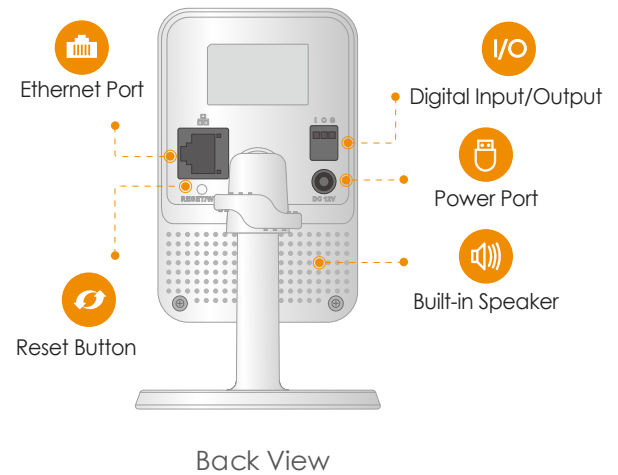

Cube PoE brings 1080P Full HD live monitoring, two-way audio lets you communicate with who is at the camera remotely. PIR detection automatically sends a notification to you immediately when it detects moving target, and digital input/output port allows you to connect detectors, sensors, beepers, etc.

PoE

Power over Ethernet

Stay close with what you care

With Cloud service, you will have access to what you care as long as Internet is available. You can record daily or motion videos on Cloud and playback anytime anywhere.

<http://www.imoulife.com>

Specifications

Camera

1/2.7" 2 Megapixel Progressive CMOS
2MP (1920 x 1080)
Night Vision: 10m(33ft) Distance
2.8mm Fixed Lens
Field of View : 105° (H), 57° (V), 125° (D)

Video & Audio