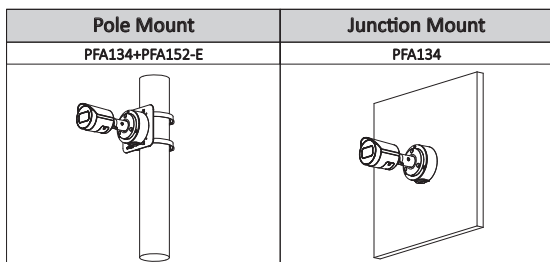

**Accessories**

**Optional:**

PFA134 Junction Box

PFA152-E Pole Mount

PFM321D DC12V1A Power Adapter

LR1002-1ET/1EC Single-port Long Reach Ethernet over Coax Extender

PFM900-E Integrated Mount Tester

PFM114 TLC SD Card