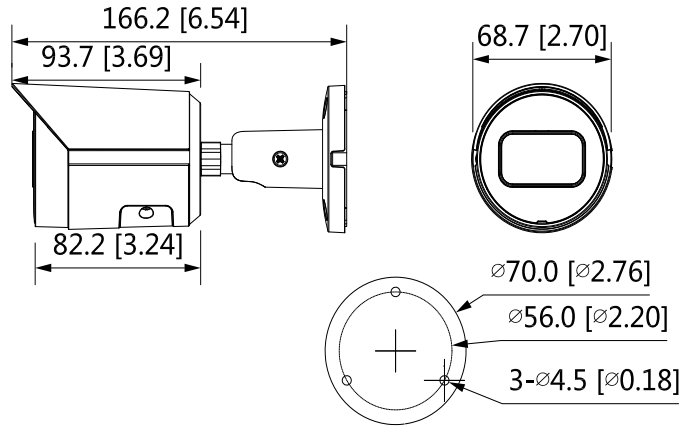

Storage Temperature	-40°C to +60°C (-40°F to +140°F)
Protection Grade	IP67
Structure	
Casing	Metal
Dimensions	166.2 mm × Ø70 mm (6.54" × Ø2.76")
Net Weight	0.48 kg (1.1 lb)
Gross Weight	0.57 kg (1.3 lb)

Dimensions (mm[inch])