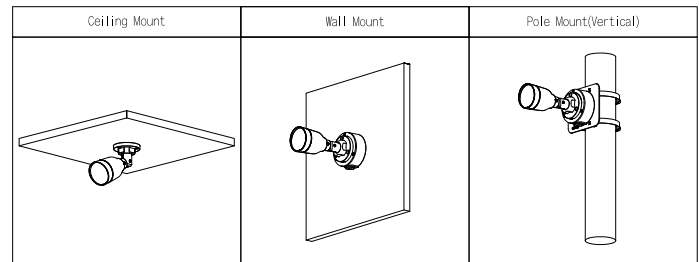

Environment

Operating Temperature	-40 °C to +60 °C (-40 °F to 140 °F)
Operating Humidity	≤ 95%
Storage Temperature	-40 °C to +60 °C (-40 °F to 140 °F)
Protection	IP67

Structure

Casing	Metal + plastic
Product Dimensions	162.6 mm × 70 mm × 70 mm (6.40" × 2.76" × 2.76") (L × W × H)
Net Weight	0.22 kg (0.49 lb)
Gross Weight	0.34 kg (0.75 lb)

Ordering Information

Type	Model	Description
2 MP Camera	DH-IPC-HFW1239S1-LED-S4	2 MP Entry Full-color Fixed-focal Bullet Network Camera
Accessories (Optional)	PFA134	Junction Mount Bracket
	PFA134+PFA152-E	Pole Mount Bracket
	PFM321D	12 VDC 1A Power Adapter
	LR1002-1ET/1EC	Single-port Long Reach Ethernet over Coax Extender
	PFM900-E	Integrated Mount Tester

Accessories

Optional :

LR1002-1ET/1EC
Single-port Long
Reach Ethernet over
Coax Extender