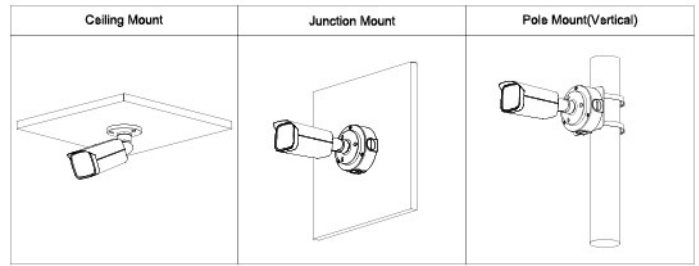

Dimensions (mm[inch])

Ordering Information

Type	Model	Description
2MP Camera	DH-IPC-HFW1230T-ZS-S5	2MP Entry IR Vari-focal Dome Network Camera
Accessories (Optional)	PFA130-E	Junction Mount Bracket
	PFA130-E+PFA152-E	Pole Mount Bracket
	PFM321D	12V DC 1A Power Adapter
	LR1002-1ET/1EC	Single-port Long Reach Ethernet over Coax Extender
	PFM900-E	Integrated Mount Tester
	PFM114	TLC SD Card