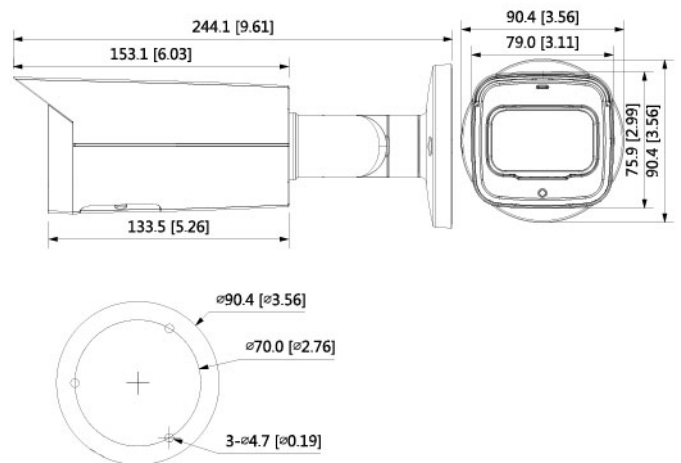

Environment

Operating Temperature	-30 °C to +60 °C (-22 °F to 140 °F)
Operating Humidity	≤95%
Storage Temperature	NA
Protection	IP67
Storage Conditions	-40°C to +60°C (-40°F to +140°F)

Structure

Casing	Metal
Product Dimensions	244.1 mm × Ø90.4 mm (9.61" × Ø3.56")
Net Weight	0.86 kg (1.90 lb)
Gross Weight	1.12 kg (2.47 lb)

Dimensions (mm[inch])

Ordering Information

Type	Model	Description
2MP Camera	DH-IPC-HFW1230T-ZS-S5	2MP Entry IR Vari-focal Dome Network Camera
Accessories (Optional)	PFA130-E	Junction Mount Bracket
	PFA130-E+PFA152-E	Pole Mount Bracket
	PFM321D	12V DC 1A Power Adapter
	LR1002-1ET/1EC	Single-port Long Reach Ethernet over Coax Extender
	PFM900-E	Integrated Mount Tester
	PFM114	TLC SD Card