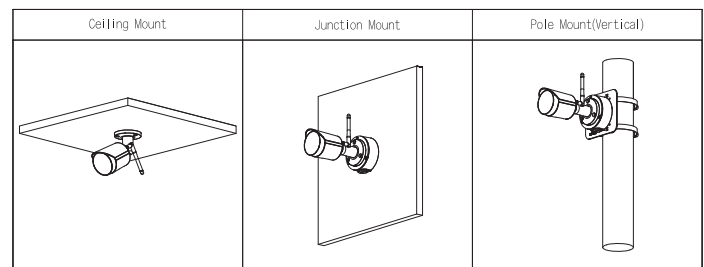

Power

Power Supply	12 VDC
Power Consumption	Basic: 2 W (12 VDC) Max. (H.265+IR intensity): 4.1 W (12 VDC)

Environment

Operating Temperature	-40 °C to +60 °C (-40 °F to +140 °F)
Operating Humidity	≤95%
Storage Temperature	-30 °C to +70 °C (-22 °F to +158 °F)
Protection	IP67

Structure

Casing	Metal
Product Dimensions	166.2 mm × 70.0 mm × 128.6 mm (6.53" × 2.76" × 5.06")
Net Weight	477.9 g (1.05 lb)
Gross Weight	696.5 g (1.50 lb)

Ordering Information

Type	Model	Description
2MP Camera	DH-IPC-HFW1230DSP-SAW-0280B	2MP IR Fixed-focal Wi-Fi Bullet Network Camera
	DH-IPC-HFW1230DSP-SAW-0360B	2MP IR Fixed-focal Wi-Fi Bullet Network Camera
	DH-IPC-HFW1230DSN-SAW-0280B	2MP IR Fixed-focal Wi-Fi Bullet Network Camera
	DH-IPC-HFW1230DSN-SAW-0360B	2MP IR Fixed-focal Wi-Fi Bullet Network Camera
Accessories	NBS05C120050VE	12V DC/0.5A Power Adapter
	PFA134	Junction Box
	PFA152-E	Pole Mount
	PFM900-E	Integrated Mount Tester
	TF-P100	MicroSD Memory Card

Accessories

Included:

Optional:

TF-P100
MicroSD
Memory Card