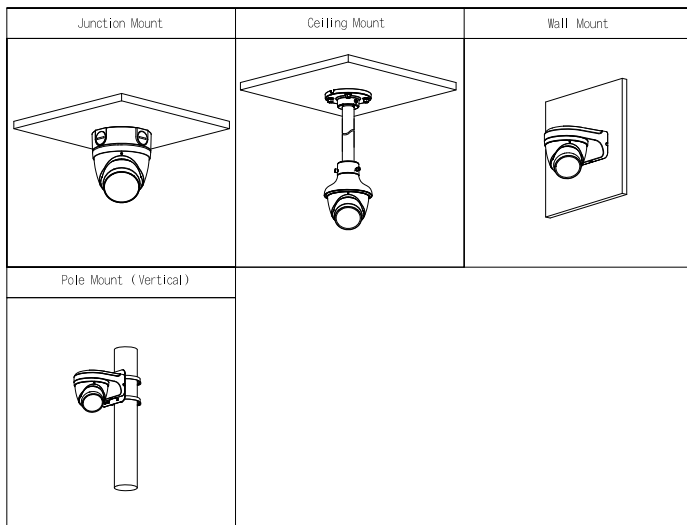

Dimensions (mm[inch])