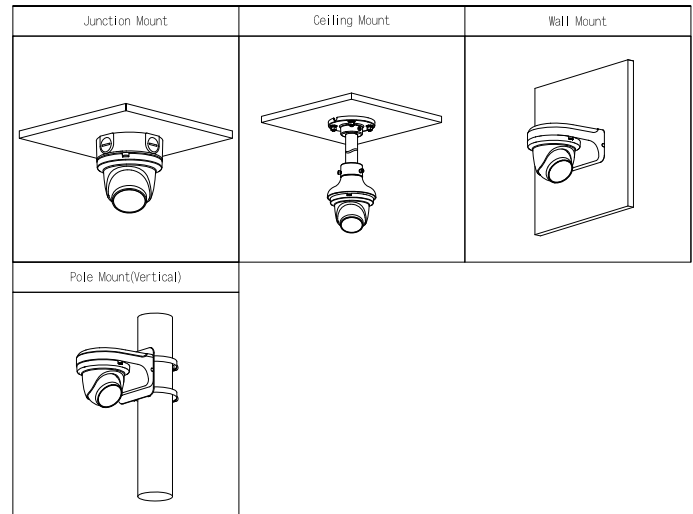

Certification

Certifications	CE-LVD: EN62368-1; CE-EMC: Electromagnetic Compatibility Directive 2014/30/EU; FCC: 47 CFR FCC Part 15, Subpart B; UL/CUL: UL62368-1 & CAN/CSA C22.2 No. 62368-1-14

Power

Power Supply	12 VDC/PoE (802.3af)
Power Consumption	Basic: 2.1 W (12 VDC); 2.5 W (PoE) Max. (H.265 + intelligence on + WDR + warm light): 4.4 W (12 VDC); 5.2 W (PoE)

Environment

Operating Temperature	-40 °C to +60 °C (-40 °F to +140 °F)
Operating Humidity	≤95%
Storage Temperature	-40 °C to +60 °C (-40 °F to +140 °F)
Protection	IP67

Structure

Casing Material	Inner core: Metal; Cover: Metal; Decoration ring: Plastic
Product Dimensions	99.1 mm × Φ121.9 mm (3.90" × Φ4.80")
Net Weight	0.46 kg (1.01 lb)
Gross Weight	0.65 kg (1.43 lb)

Ordering Information

Type	Model	Description
4MP camera	DH-IPC-HDW2449TM-S-IL	4MP Smart Dual Light Fixed-focal Eyeball WizSense Network Camera
Accessories (Optional)	PFA130-E	Junction Box
	PFB205W-E	Wall Mount Bracket
	PFA152-E	Pole Mount Bracket
	PFA109	Mount Adapter
	PFB220C	Ceiling Mount Bracket
	PFM321D	12 VDC 1A Power Adapter
	PFM900-E	Integrated Mount Tester
	TF-P100	MicroSD Memory Card

Accessories

Optional: