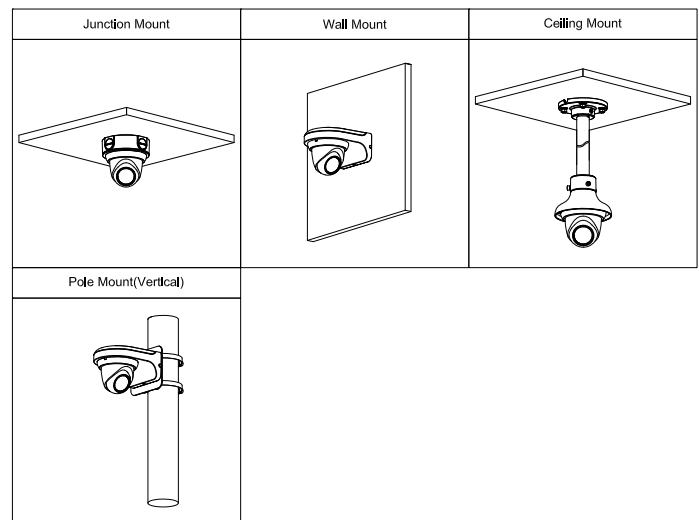

Entry Series | DH-IPC-HDW1431S-S4

Power Consumption	< 4.9W
Environment	
Operating Conditions	-40°C to +55°C (-40°F to +131°F) /less than≤95%
Storage Conditions	-40°C to +60°C (-40°F to +140°F)
Protection	IP67
Structure	
Casing	Inner core:metal; cover:plastic
Dimensions	84.9 mm × Φ108 mm (3.3" × Φ4.3")
Net Weight	0.27 kg (0.6 lb)
Gross Weight	0.40 kg (0.9 lb)

Ordering Information		
Type	Part Number	Description
4MP Camera	DH-IPC-HDW1431SP-S4	4MP Entry IR Fixed-focal Eyeball Network Camera,PAL
	DH-IPC-HDW1431SN-S4	4MP Entry IR Fixed-focal Eyeball Network Camera,NTSC
Accessories (optional)	PFA130-E	Junction Box
	PFB203W	Wall Mount
	PFA106	Mount Adapter
	PFB220C	Ceiling Mount
	PFA152-E	Pole Mount
	PFM321D	12V DC 1A Power Adapter
	LR1002-1ET/1EC	Single-port Long Reach Ethernet over Coax Extender
	PFM900-E	Integrated Mount Tester

Accessories

Optional:

LR1002-1ET/1EC
Single-port Long Reach Ethernet over Coax Extender

PFM900-E
Integrated Mount Tester