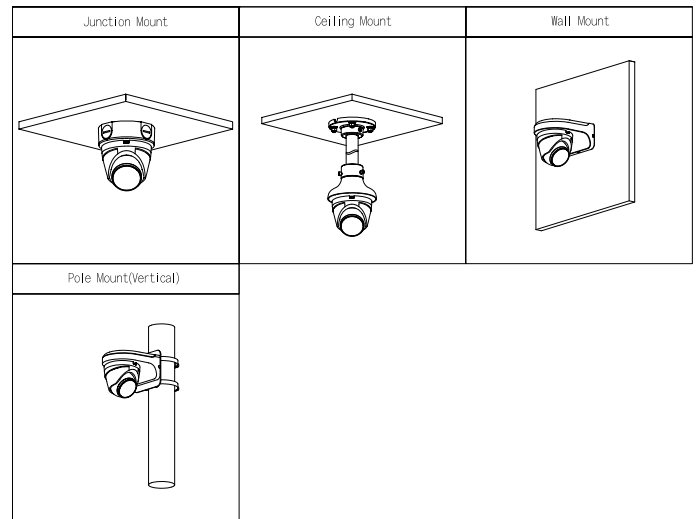

Certification

Certifications	CE-LVD: EN62368-1 CE-EMC: Electromagnetic Compatibility Directive 2014/30/EU

Power

Power Supply	12 VDC/PoE (802.3af)
Power Consumption	Basic: 1.8 W (12 VDC); 2.3 W (PoE) Max. (H.265 + intelligence on+ WDR + illuminator intensity): 4.5 W (12 VDC); 5.6 W (PoE)

Environment

Operating Temperature	-40 °C to +60 °C (-40 °F to +140 °F)
Operating Humidity	≤95%
Storage Temperature	-40 °C to +60 °C (-40 °F to +140 °F)
Storage Humidity	≤95%
Protection	IP67

Structure

Casing Material	Inner core: Metal+plastic Cover: Plastic
Product Dimensions	100.9 mm × Φ109.9 mm (3.97" × Φ4.33")
Net Weight	0.33 kg (0.73 lb)
Gross Weight	0.45 kg (0.99 lb)

Ordering Information

Type	Model	Description
2MP Camera	DH-IPC-HDW1239V-A-IL	2MP Entry Smart Dual Light Fixed-focal Eyeball Network Camera
Accessories (Optional)	PFA13G	Junction Box
	PFB205W-E	Wall Mount Bracket
	PFA152-E	Pole Mount Bracket
	PFA109	Mount Adapter
	PFB220C	Ceiling Mount Bracket
	PFM321D	12 VDC 1A Power Adapter
	PFM900-E	Integrated Mount Tester

Accessories

Optional: