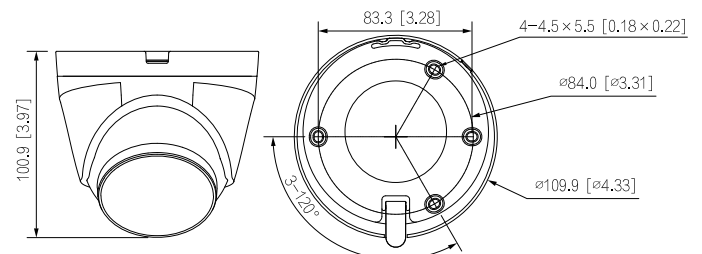

Dimensions (mm[inch])