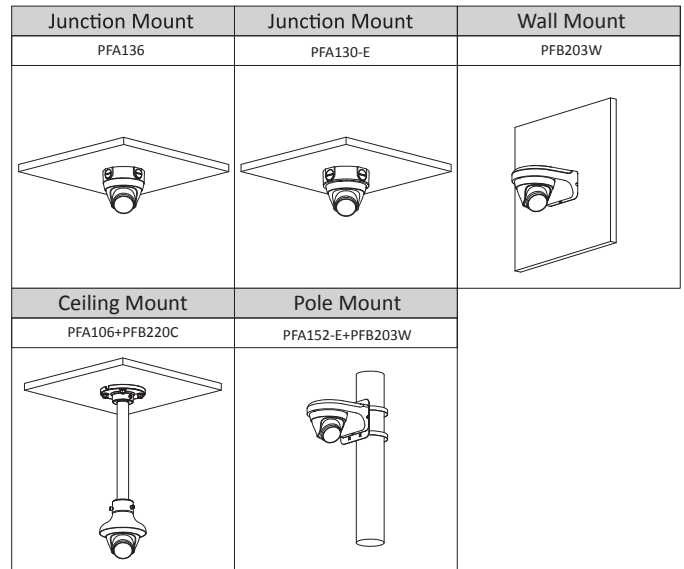

Ordering Information		
Type	Part Number	Description
2MP Camera	DH-IPC-HDW1239T1-LEDP-S5	2MP Lite Full-colour Fixed-focal Eyeball Network Camera, PAL
	DH-IPC-HDW1239T1-LEDN-S5	2MP Lite Full-colour Fixed-focal Eyeball Network Camera, NTSC
Accessories (optional)	PFA136	Junction Box
	PFA130-E	Junction Box
	PFB203W	Wall Mount
	PFA106	Mount Adapter
	PFB220C	Celling Mount
	PFA152-E	Pole Mount
	PFM321D	DC12V1A Power Adapter
	LR1002-1ET/1EC	Single-port Long Reach Ethernet over Coax Extender
	PFM900-E	Integrated Mount Tester