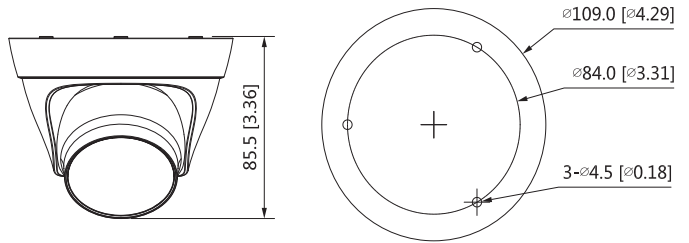

Dimensions (mm[inch])

Accessories

Optional: