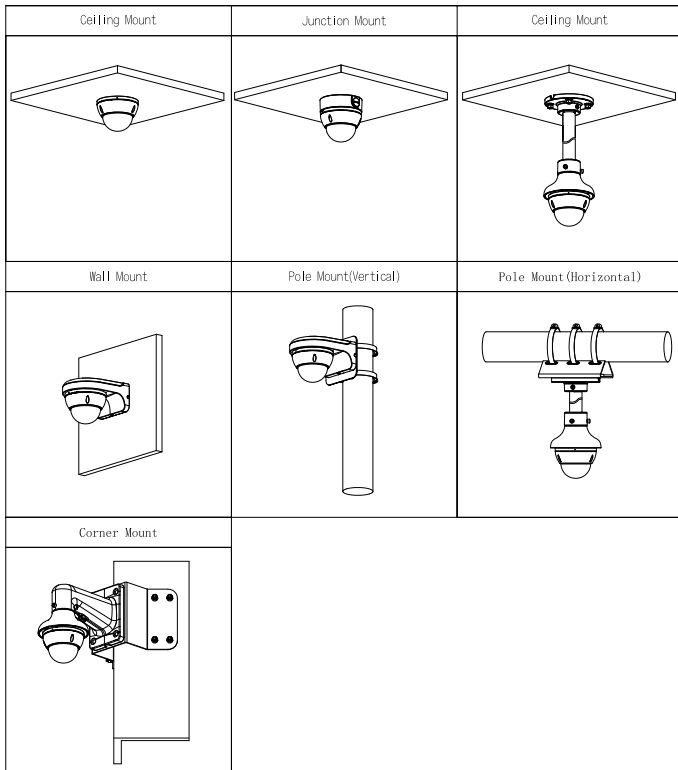

Dimensions (mm[inch])