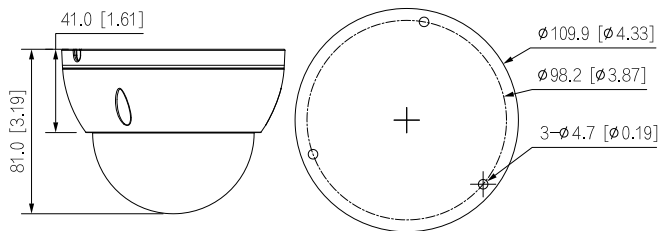

Dimensions (mm[inch])