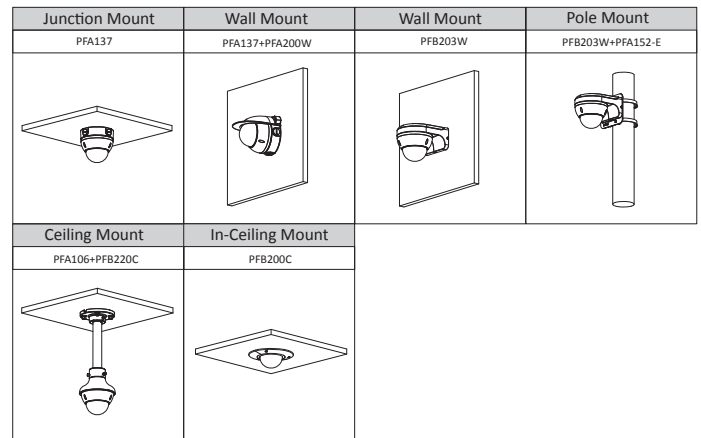

Structure

Casing	Metal
Dimensions	Φ122 mm × 88.9 mm (Φ4.80" × 3.50")
Net Weight	0.47 kg (1.04 lb)
Gross Weight	0.63 kg (1.39 lb)

Ordering Information

Type	Part Number	Description
4MP Camera	DH-IPC-HDBW2431RP-ZS-S2	4MP WDR IR Dome Network Camera,PAL
	DH-IPC-HDBW2431RN-ZS-S2	4MP WDR IR Dome Network Camera,NTSC
Accessories (optional)	PFA137	Junction Box
	PFB203W	Wall Mount
	PFA152-E	Pole Mount
	PFA200W	Rain Shade
	PFA106	Mount Adapter
	PFB220C	Ceiling Mount
	PFB200C	In-Ceiling Mount
	PFM321D	DC12V1A Power Adapter
	LR1002-1ET/1EC	Single-port Long Reach Ethernet over Coax Extender
	PFM900-E	Integrated Mount Tester
	PFM114	TLC SD Card