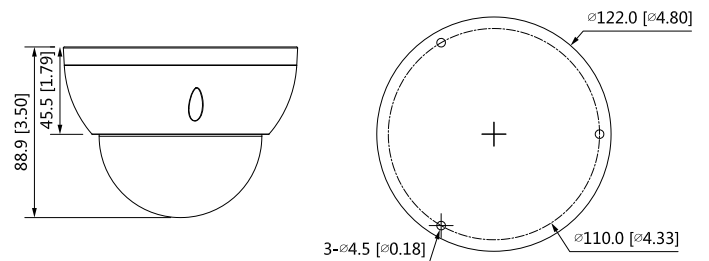

Dimensions (mm[inch])

Accessories

Optional:

PFB220C
Ceiling Mount