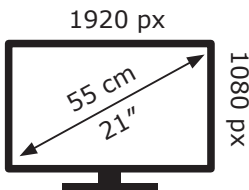

ENERG

IIYAMA CORPORATION

XU2293HSU-B6

15 kWh/1000h