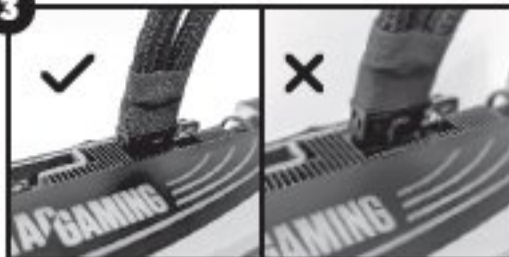

GPU POWER CONNECTOR INSTALLATION

1

Align the bundled multi 8-pin-to-12VHPWR cable to the power socket on the GPU

2

Insert the bundled multi 8-pin-to-12VHPWR cable to the power socket on the GPU

3

Confirm that the bundled multi 8-pin-to-12VHPWR cable is fully seated into the GPU power socket