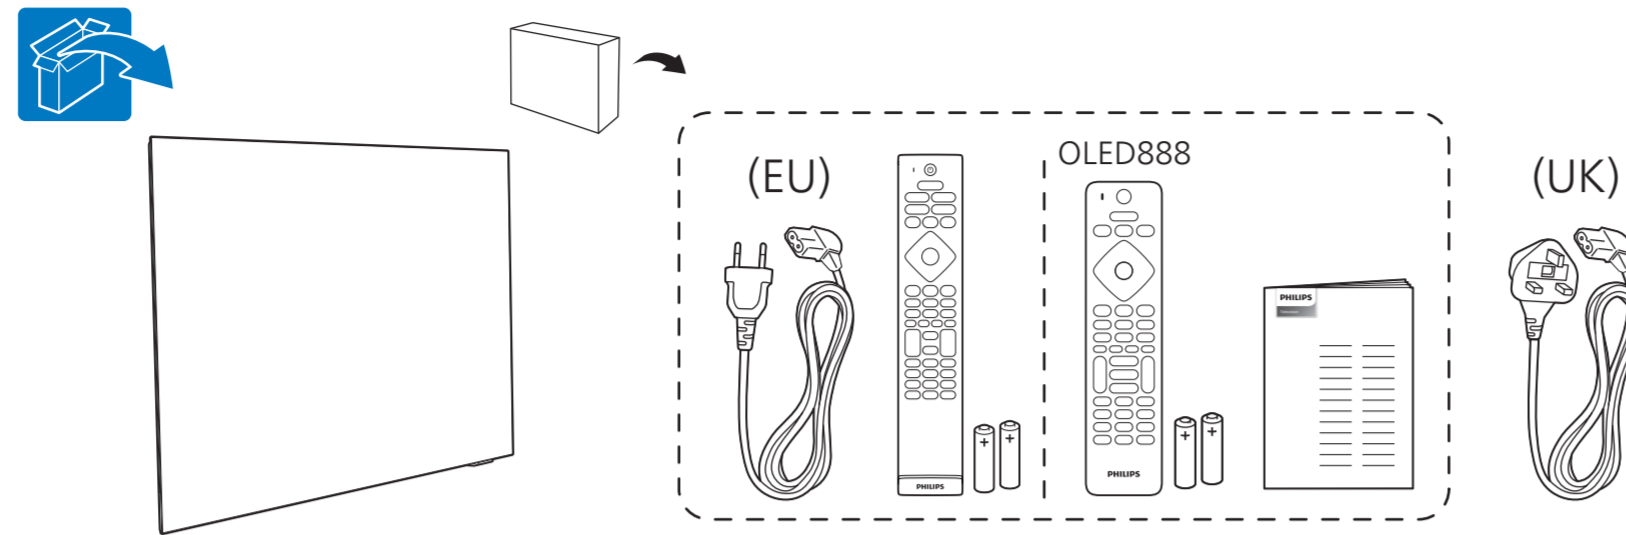

X41G48SV81316A

Register to find out more and get support
www.philips.com/TVsupport