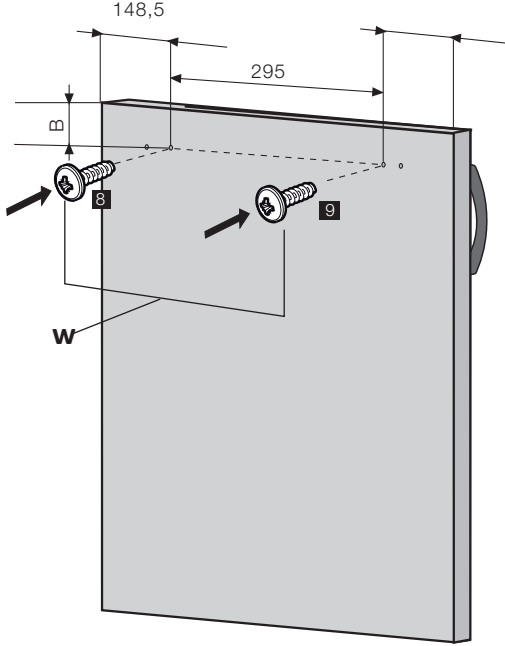

Top view E = 1,5 mm is recommended.

Üst görünüş E = 1,5 mm tavsiye edilir.

Ansicht von oben E = 1,5 mm empfohlen

Ön görünüş

Front view

Ansicht von vorne

Not:

1. Bu ölçüler ürün kapısı sağdan menteşeli durum için geçerlidir.
2. Kapı açma yönü değiştirildiğinde bu sayfanın ayna görüntüsü dikkate alınmalıdır.

Note:

1. These dimensions are valid for products, which are hinged on right hand side.
2. When door opening direction is reversed, mirror image of this instruction should be considered. That is, dimensions should be considered for opposite sides.

Hinweis:

1. Diese Abmessungen gelten für Produkte mit dem Scharnier auf der rechten Seite.
2. Bei umgekehrtem Türanschlag sollten die Schritte entsprechend spiegelverkehrt ausgeführt werden. Auch die Anmessungen sollten folglich auf die jeweils andere Seite übertragen werden.