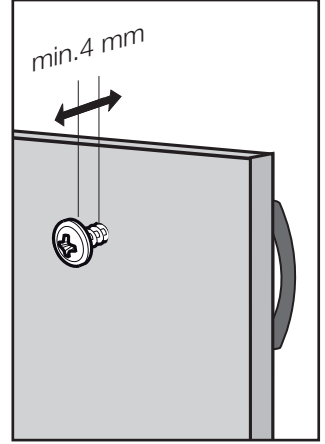

Top view E = 1,5 mm is recommended.

Üst görünüş E = 1,5 mm tavsiye edilir.

Ansicht von oben E = 1,5 mm empfohlen

Ön görünüş

Front view

Ansicht von vorne

Not:

1. Bu ölçüler ürün kapısı sağdan menteşeli durum için geçerlidir.
2. Kapı açma yönü değiştirildiğinde bu sayfanın ayna görüntüsü dikkate alınmalıdır.

Note:

1. These dimensions are valid for products, which are hinged on right hand side.
2. When door opening direction is reversed, mirror image of this instruction should be considered. That is, dimensions should be considered for opposite sides.

Hinweis:

1. Diese Abmessungen gelten für Produkte mit dem Scharnier auf der rechten Seite.
2. Bei umgekehrtem Türanschlag sollten die Schritte entsprechend spiegelverkehrt ausgeführt werden. Auch die Anmessungen sollten folglich auf die jeweils andere Seite übertragen werden.