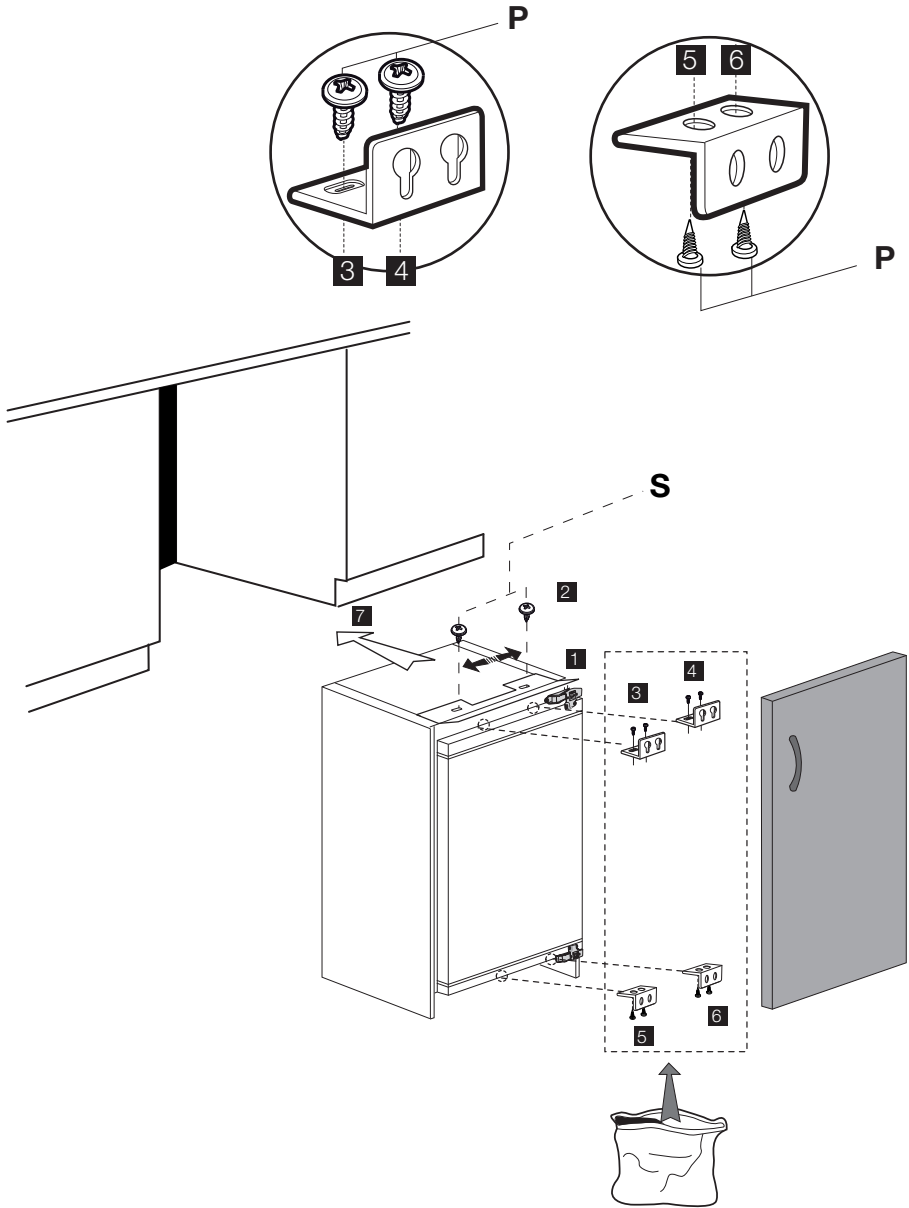

A (mm)	820 - 870 mm
C (mm)	100 - 150 mm

Note

- 1) Height of the product can be adjusted by the help of adjustable feet (front and back) to fit the furniture niche height (B).
- 2) Do not operate this appliance until it has been installed in the furniture.

Not: 2 numara ile gösterilen montaj adımında üst bağlantı plastiğini kaydırabilmek için bağlantının yapıldığı vidaları tam sıkmayınız.

Note: Installation step for 2, screws for connecting top plastic rpart should not be screwed very hard, because of moving the plastic part easily left or right side.

Hinweis: Installationsschritt 2: Die Schrauben zum Fixieren des Kunststoffteils sollten nicht zu fest angezogen werden, da sich das Kunststoffteil ansonsten nach links oder rechts verschieben kann.

Top view E = 1,5 mm is recommended.

Note:

1. These dimensions are valid for products, which are hinged on right hand side.
2. When door opening direction is reversed, mirror image of this instruction should be considered. That is, dimensions should be considered for opposite sides.