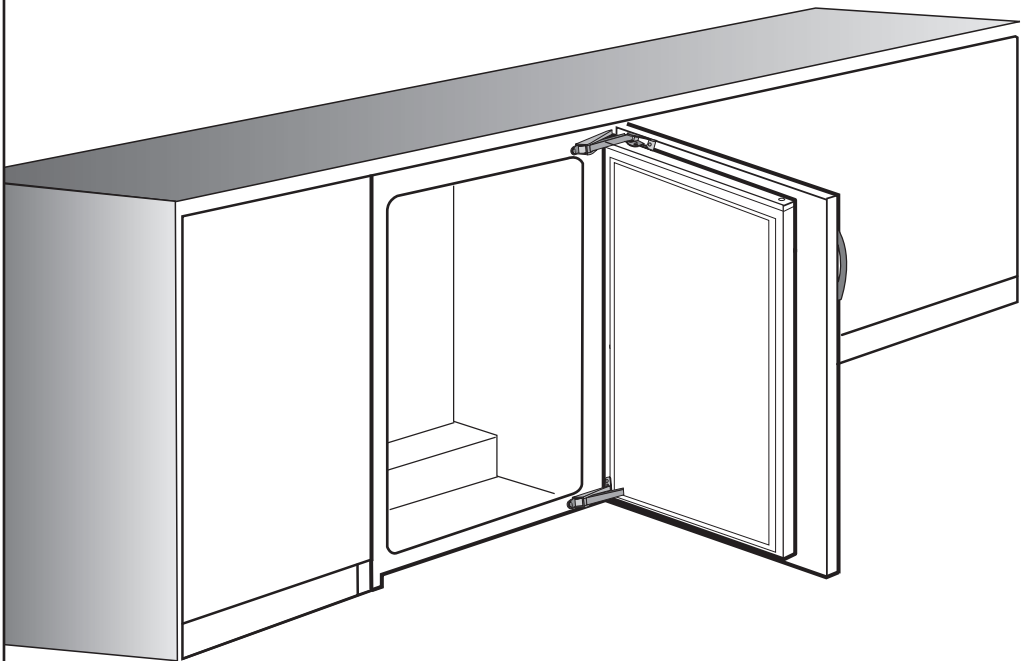

tr
en
de
fr
nl
da
es
pt
sv
fi
no
el

Montaj Talimatları
Installation instructions
Hinweise zur Installation und zum Aufstellungsort
Instructions d'installation
Aanwijzingen voor de installatie
Installation
Instrucciones de instalación
Instruções de instalação
Installationsanvisningar
Asennusohjeet
Installasjon
Οδηγίες εγκατάστασης