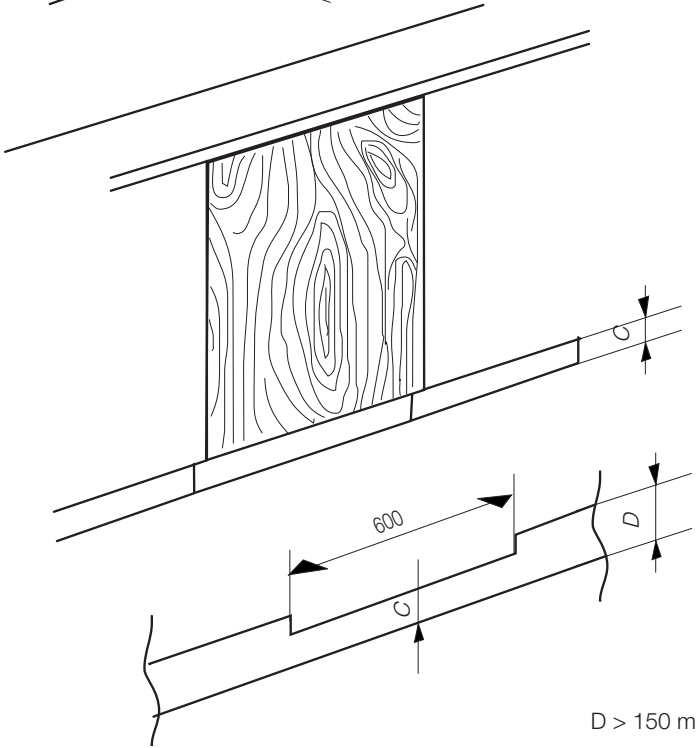

A (mm)	820 - 870 mm
C (mm)	100 - 150 mm

Note

- 1) Height of the product can be adjusted by the help of adjustable feet (front and back) to fit the furniture niche height (B).
- 2) Do not operate this appliance until it has been installed in the furniture.

Not: 2 numara ile gösterilen montaj adımında üst bağlantı plastiğini kaydırabilmek için bağlantının yapıldığı vidaları tam sıkmayınız.

Note: Installation step for 2, screws for connecting top plastic rpart should not be screwed very hard, because of moving the plastic part easily left or right side.

Hinweis: Installationsschritt 2: Die Schrauben zum Fixieren des Kunststoffteils sollten nicht zu fest angezogen werden, da sich das Kunststoffteil ansonsten nach links oder rechts verschieben kann.

Top view E = 1,5 mm is recommended.