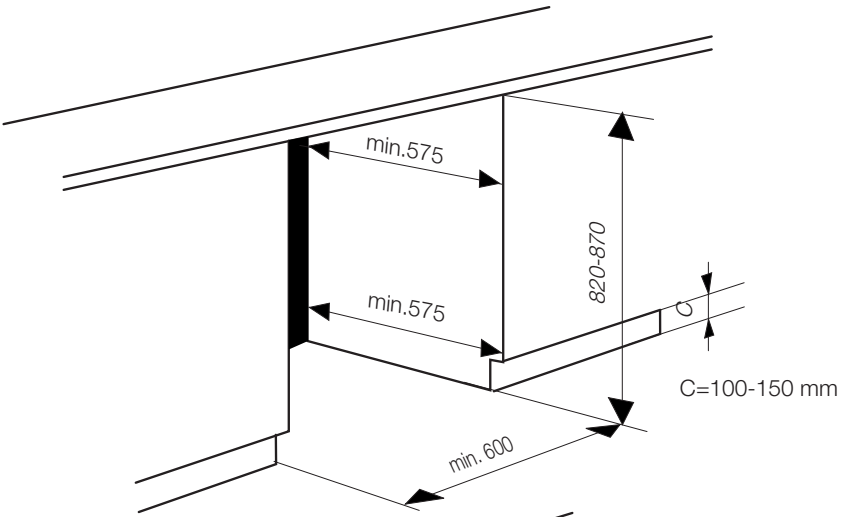

A (mm)	820 - 870 mm
C (mm)	100 - 150 mm

Note

- 1) Height of the product can be adjusted by the help of adjustable feet (front and back) to fit the furniture niche height (B).
- 2) Do not operate this appliance until it has been installed in the furniture.

Hinweis: Installationsschritt 2: Die Schrauben zum Fixieren des Kunststoffteils sollten nicht zu fest angezogen werden, da sich das Kunststoffteil ansonsten nach links oder rechts verschieben kann.

Top view E = 1,5 mm is recommended.

Note:

1. These dimensions are valid for products, which are hinged on right hand side.
2. When door opening direction is reversed, mirror image of this instruction should be considered. That is, dimensions should be considered for opposite sides.