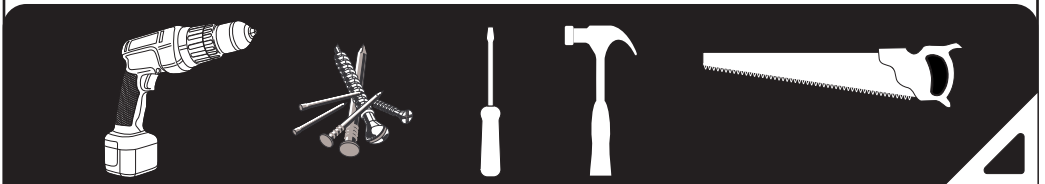

tr
en
de
fr
nl
da
es
pt
sv
fi
no
el

Montaj Talimatları
Installation instructions
Hinweise zur Installation und zum Aufstellungsort
Instructions d'installation
Aanwijzingen voor de installatie
Installation
Instrucciones de instalación
Instruções de instalação
Installationsanvisningar
Asennusohjeet
Installasjon
Οδηγίες εγκατάστασης