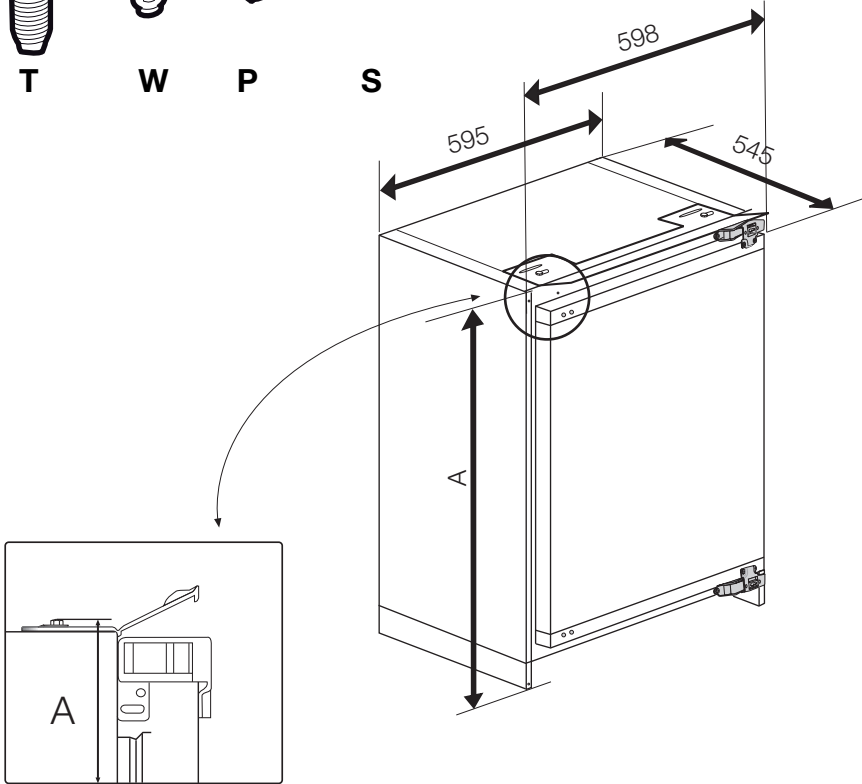

A (mm)	820 - 870 mm
C (mm)	100 - 150 mm

Note

- 1) Height of the product can be adjusted by the help of adjustable feet (front and back) to fit the furniture niche height (B).
- 2) Do not operate this appliance until it has been installed in the furniture.

Not: 2 numara ile gösterilen montaj adımında üst bağlantı plastiğini kaydırabilmek için bağlantının yapıldığı vidaları tam sıkmayınız.

Note: Installation step for 2, screws for connecting top plastic rpart should not be screwed very hard, because of moving the plastic part easily left or right side.

Hinweis: Installationsschritt 2: Die Schrauben zum Fixieren des Kunststoffteils sollten nicht zu fest angezogen werden, da sich das Kunststoffteil ansonsten nach links oder rechts verschieben kann.

Top view E = 1,5 mm is recommended.