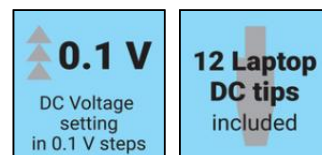

Powerbank 30000 AlwaysOn DC+PD

Artikl br.:

420-88

EAN: