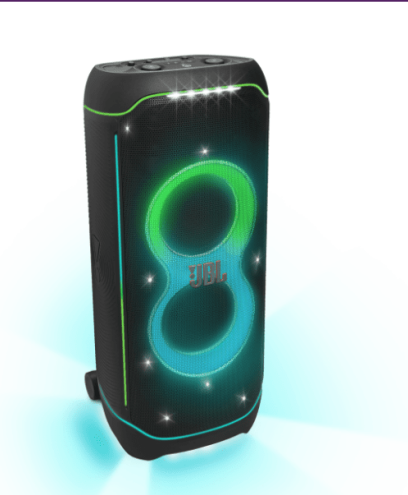

Tehnoteka je online destinacija za upoređivanje cena i karakteristika bele tehnike, potrošačke elektronike i IT uređaja kod trgovinskih lanaca i internet prodavnica u Srbiji. Naša stranica vam omogućava da istražite najnovije informacije, detaljne karakteristike i konkurentne cene proizvoda.

Posetite nas i uživajte u ekskluzivnom iskustvu pametne kupovine klikom na link:

<https://tehnoteka.rs/p/jbl-partybox-zvucnik-ultimate-akcija-cena/>