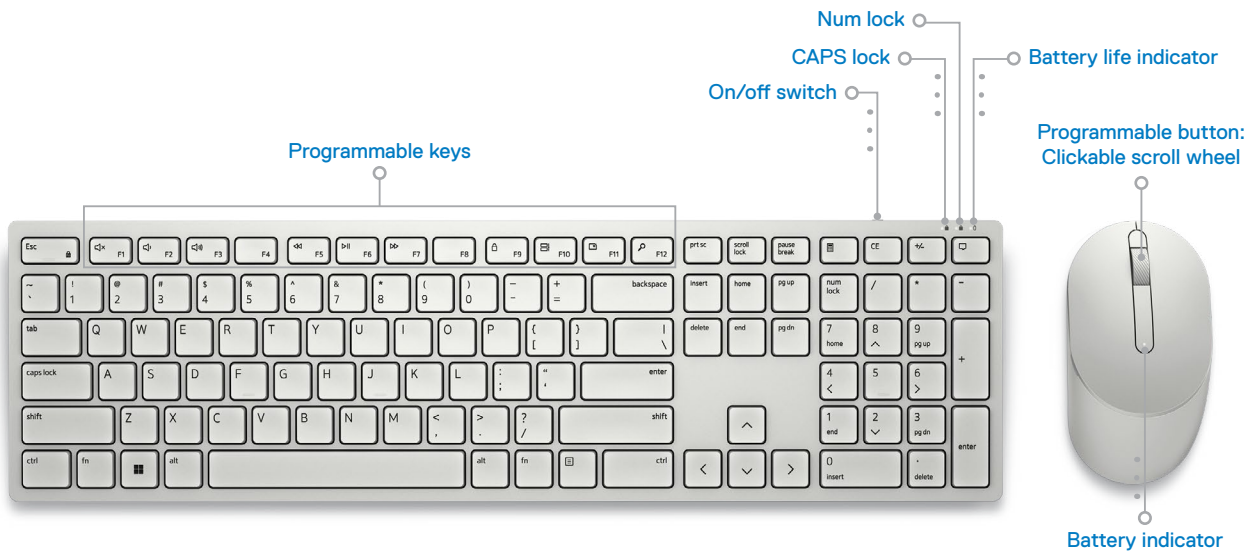

DELL PRO WIRELESS KEYBOARD AND MOUSE

KM5221W

Productivity at your fingertips

Combining a discreetly powerful keyboard with an expertly designed mouse, the Dell Pro Wireless Keyboard and Mouse combo enhances your productivity. Powered by one of the industry's leading battery lives of up to 36 months¹, this combo is built to last.

• • •
Tested and certified to work seamlessly with Dell systems

• • •
Easy to use with either hand

• • •
128-bit AES (Advanced Encryption Standard) encryption on keyboard helps protect your data transmission across your PCs and devices, providing you with a secure connection while typing.

• • •
Advanced Exchange Service gets you a replacement combo shipped the next business day should your existing one become faulty within the 3-year warranty period.²

¹ Based on Dell analysis of battery life usage model calculations, Nov. 2020. Results vary depending on use, operating conditions and other factors.

² Replacement part/unit dispatched, if needed, following completion of phone/online diagnosis. Fee charged for failure to return defective unit. Availability varies.