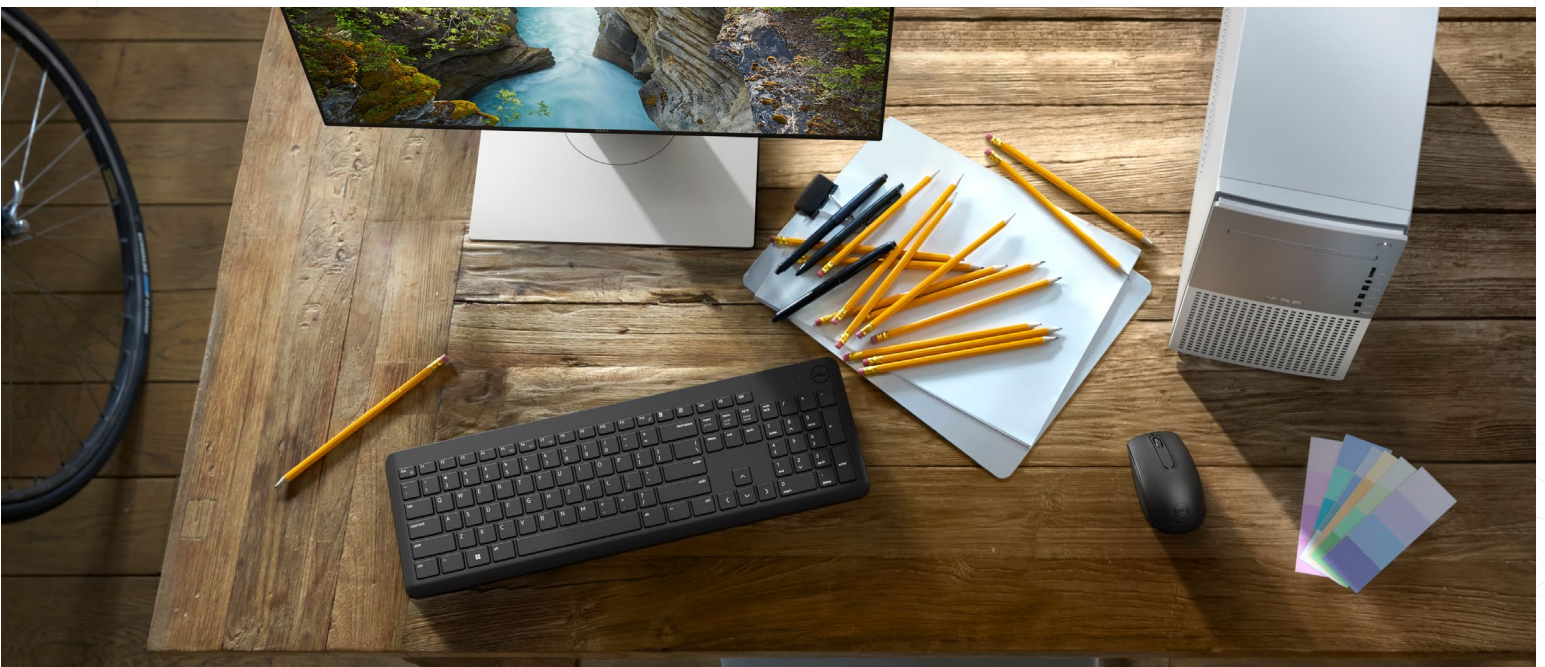

Stay productive everyday
with a reliable wireless combo
that's been built to last.

KM3322W

Essential Productivity

Full-sized, the keyboard comes with a number pad and dedicated multimedia keys for convenient number input and multimedia controls. The 1000 DPI mouse with scroll wheel allows you to navigate with ease.

The keyboard is spill resistant and can withstand accidental splashes and spills. It's anti-fading keys ensure that the letters and numbers on your keyboard remain intact over time. The tilt legs on your keyboard give you the flexibility to adjust to your most comfortable typing position.