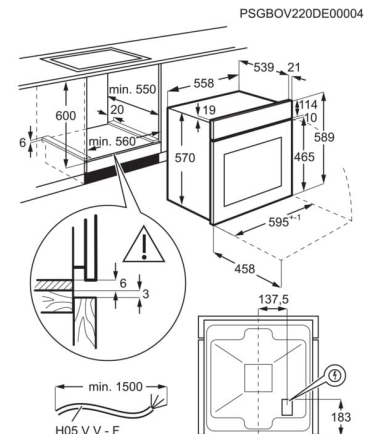

Roštilj za zlatne rezultate

Roštilj će vam više nego ikad dati sve od sebe – od hrskave slanine do topljene mocarele. Savršen je za pileća krilca ili sir koji vam se topi u ustima.

Specifikacije

Installation	BI	Noise power in dB(A) - Top Oven.	49
Connectivity	Nema	Volume usable, l	65
Main colour	Stainless steel with antifingerprint	Largest surface area cm ² - Top Oven	1130
Oven control type	Pop in / Pop out flat with sungrind caps	Required fuse (A)	13
Cooking	Fan + Ring	Voltage	220-240
Trays type - Top Oven	1 Cake tray black enamel, 1 Dripping pan black enamel	Type of plug	Schuko
Grids type - Top Oven	1 Wire shelf chromed	Cord length external	1.1
Runners - Top Oven	Grid Runners	Weight net cleaner and accessories no packaging	29.3
Total electricity loading (W)	2090	Height total	590
Max power grill - Top Oven	2090	Width mm	594
Bottom element power - Top Oven	1000	Depth mm	560
Top element power - Top Oven	800	Built in height mm	593
Grill element power - Top Oven	1300	Built in width mm	560
Ring element power - Top Oven	2000	Built in depth mm	550
Oven light - Top Oven	1, Back	Weight gross cleaner and accessories with packaging	30.5
Cleaning top oven	Aqua Clean Enamel	Package height	654
Lamp power - Top Oven	25	Package width	635
Energy efficiency class	A	Package depth	670
SecGenEConskWhCM	0.89	Stacking level	6
Fan Forced - Energy consumption, kWh/cycle	0.78	Product Number Code	944 068 240
Temperature range	50°C - 250°C	Bar code	7332543819935