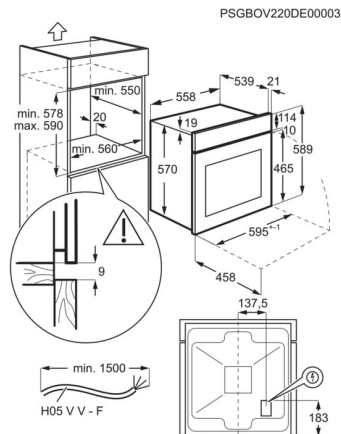

Roštilj za zlatne rezultate

Roštilj će vam više nego ikad dati sve od sebe – od hrskave slanine do topljene mocarele. Savršen je za pileća krilca ili sir koji vam se topi u ustima.

Specifikacije

Installation	BI	Noise power in dB(A) - Top Oven.	49
Connectivity	Nema	Volume usable, l	65
Main colour	Stainless steel with antifingerprint	Largest surface area cm ² - Top Oven	1130
Oven control type	Pop in / Pop out flat with sungrind caps	Required fuse (A)	13
Cooking	Fan + Ring	Voltage	220-240
Trays type - Top Oven	1 Cake tray black enamel, 1 Dripping pan black enamel	Type of plug	Schuko
Grids type - Top Oven	1 Wire shelf chromed	Cord length external	1.1
Runners - Top Oven	Grid Runners	Weight net cleaner and accessories no packaging	29.3
Total electricity loading (W)	2090	Height total	590
Max power grill - Top Oven	2090	Width mm	594
Bottom element power - Top Oven	1000	Depth mm	560
Top element power - Top Oven	800	Built in height mm	593
Grill element power - Top Oven	1300	Built in width mm	560
Ring element power - Top Oven	2000	Built in depth mm	550
Oven light - Top Oven	1, Back	Weight gross cleaner and accessories with packaging	30.5
Cleaning top oven	Aqua Clean Enamel	Package height	654
Lamp power - Top Oven	25	Package width	635
Energy efficiency class	A	Package depth	670
SecGenEConskWhCM	0.89	Stacking level	6
Fan Forced - Energy consumption, kWh/cycle	0.78	Product Number Code	944 068 240
Temperature range	50°C - 250°C	Bar code	7332543819935