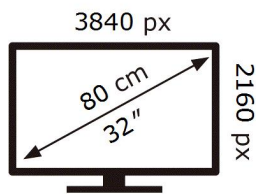

ENERG

SAMSUNG

S32BG750NP

33 kWh/1000h

ABCDEF **G**

90 kWh/1000h

2019/2013