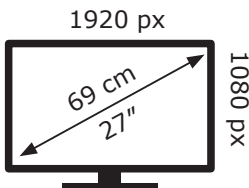

ENERG

IIYAMA CORPORATION

XUB2792HSU-B6

17 kWh/1000h