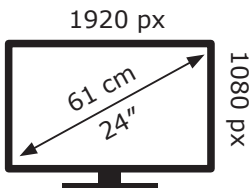

ENERG

IIYAMA CORPORATION

XUB2492HSU-B6

13 kWh/1000h