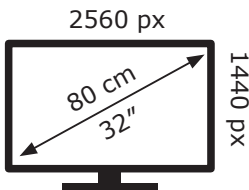

ENERG

IIYAMA CORPORATION

GB3271QSU-B1

31 kWh/1000h

ABCDEF**G**

50 kWh/1000h