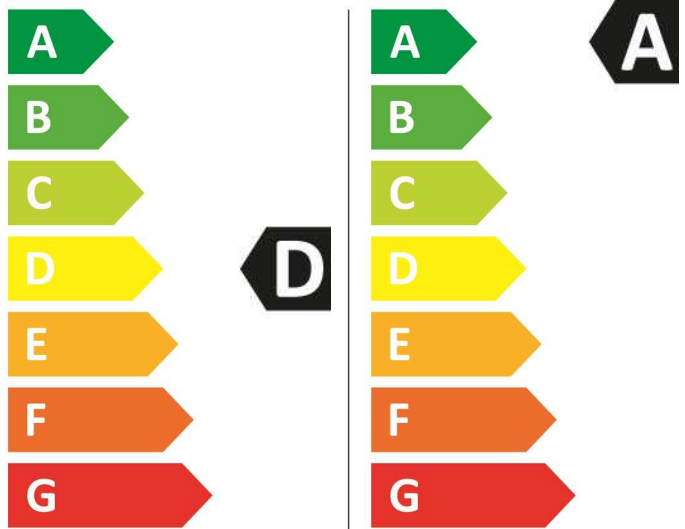

## Energetska nalepnica

BEKO mašina za pranje i sušenje veša B5DFT88442W

The Beko logo is displayed in a bold, blue, sans-serif font. The word "beko" is written in lowercase letters. Below the text, there is a thick, blue diagonal line that starts under the 'b' and extends towards the right, ending under the 'o'.

# ENERG

**beko**

B5DFT88442W 7178551700

264 kWh/100

47 kWh/100

5,0 kg

8,0 kg

65 L