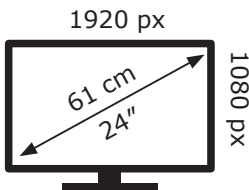

ENERG

ASUS

VY249HF

11 kWh/1000h